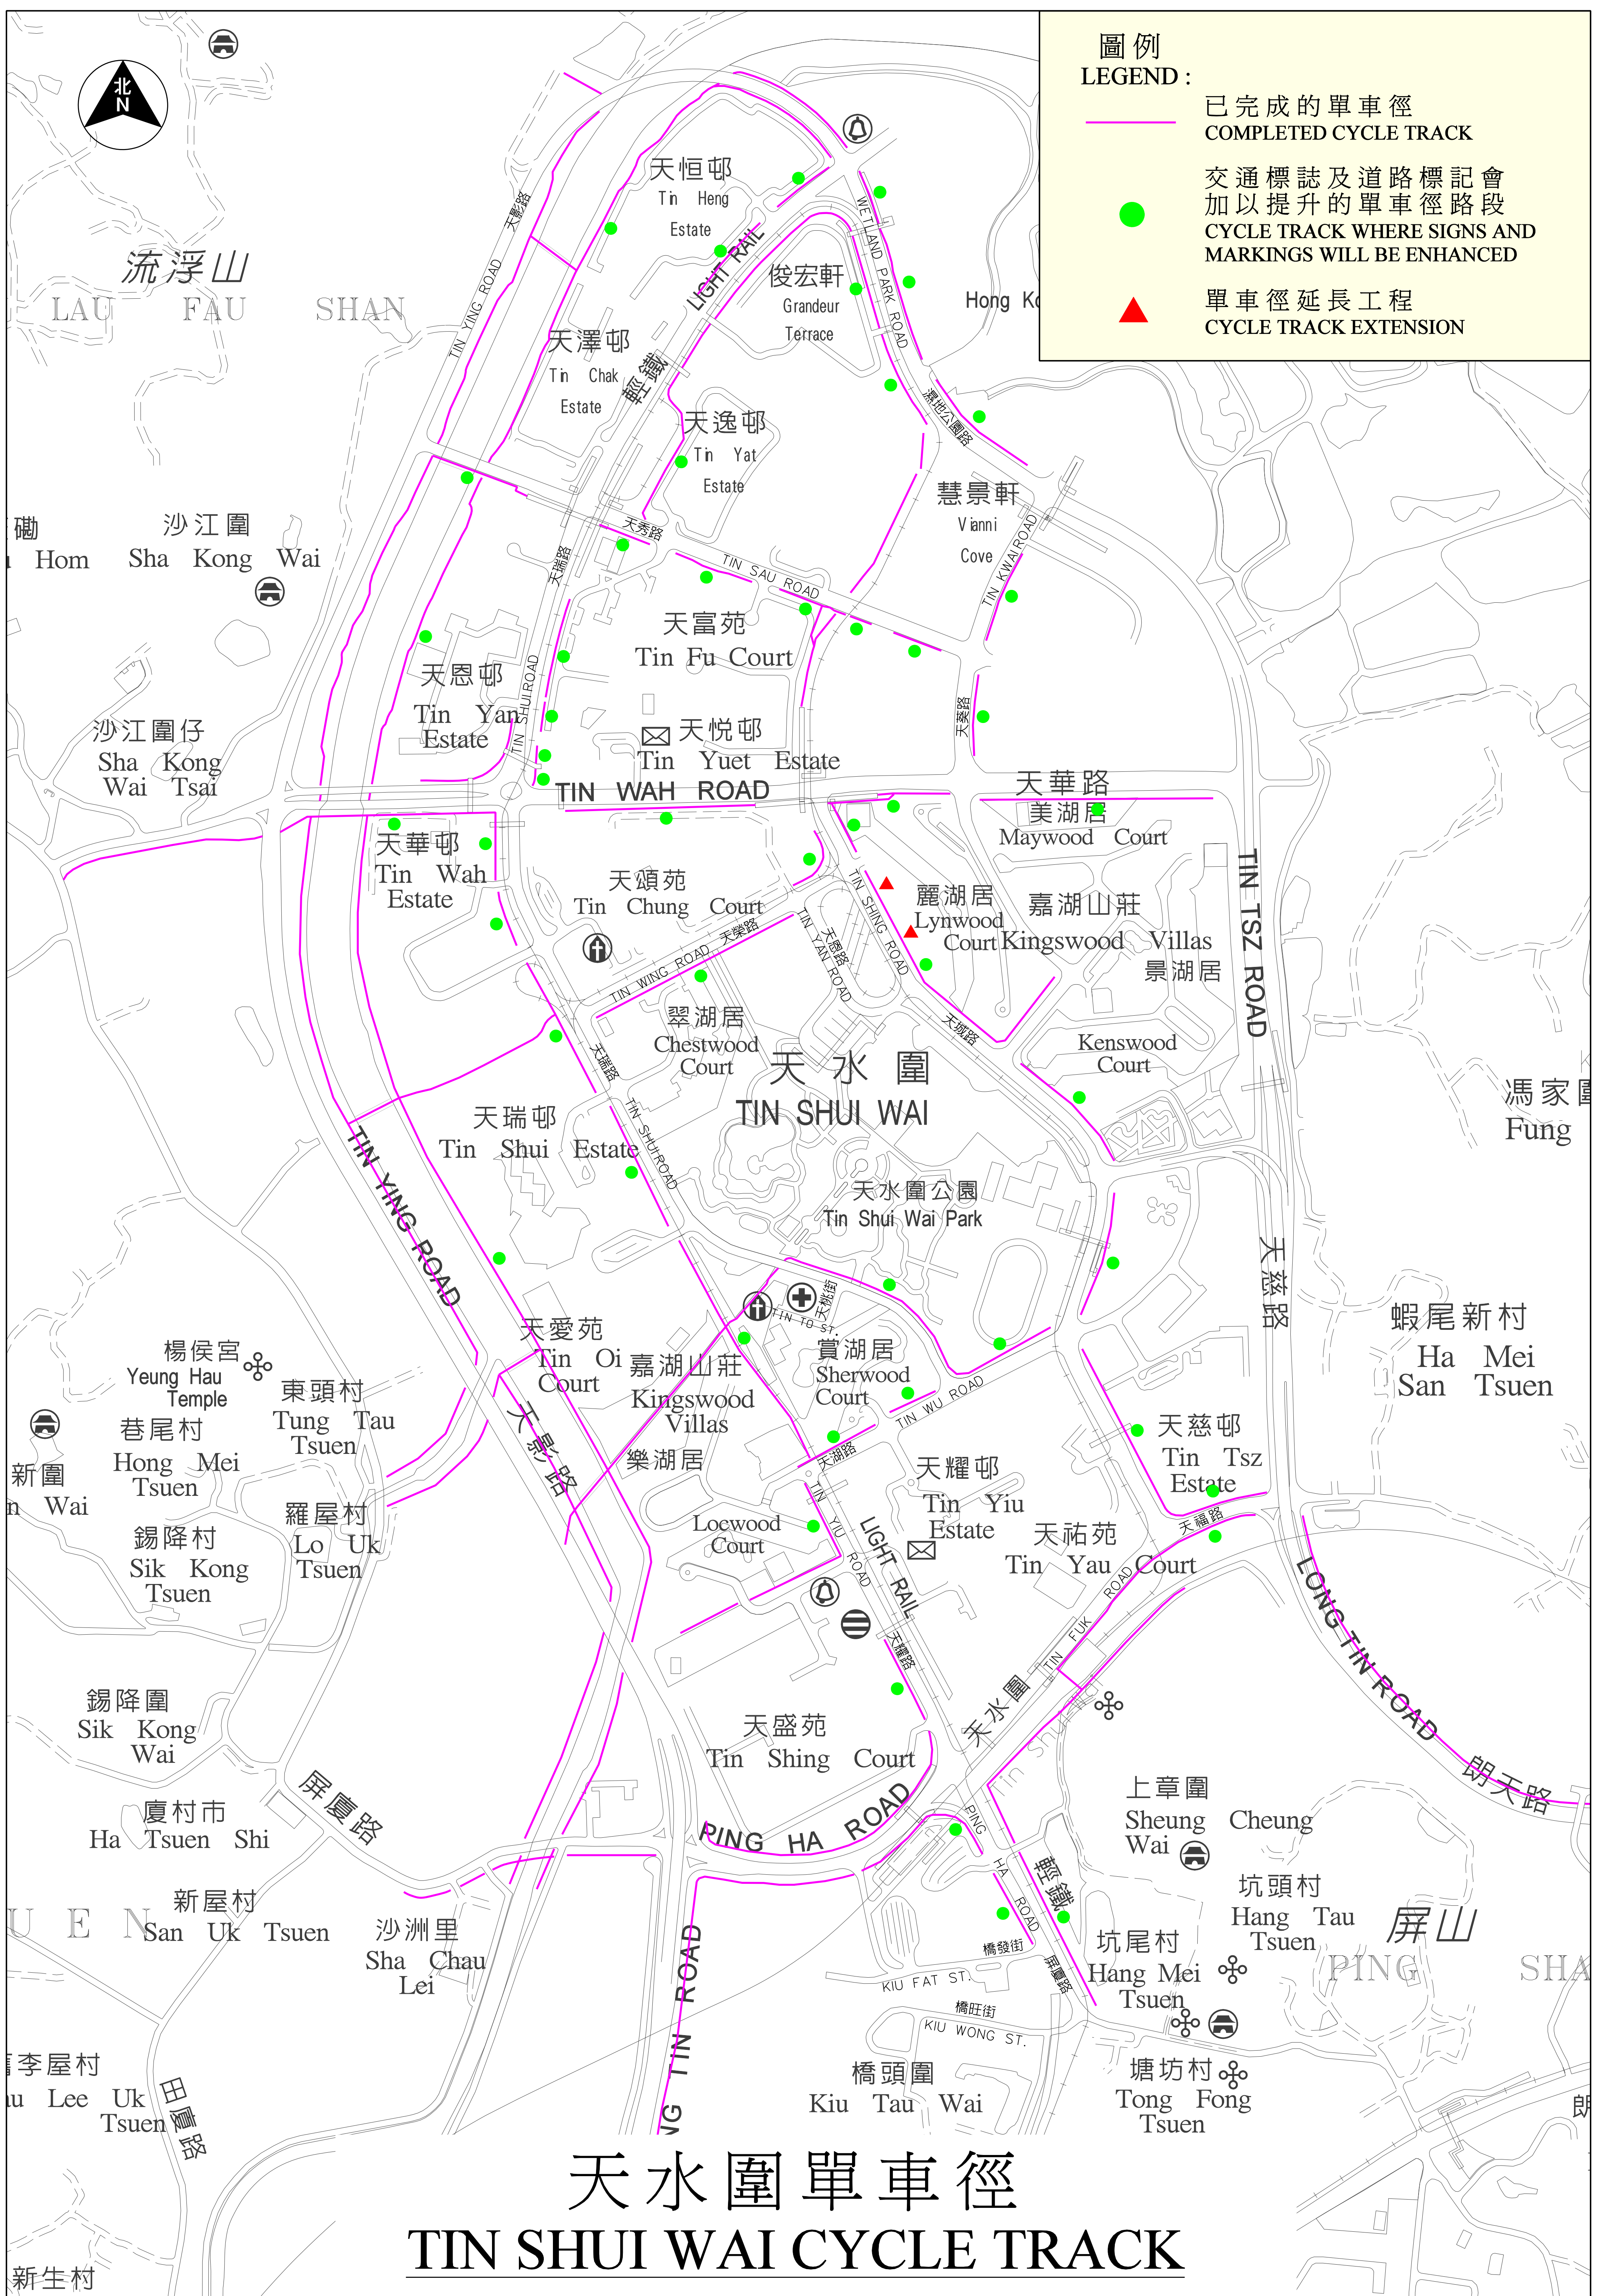

圖例
LEGEND :

已完成的單車徑
COMPLETED CYCLE TRACK

交通標誌及道路標記會
加以提升的單車徑路段
CYCLE TRACK WHERE SIGNS AND
MARKINGS WILL BE ENHANCED

單車徑延長工程
CYCLE TRACK EXTENSION

天水圍單車徑 TIN SHUI WAI CYCLE TRACK