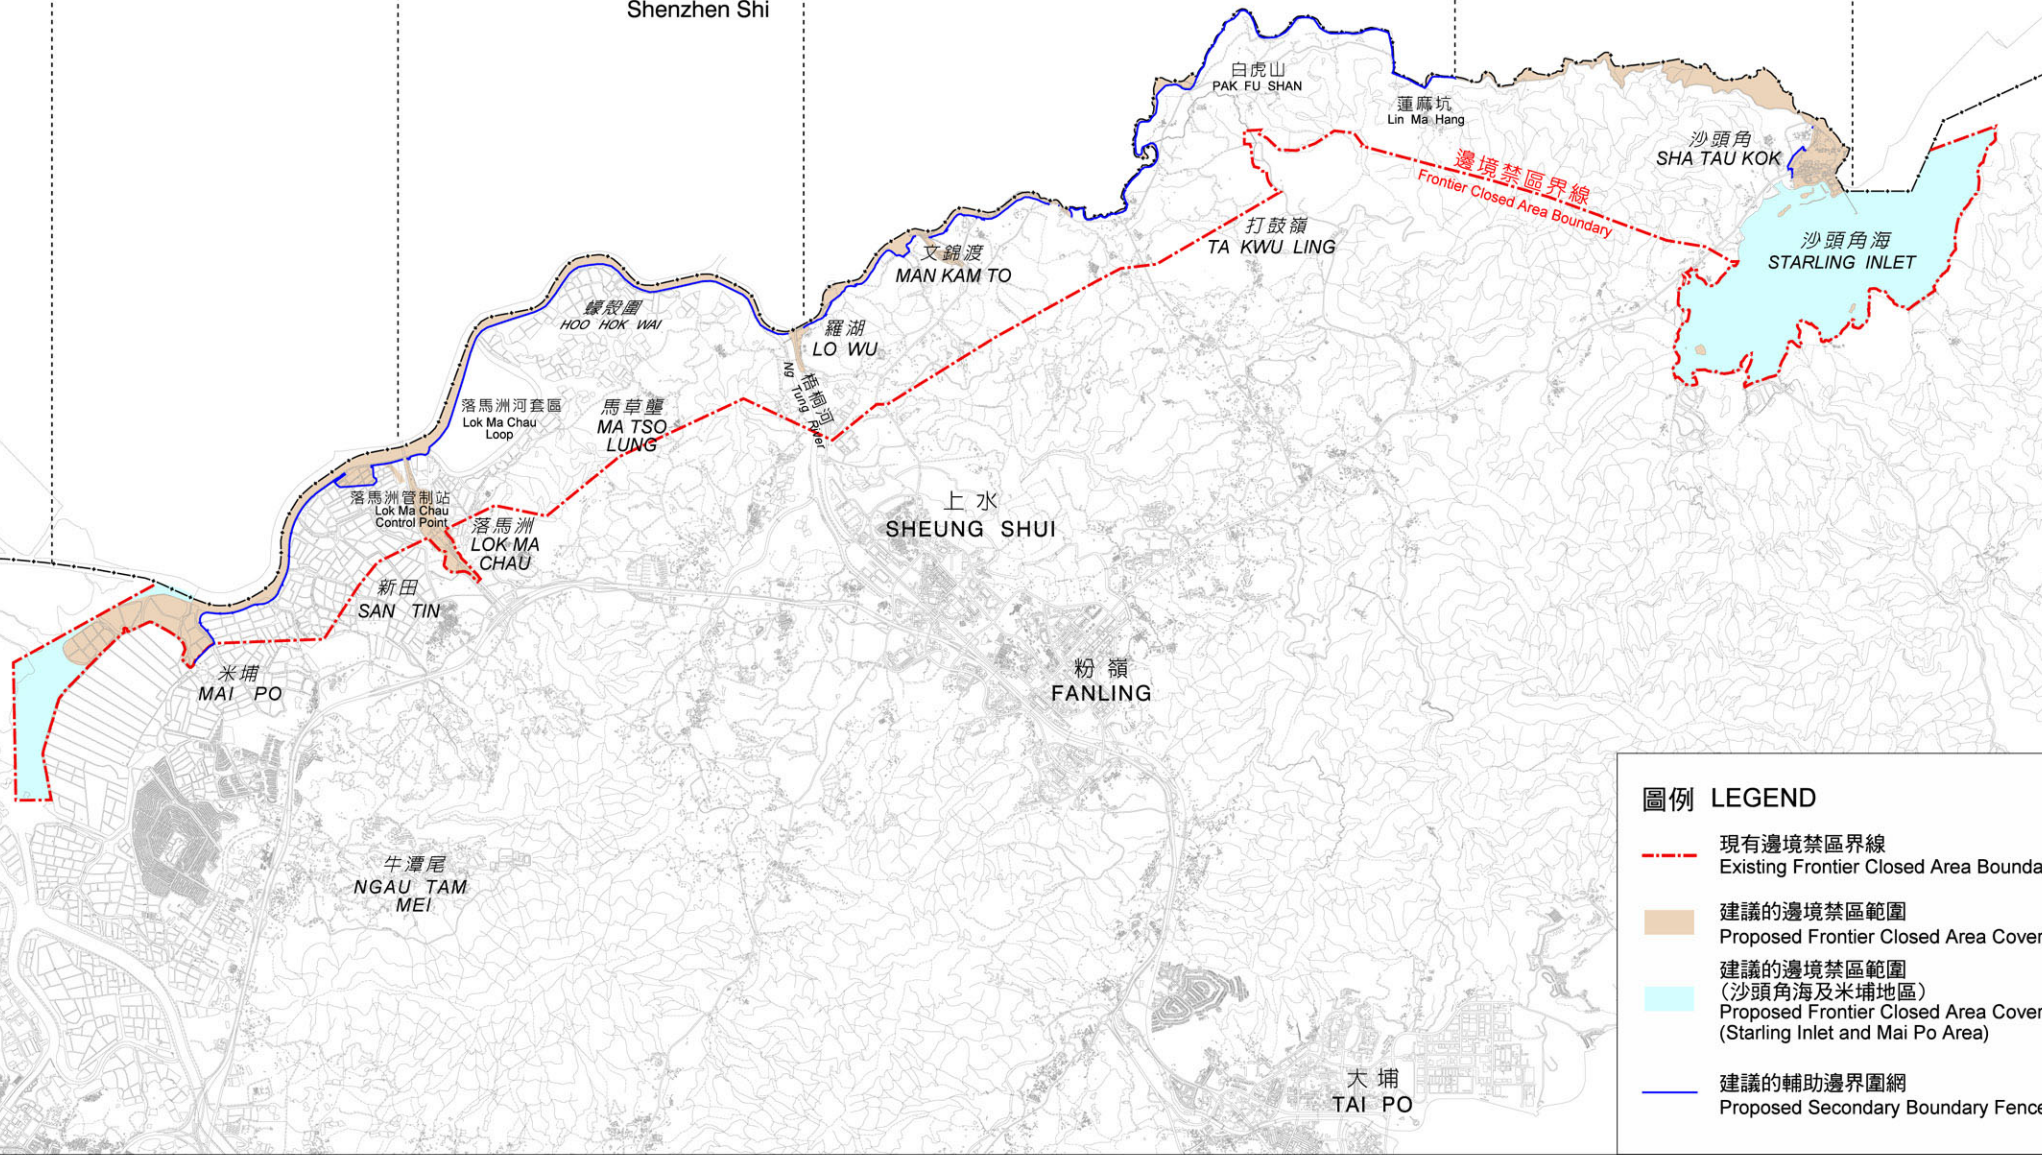

第1段
Section 1

第2段
Section 2

第3段
Section 3

第4段
Section 4

深圳市
Shenzhen Shi

圖例 LEGEND

- - - 現有邊境禁區界線
Existing Frontier Closed Area Boundary
- 建議的邊境禁區範圍
Proposed Frontier Closed Area Coverage
- 建議的邊境禁區範圍
(沙頭角海及米埔地區)
Proposed Frontier Closed Area Coverage
(Starling Inlet and Mai Po Area)
- 建議的輔助邊界圍網
Proposed Secondary Boundary Fence

現有的邊境禁區界線及根據修訂界線建議的邊境禁區範圍

Existing Frontier Closed Area Boundary and Proposed Frontier Closed Area Coverage under the Revised Alignment