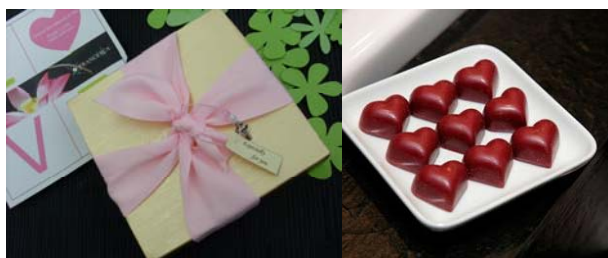

禮品資料 Product information:

巧克力 Chocolate

FRANCESCA "Especially for you"
情人節朱古力禮盒
FRANCESCA "Especially for you"
Lover Gift Pack

產品編號: F00001V

售價: **$398**

Barcode: 4893170604118

Divine 公平貿易朱古力心心禮盒套裝 Divine
Fairtrade Chocolate Hearts Gift