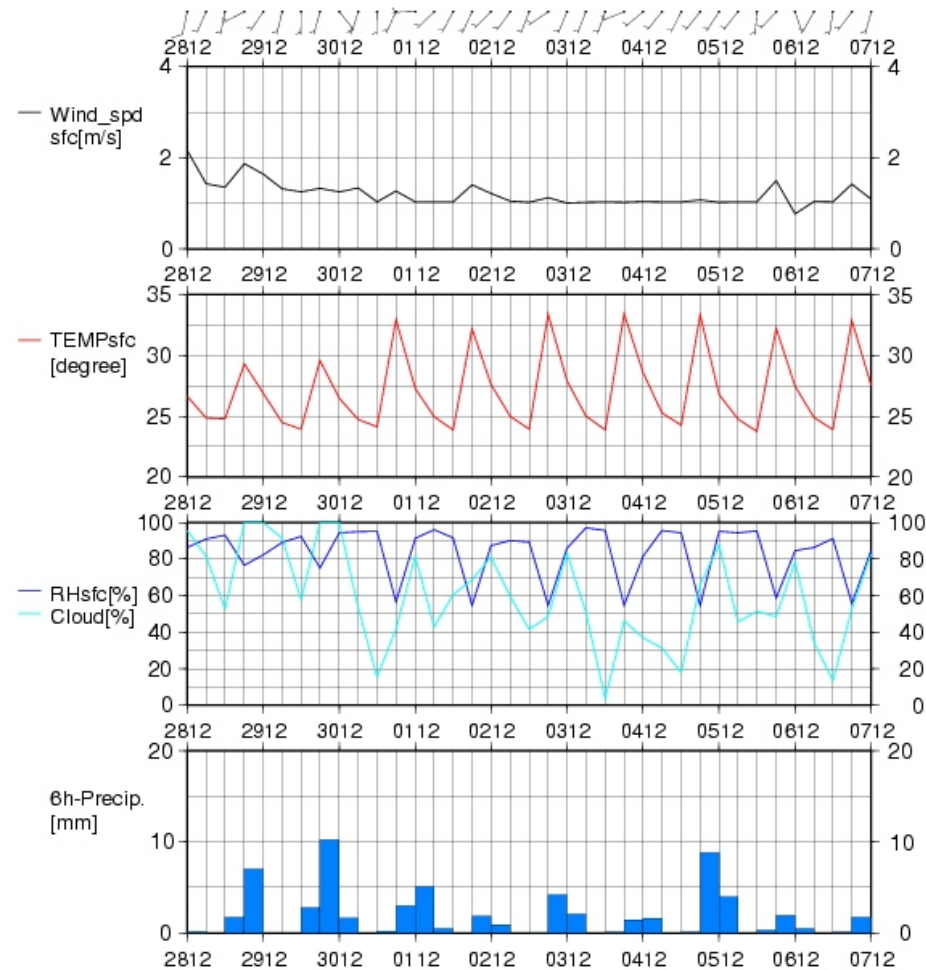

RAII Project on City-Specific NWP Products

Cambodia

- Forecast Time Series:

[PhnomPenh](#)
[SiemReap](#)
[StungTreng](#)
[KompongSam](#)

- [Background Information](#)
- [Product Description](#)
- [Model Description](#)
- [Notes to User](#)
- [Copyright & Disclaimer](#)
- [Contact](#)

Software

- [Guidance](#)

Links

- [World Meteorological Organization](#)
- [World Weather Information Service](#)
- [Severe Weather Information Centre](#)
- [JMA Website](#)

City-Specific NWP Products by Japan Meteorological Agency

[84h-Forecast(Image)](#) [84h-Forecast(Text)](#)
[216h-Forecast(Image)](#) [216h-Forecast(Text)](#)

日本氣象廳所提供的城市天氣預報網頁樣本。