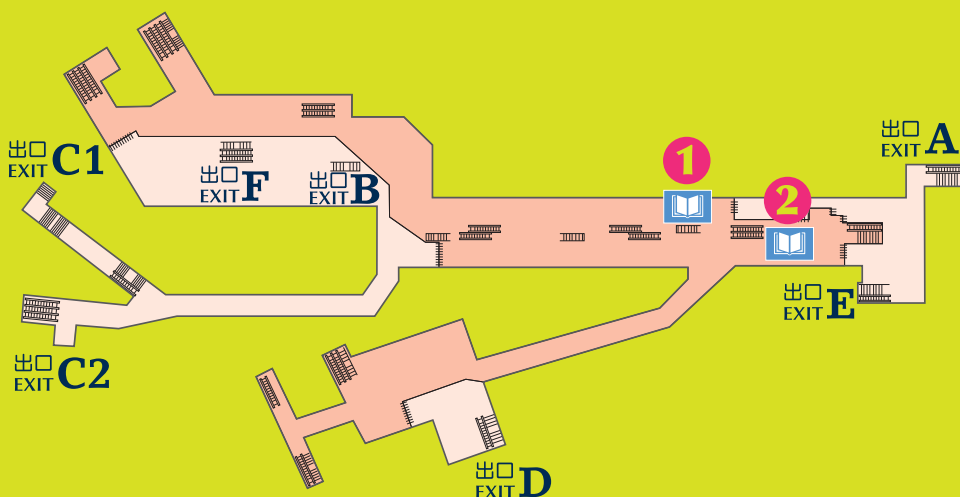

三個港鐵車站還書箱位置圖

Location Maps of Book Drops at 3 MTR Stations

中環站 Central Station

還書箱位置 (設於已付車費區域)
Location of Book Drops (within paid area)

- 1 通往香港站的行人隧道附近
Transfer Concourse near pedestrian subway to Hong Kong Station
- 2 通往 J 和 K 出口的大堂 (車站控制室附近)
Concourse to Exits J & K (near Station Control Room)
- 3 通往 J 和 K 出口的大堂 (閘機附近)
Concourse to Exits J & K (near ticket gates)

九龍塘站 Kowloon Tong Station

還書箱位置 (設於已付車費區域)
Location of Book Drops (within paid area)

- 1 觀塘綫大堂 (往 A 和 E 出口方向)
Kwun Tong Line Concourse (towards Exits A & E)
- 2 觀塘綫大堂 (客務中心旁)
Kwun Tong Line Concourse (next to Customer Service Centre)

南昌站 Nam Cheong Station

還書箱位置 (設於已付車費區域)
Location of Book Drops (within paid area)

- 1 西鐵綫大堂 (往 A 和 B 出口方向)
West Rail Line Concourse (towards Exits A & B)
- 2 西鐵綫大堂 (往 C 和 D 出口方向)
West Rail Line Concourse (towards Exits C & D)

還書箱
Book Drop

已付車費區域
Paid area

閘外區域
Unpaid area