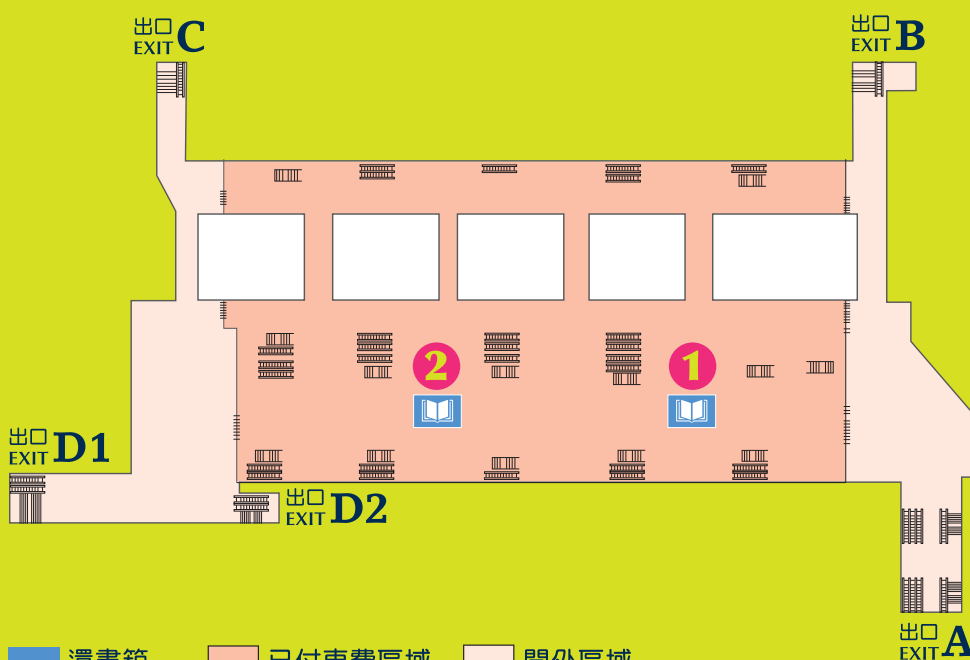

三個港鐵車站還書箱位置圖

Location Maps of Book Drops at 3 MTR Stations

中環站 Central Station

還書箱位置 (設於已付車費區域)
Location of Book Drops (within paid area)

- 1 通往香港站的行人隧道附近
Transfer Concourse near pedestrian subway to Hong Kong Station
- 2 通往 J 和 K 出口的大堂 (車站控制室附近)
Concourse to Exits J & K (near Station Control Room)
- 3 通往 J 和 K 出口的大堂 (閘機附近)
Concourse to Exits J & K (near ticket gates)

九龍塘站 Kowloon Tong Station

還書箱位置 (設於已付車費區域)
Location of Book Drops (within paid area)

- 1 觀塘綫大堂 (往 A 和 E 出口方向)
Kwun Tong Line Concourse (towards Exits A & E)
- 2 觀塘綫大堂 (客務中心旁)
Kwun Tong Line Concourse (next to Customer Service Centre)

南昌站 Nam Cheong Station

還書箱位置 (設於已付車費區域)
Location of Book Drops (within paid area)

- 1 西鐵綫大堂 (往 A 和 B 出口方向)
West Rail Line Concourse (towards Exits A & B)
- 2 西鐵綫大堂 (往 C 和 D 出口方向)
West Rail Line Concourse (towards Exits C & D)

還書箱
Book Drop

已付車費區域
Paid area

閘外區域
Unpaid area