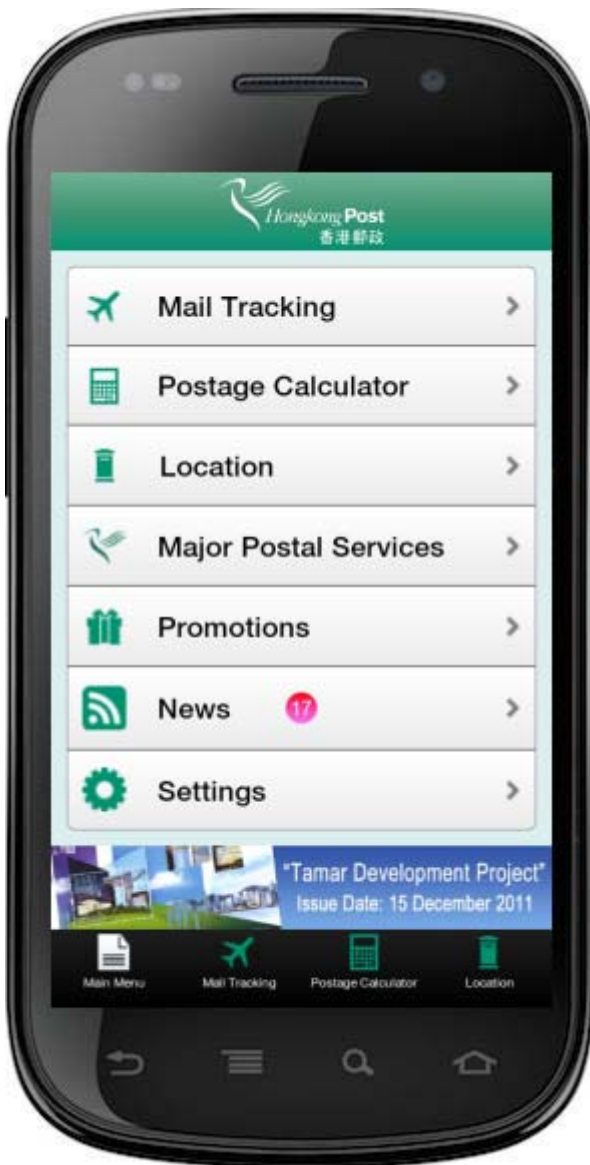

Screen Captured of the Hongkong Post Android Mobile App

1. [Main Menu of Android App](#)

Screen Captured of the Hongkong Post Android Mobile App

2. [Mail Tracking Function](#)

3. Postage Calculator Function

Screen Captured of the Hongkong Post Android Mobile App

4. Location Function

Screen Captured of the Hongkong Post Android Mobile App

5. Major Postal Services Function

6. Promotions Function

Screen Captured of the Hongkong Post Android Mobile App

7. News Function