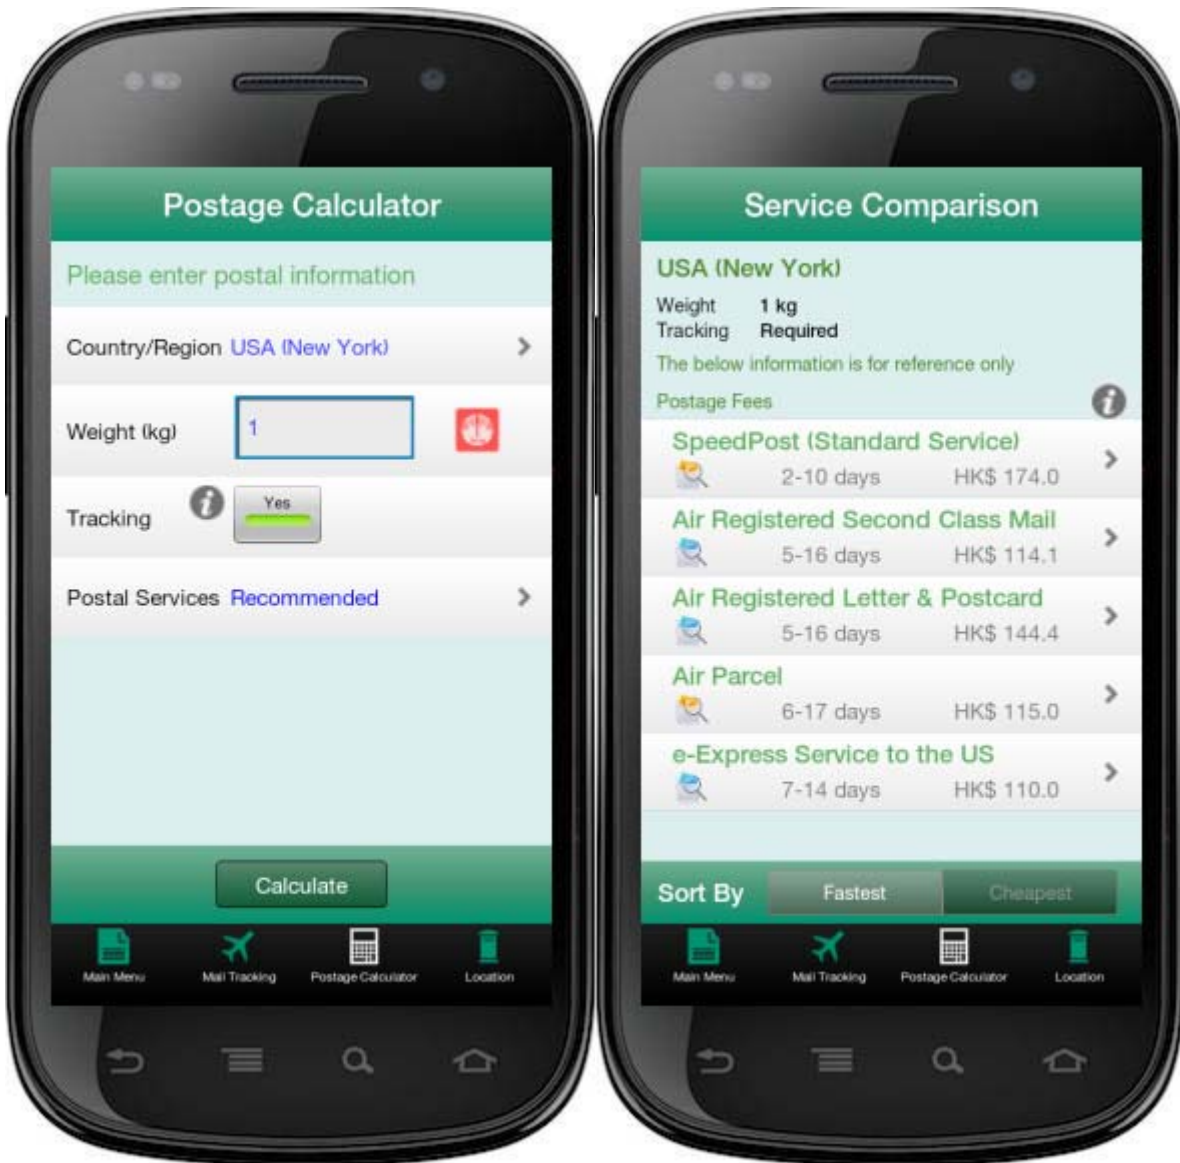

Screen Captured of the Hongkong Post Android Mobile App

1. [Main Menu of Android App](#)

Screen Captured of the Hongkong Post Android Mobile App

2. [Mail Tracking Function](#)

3. Postage Calculator Function

Screen Captured of the Hongkong Post Android Mobile App

4. Location Function

Screen Captured of the Hongkong Post Android Mobile App

5. Major Postal Services Function

6. Promotions Function

Screen Captured of the Hongkong Post Android Mobile App

7. News Function