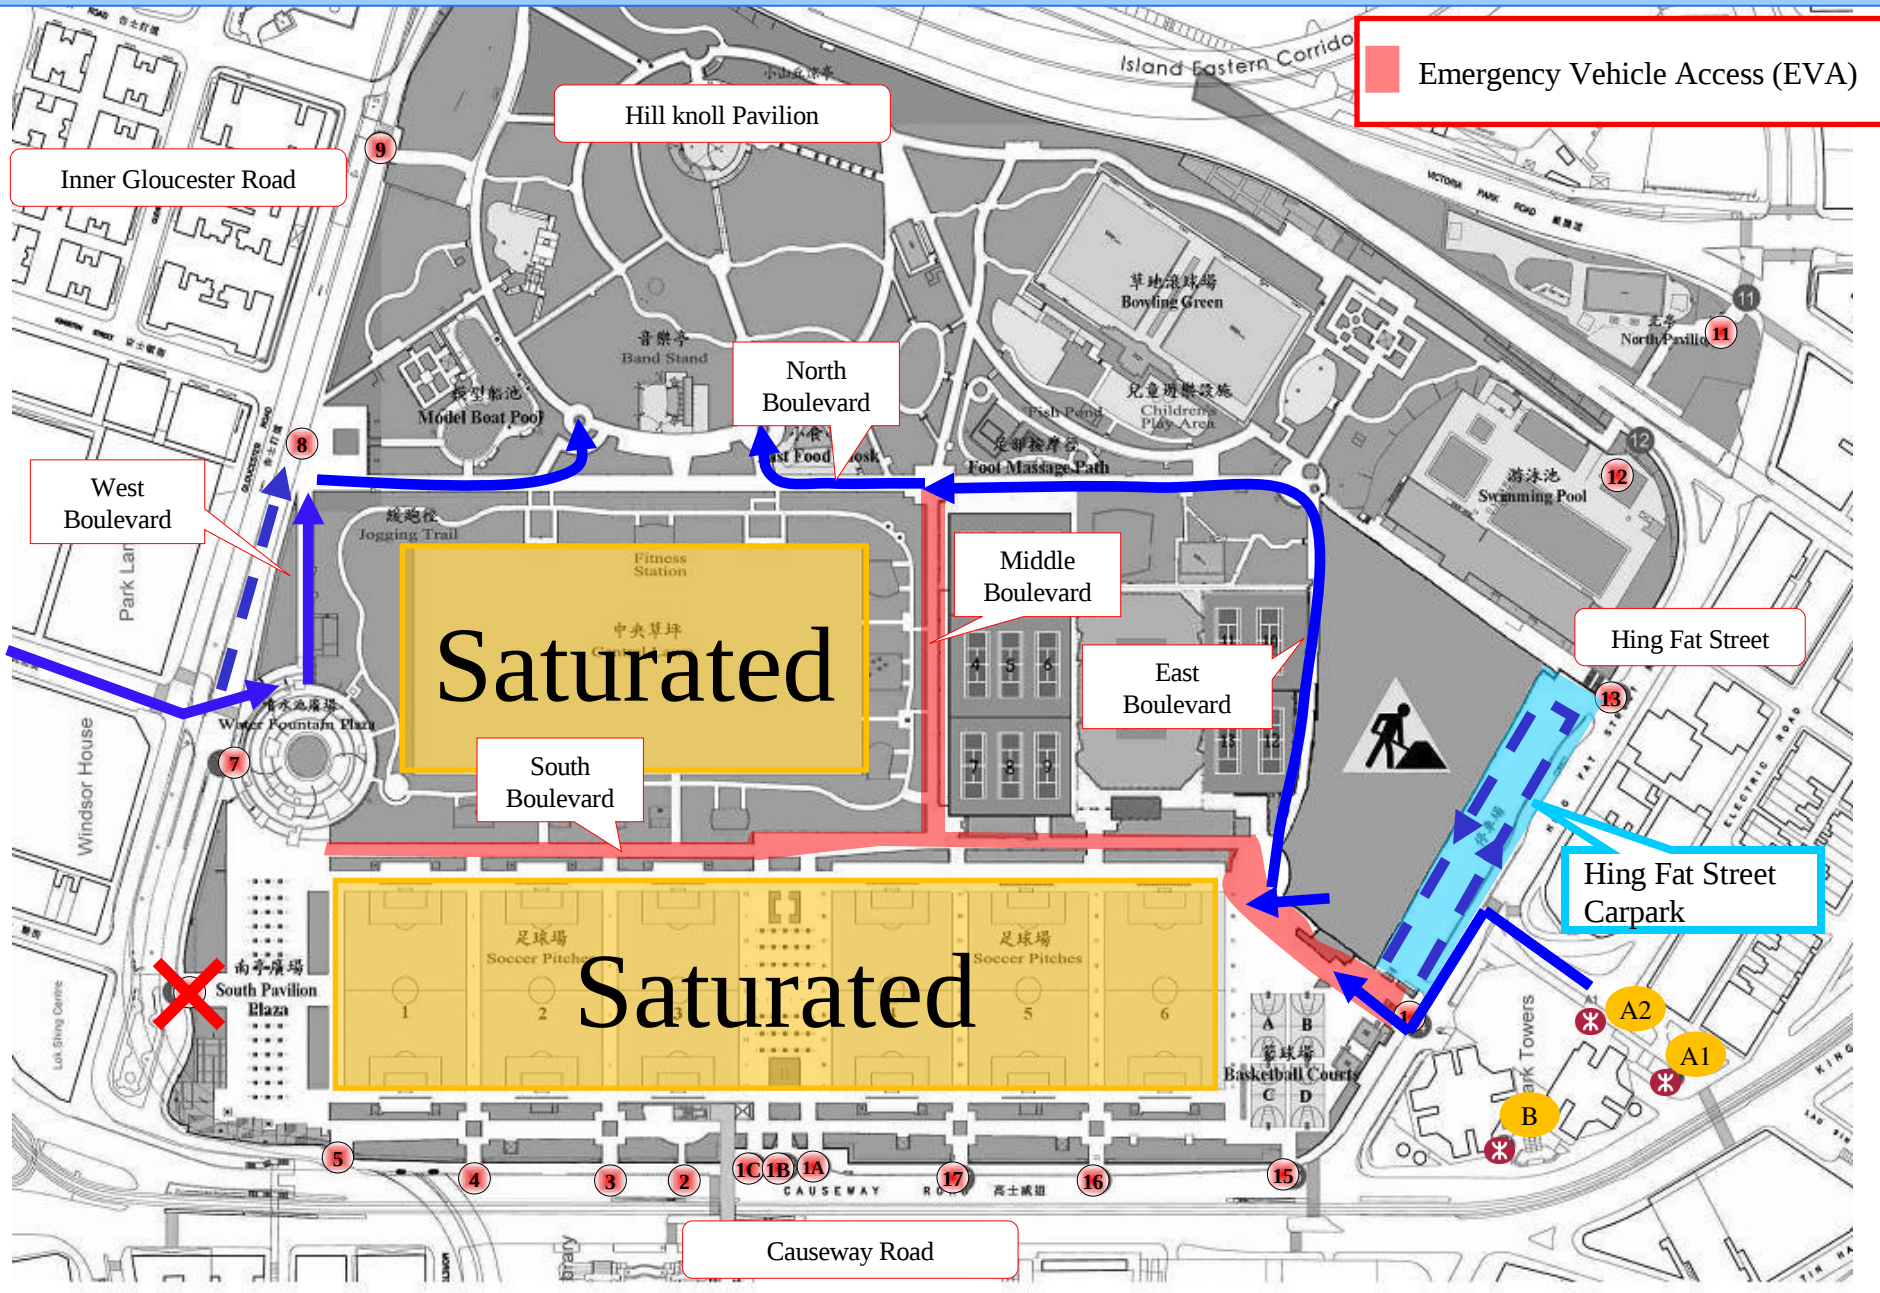

Implementation of Crowd Management Measures (Diagram 1) for the June 4th Candle Light Vigil 2013

Implementation of Crowd Management Measures (Diagram 2) for the June 4th Candle Light Vigil 2013

Implementation of Crowd Management Measures (Diagram 3) for the June 4th Candle Light Vigil 2013

Setting of the Emergency Vehicle Access (EVA) (Diagram 4) for the June 4th Candle Light Vigil 2013