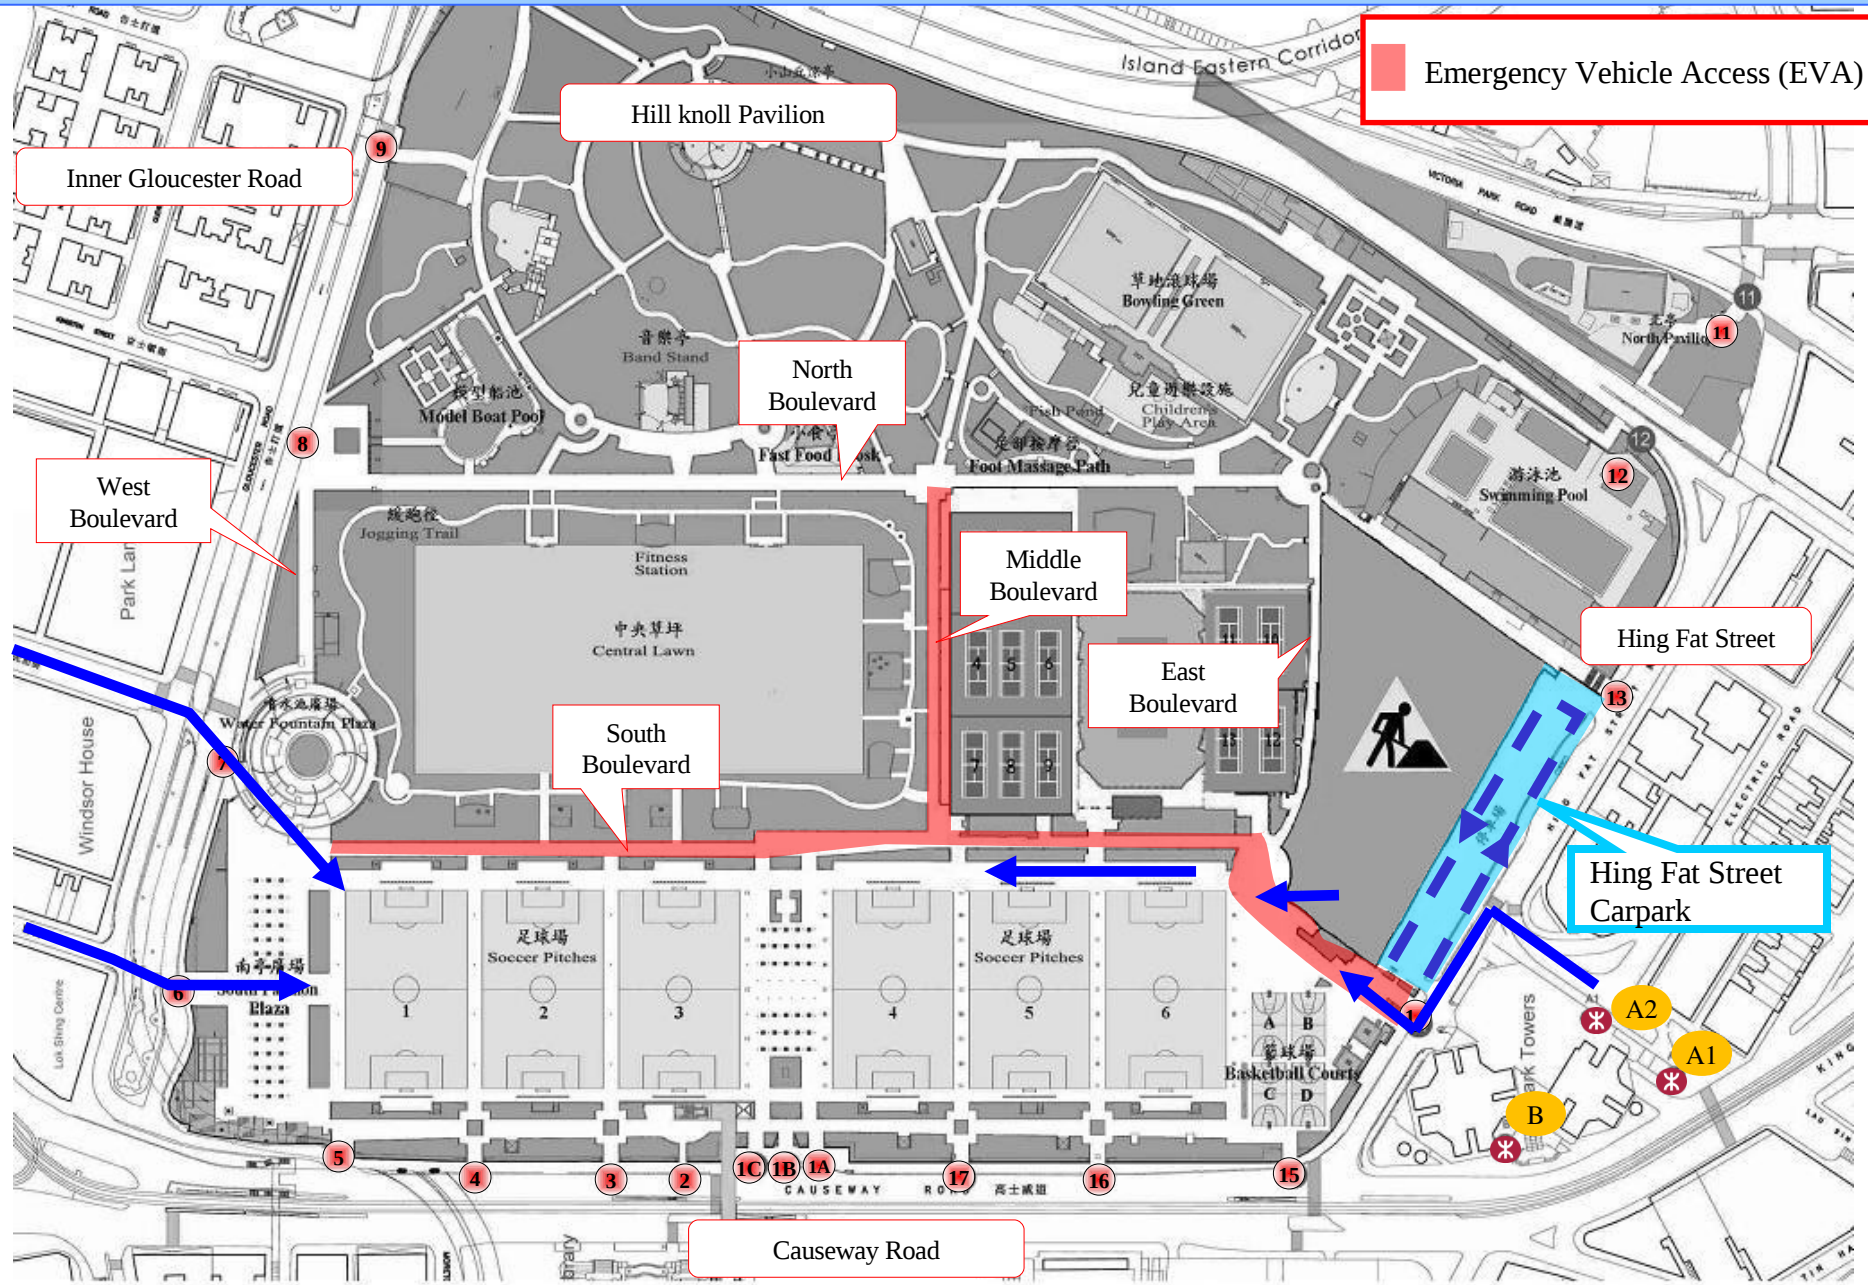

Implementation of Crowd Management Measures (Diagram 1) for the June 4th Candle Light Vigil 2013

Implementation of Crowd Management Measures (Diagram 2) for the June 4th Candle Light Vigil 2013

Implementation of Crowd Management Measures (Diagram 3) for the June 4th Candle Light Vigil 2013

Setting of the Emergency Vehicle Access (EVA) (Diagram 4) for the June 4th Candle Light Vigil 2013