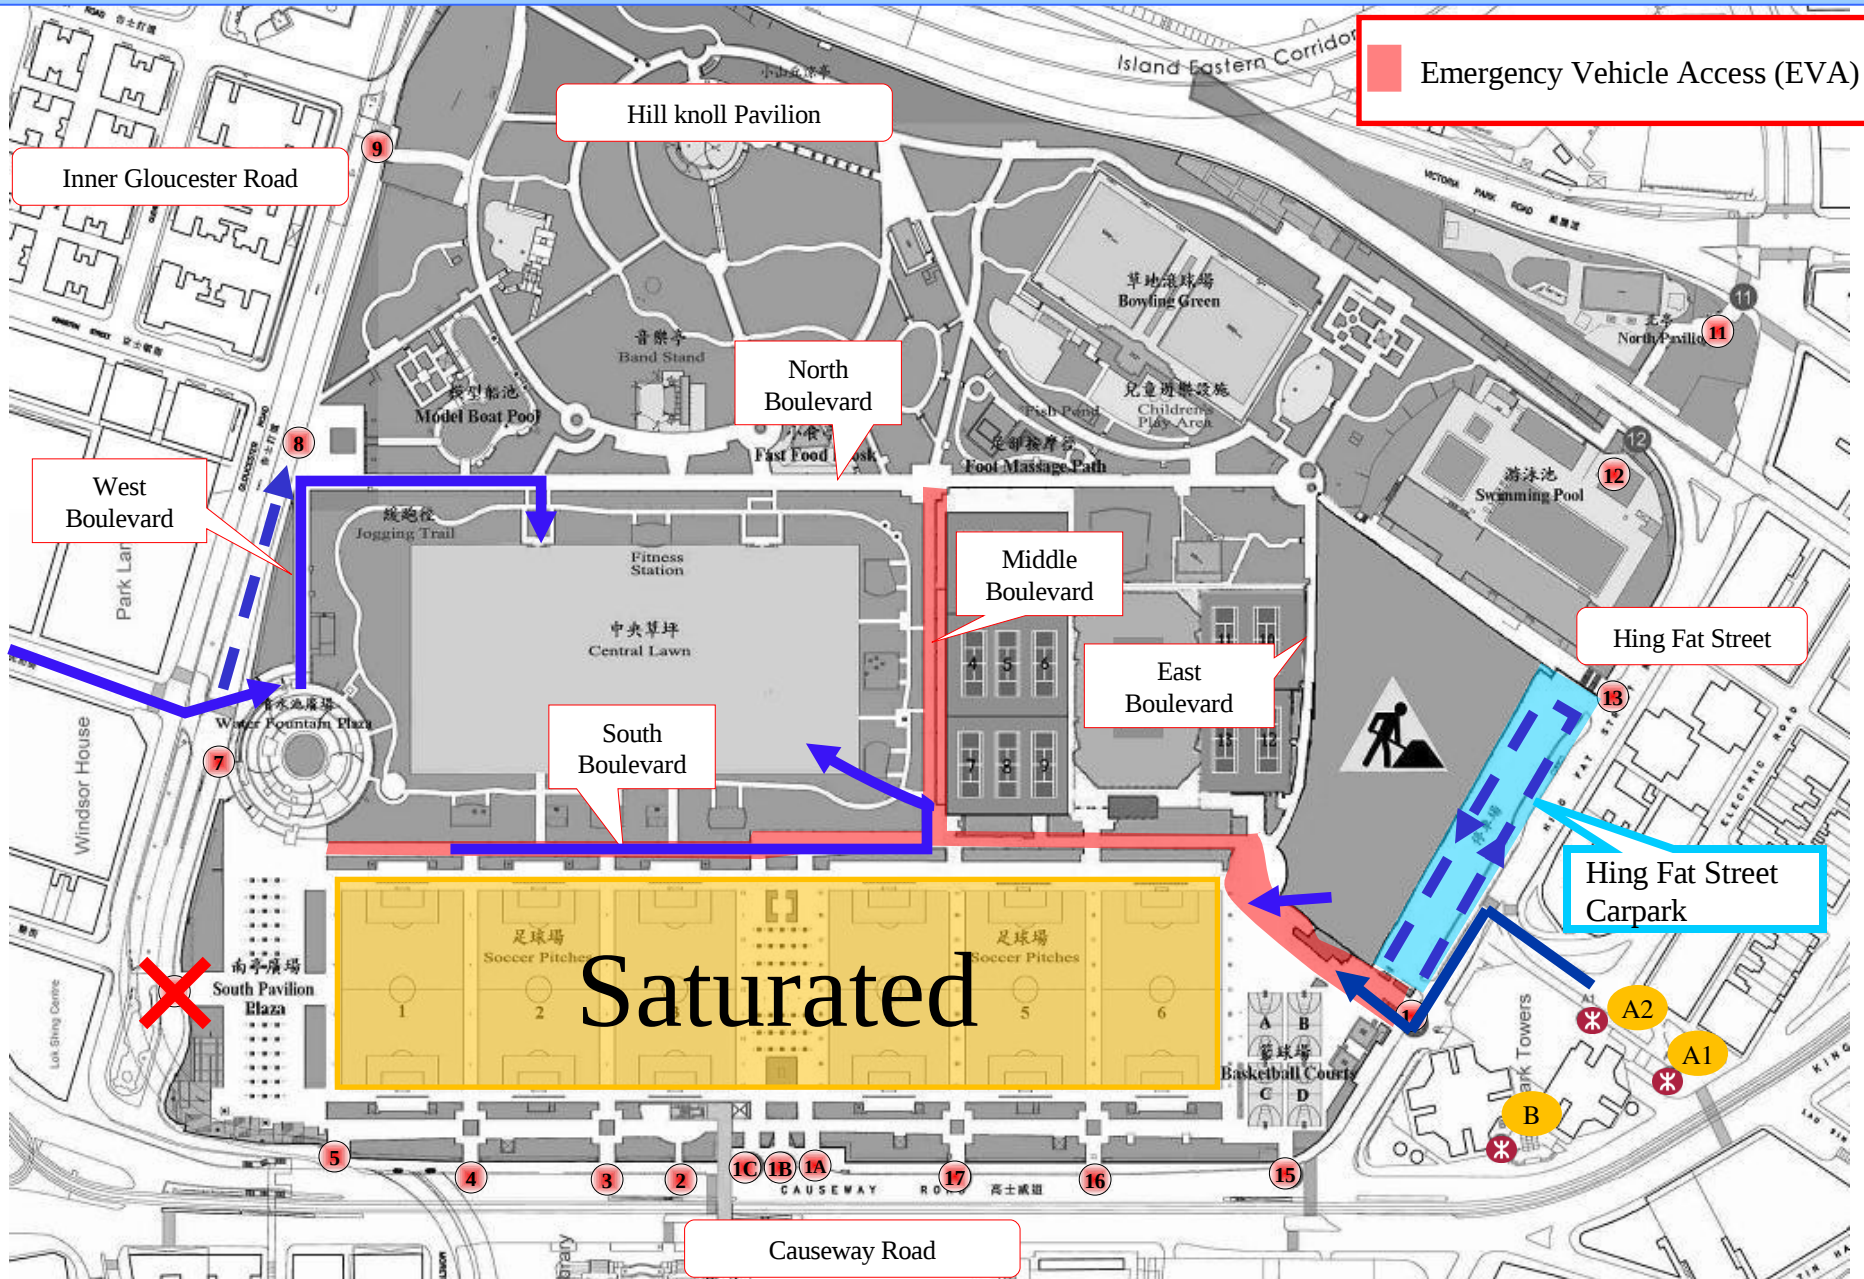

Implementation of Crowd Management Measures (Diagram 1) for the June 4th Candle Light Vigil 2013

Implementation of Crowd Management Measures (Diagram 2) for the June 4th Candle Light Vigil 2013

Implementation of Crowd Management Measures (Diagram 3) for the June 4th Candle Light Vigil 2013

Setting of the Emergency Vehicle Access (EVA) (Diagram 4) for the June 4th Candle Light Vigil 2013