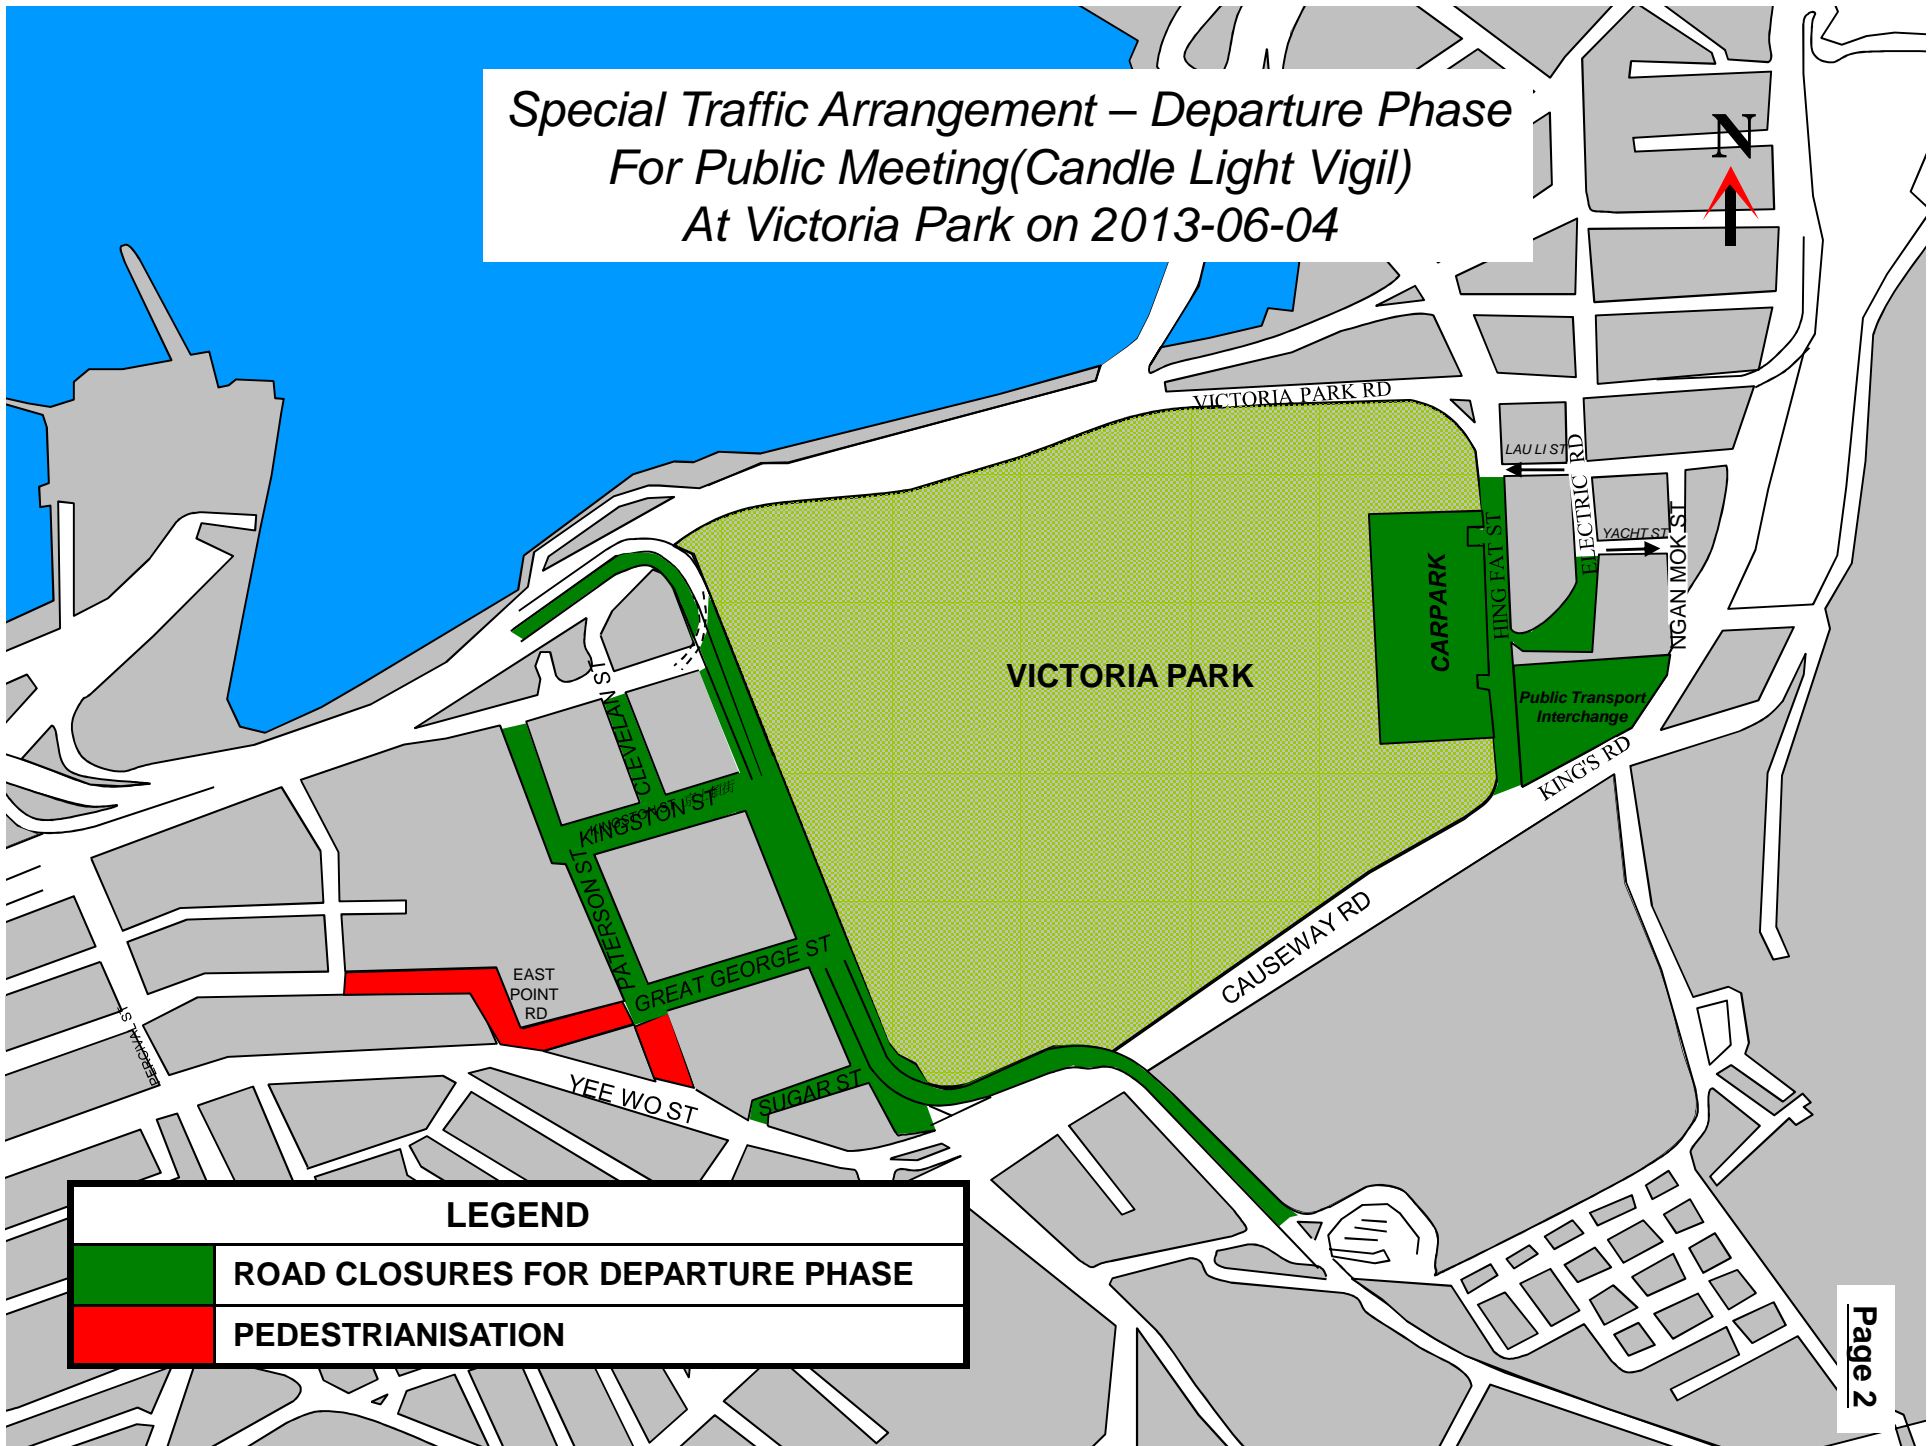

*Special Traffic Arrangement – Arrival Phase
For Public Meeting(Candle Light Vigil)
At Victoria Park on 2013-06-04*

LEGEND	
	WILL BE SUSPENDED FROM 1200 HOURS ONWARDS
	WILL BE SUSPENDED FROM 1600 HOURS ONWARDS
	MAYBE CLOSED FROM 1800 HOURS ONWARDS
	WILL BE CLOSED AT 1900 HOURS
	PEDESTRIANISATION AT 1600 HOURS

*Special Traffic Arrangement – Departure Phase
For Public Meeting(Candle Light Vigil)
At Victoria Park on 2013-06-04*

LEGEND	
	ROAD CLOSURES FOR DEPARTURE PHASE
	PEDESTRIANISATION