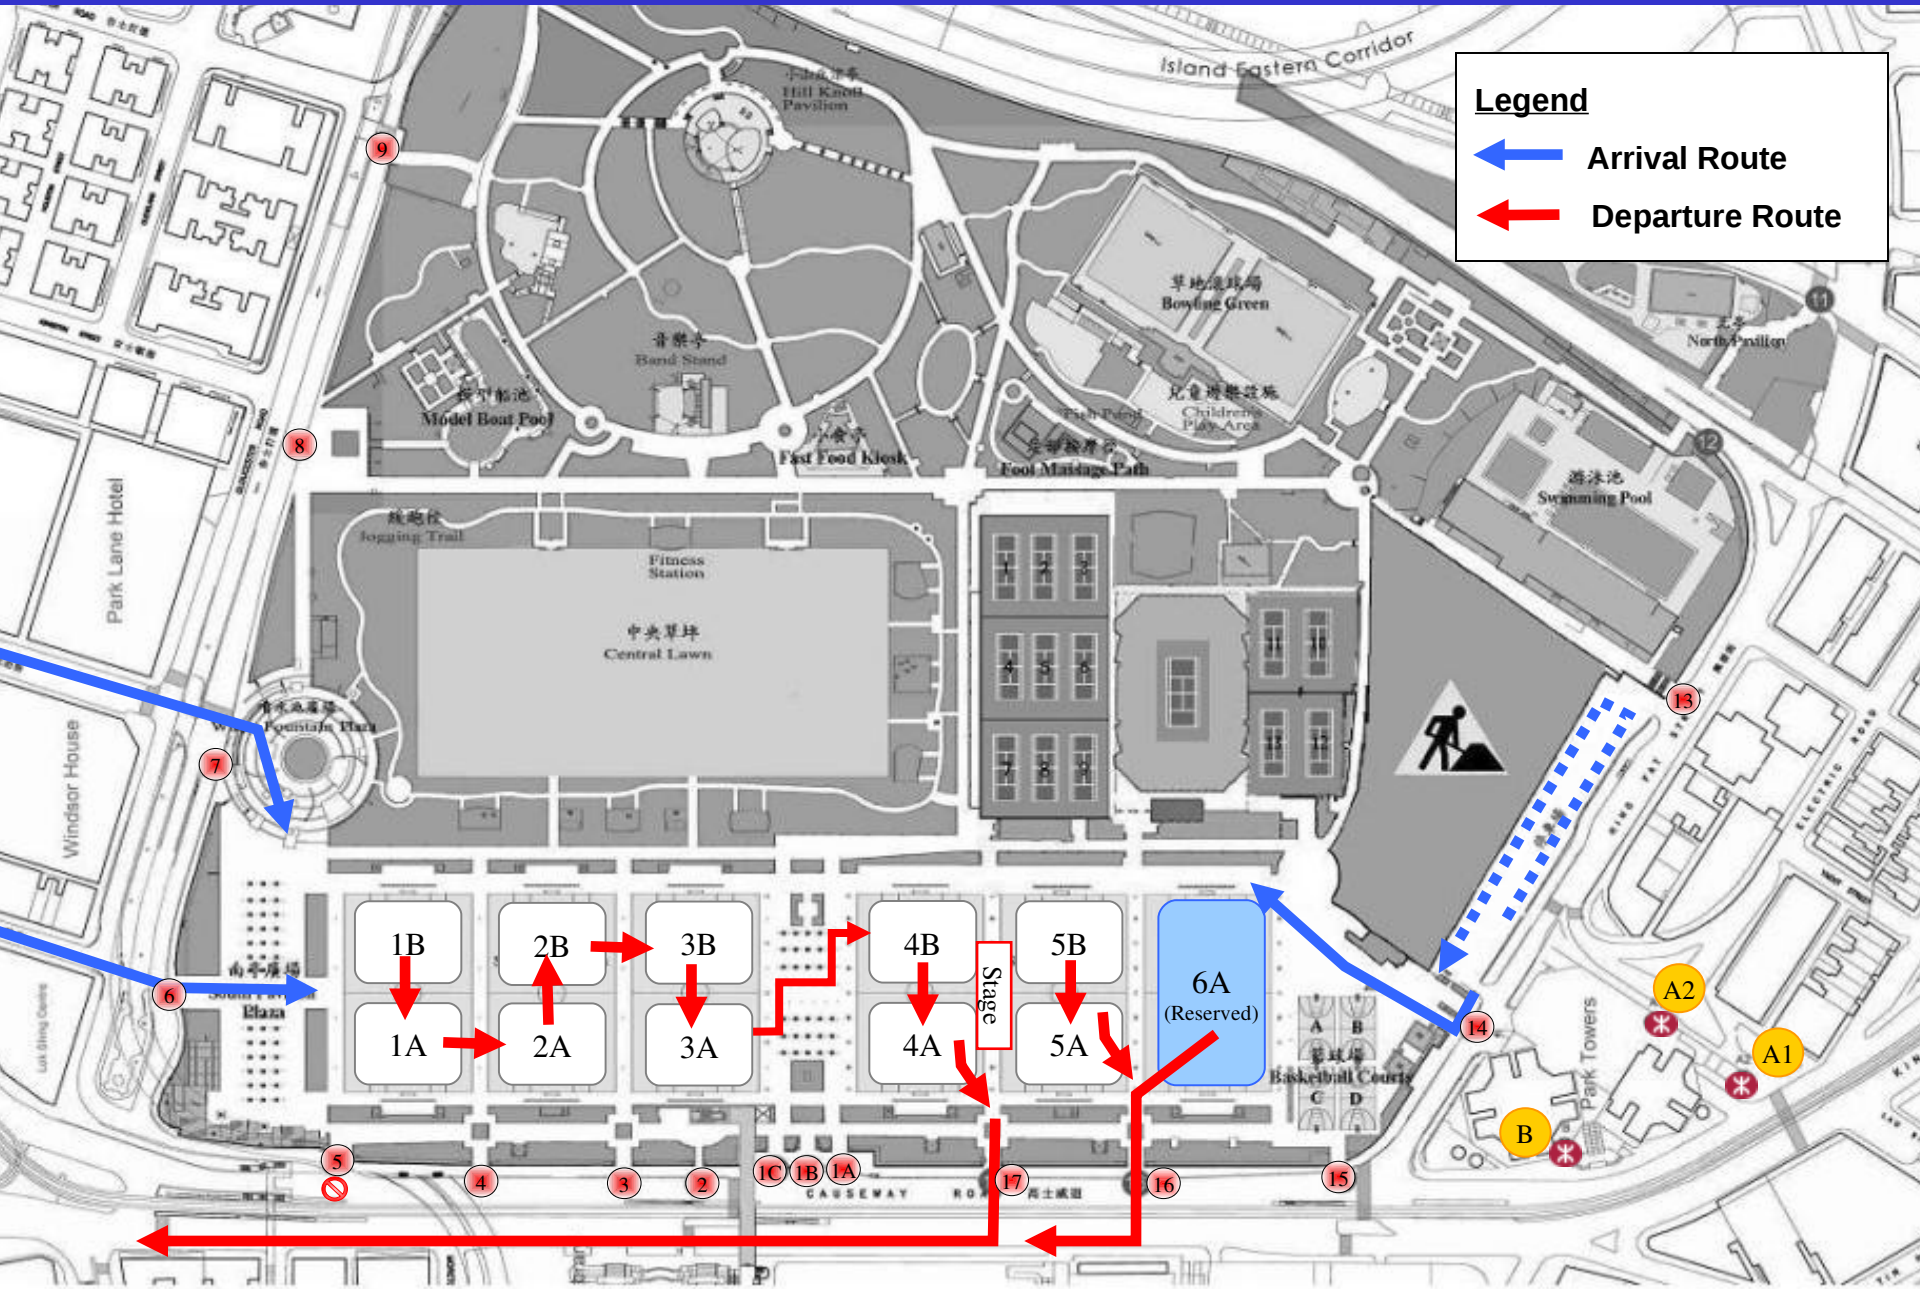

Crowd Management Measures inside Victoria Park

Crowd Management Measures in Public Meeting Area within Central

Legend

- ← Procession Route
- ← Dispersal Route
- MTR Entrance/Exit
- Public Meeting Area

Public Meeting Area

The Chater Road Pedestrian Precinct, that section of Ice House Street in between Chater Road and Des Voeux Road Central, Statue Square, the eastbound and westbound vehicular lanes of Des Voeux Road Central between Jackson Road and Pedder Street (including the eastbound and westbound tram lanes), and Chater Garden