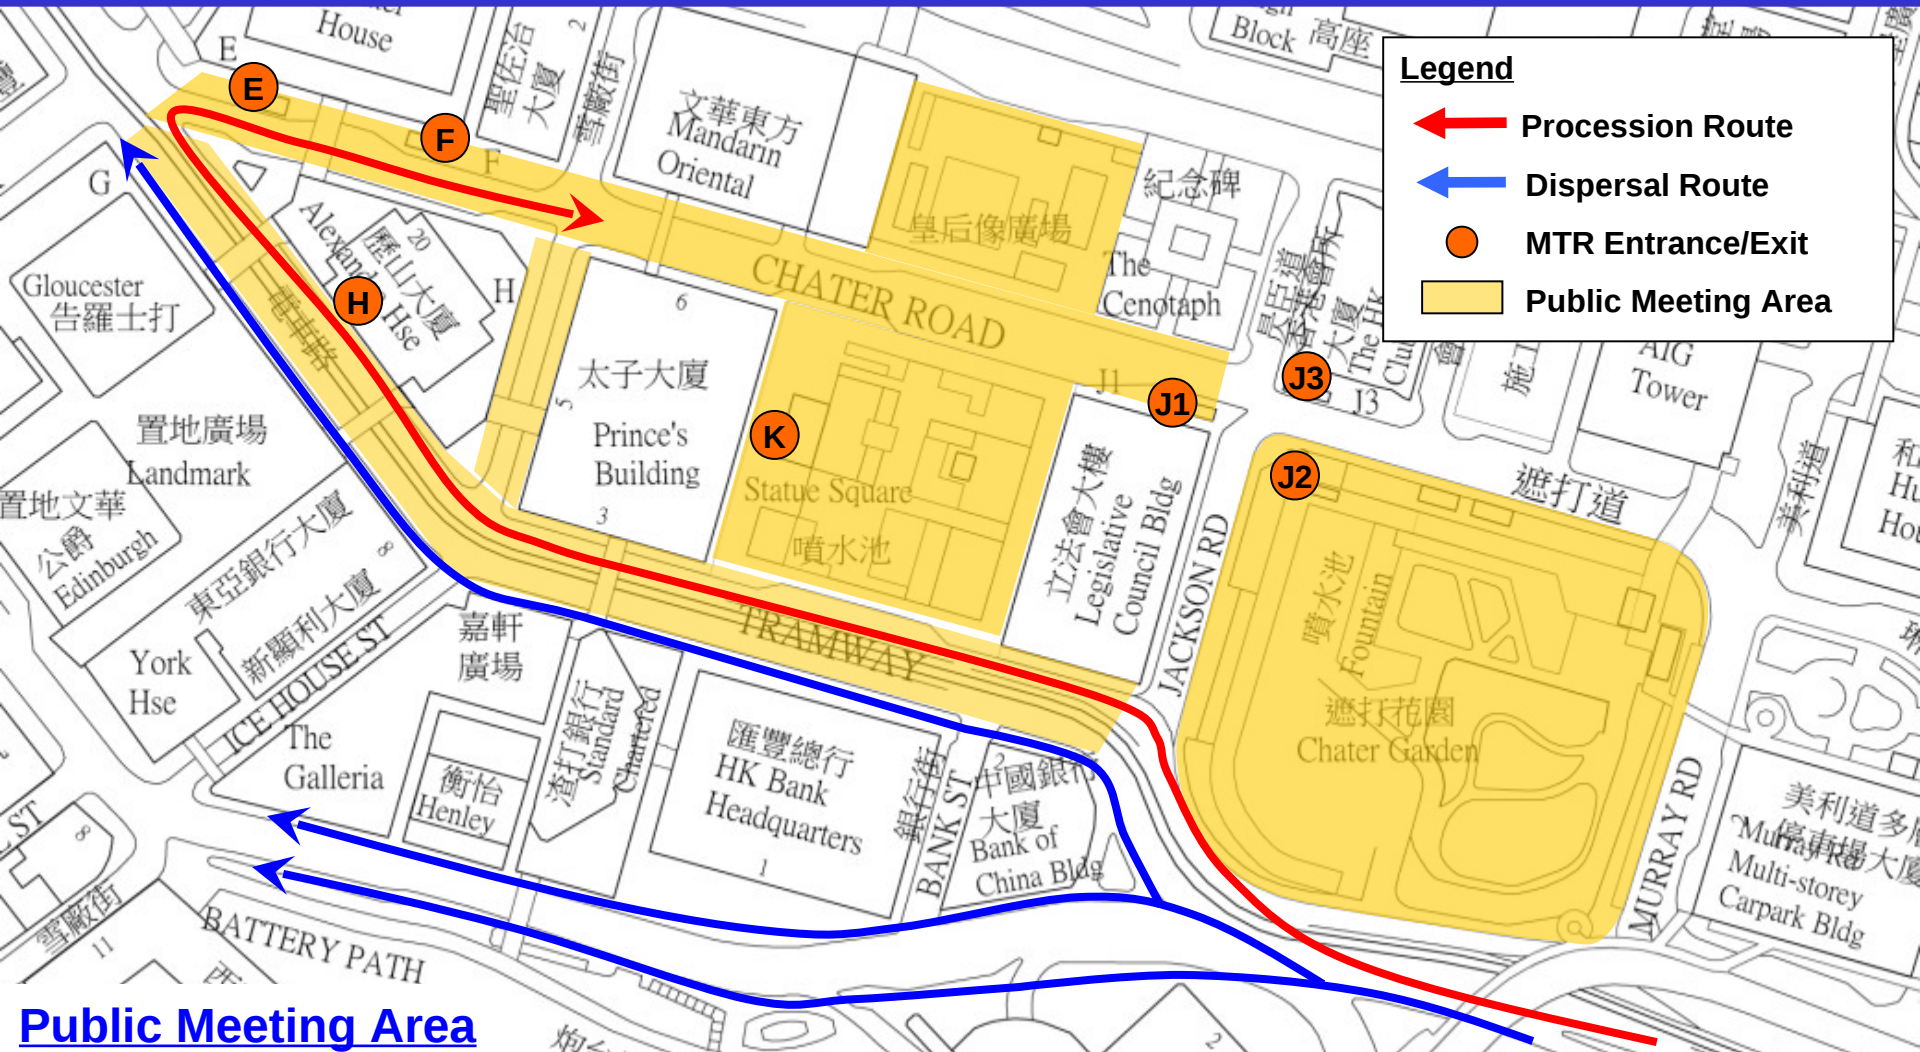

Crowd Management Measures inside Victoria Park

Crowd Management Measures in Public Meeting Area within Central

Legend

- ← Procession Route
- ← Dispersal Route
- MTR Entrance/Exit
- Public Meeting Area

Public Meeting Area

The Chater Road Pedestrian Precinct, that section of Ice House Street in between Chater Road and Des Voeux Road Central, Statue Square, the eastbound and westbound vehicular lanes of Des Voeux Road Central between Jackson Road and Pedder Street (including the eastbound and westbound tram lanes), and Chater Garden