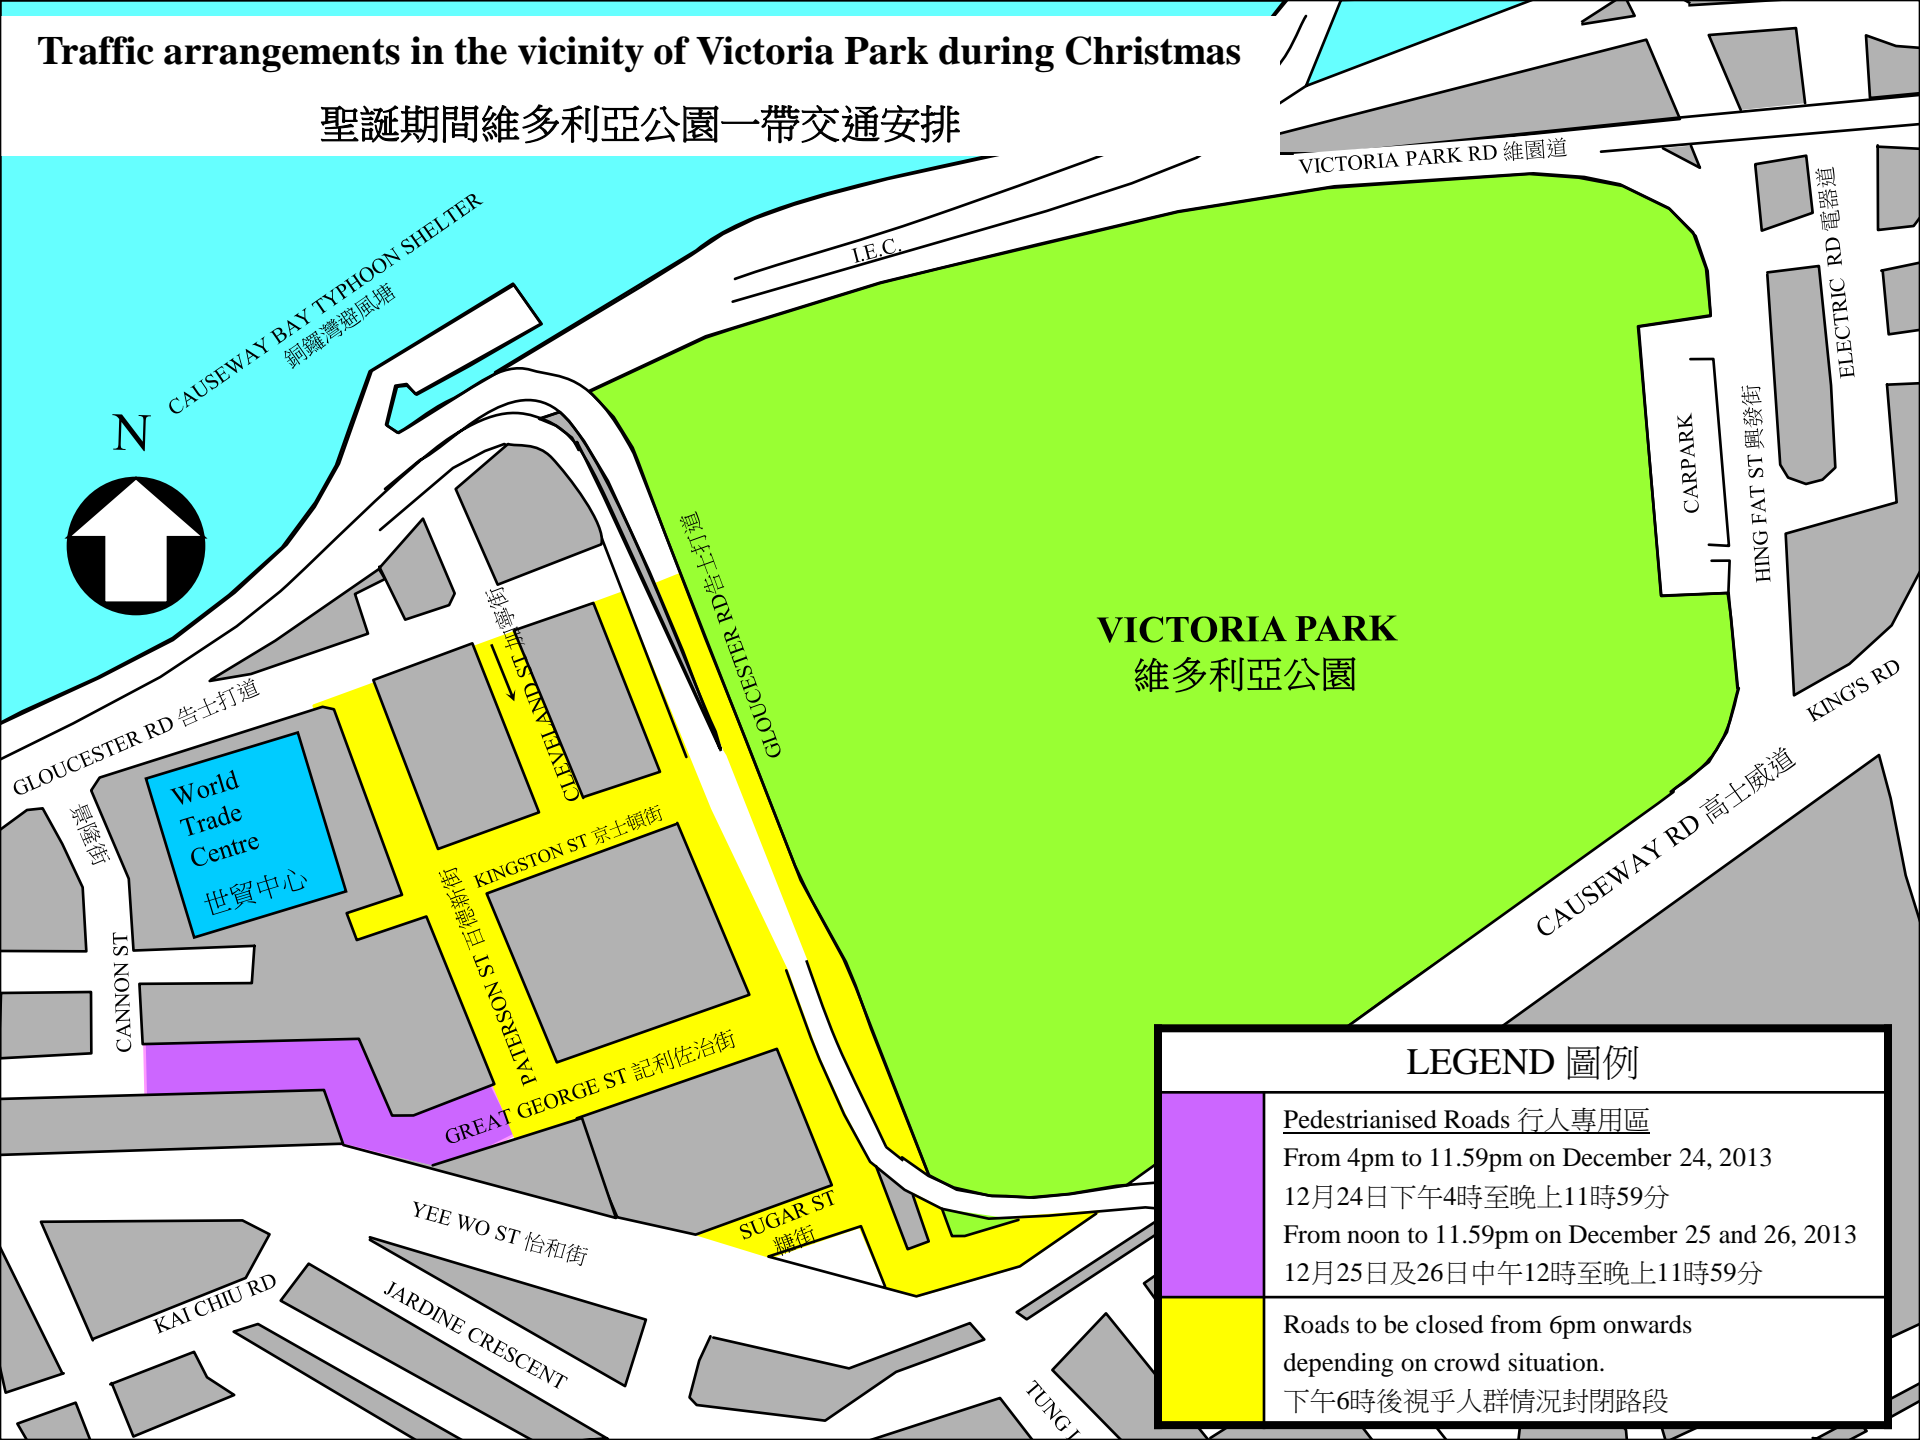

Traffic arrangements in the vicinity of Victoria Park during Christmas

聖誕期間維多利亞公園一帶交通安排

VICTORIA PARK
維多利亞公園

LEGEND 圖例	
	<p><u>Pedestrianised Roads 行人專用區</u> From 4pm to 11.59pm on December 24, 2013 12月24日下午4時至晚上11時59分 From noon to 11.59pm on December 25 and 26, 2013 12月25日及26日中午12時至晚上11時59分</p>
	<p>Roads to be closed from 6pm onwards depending on crowd situation. 下午6時後視乎人群情況封閉路段</p>