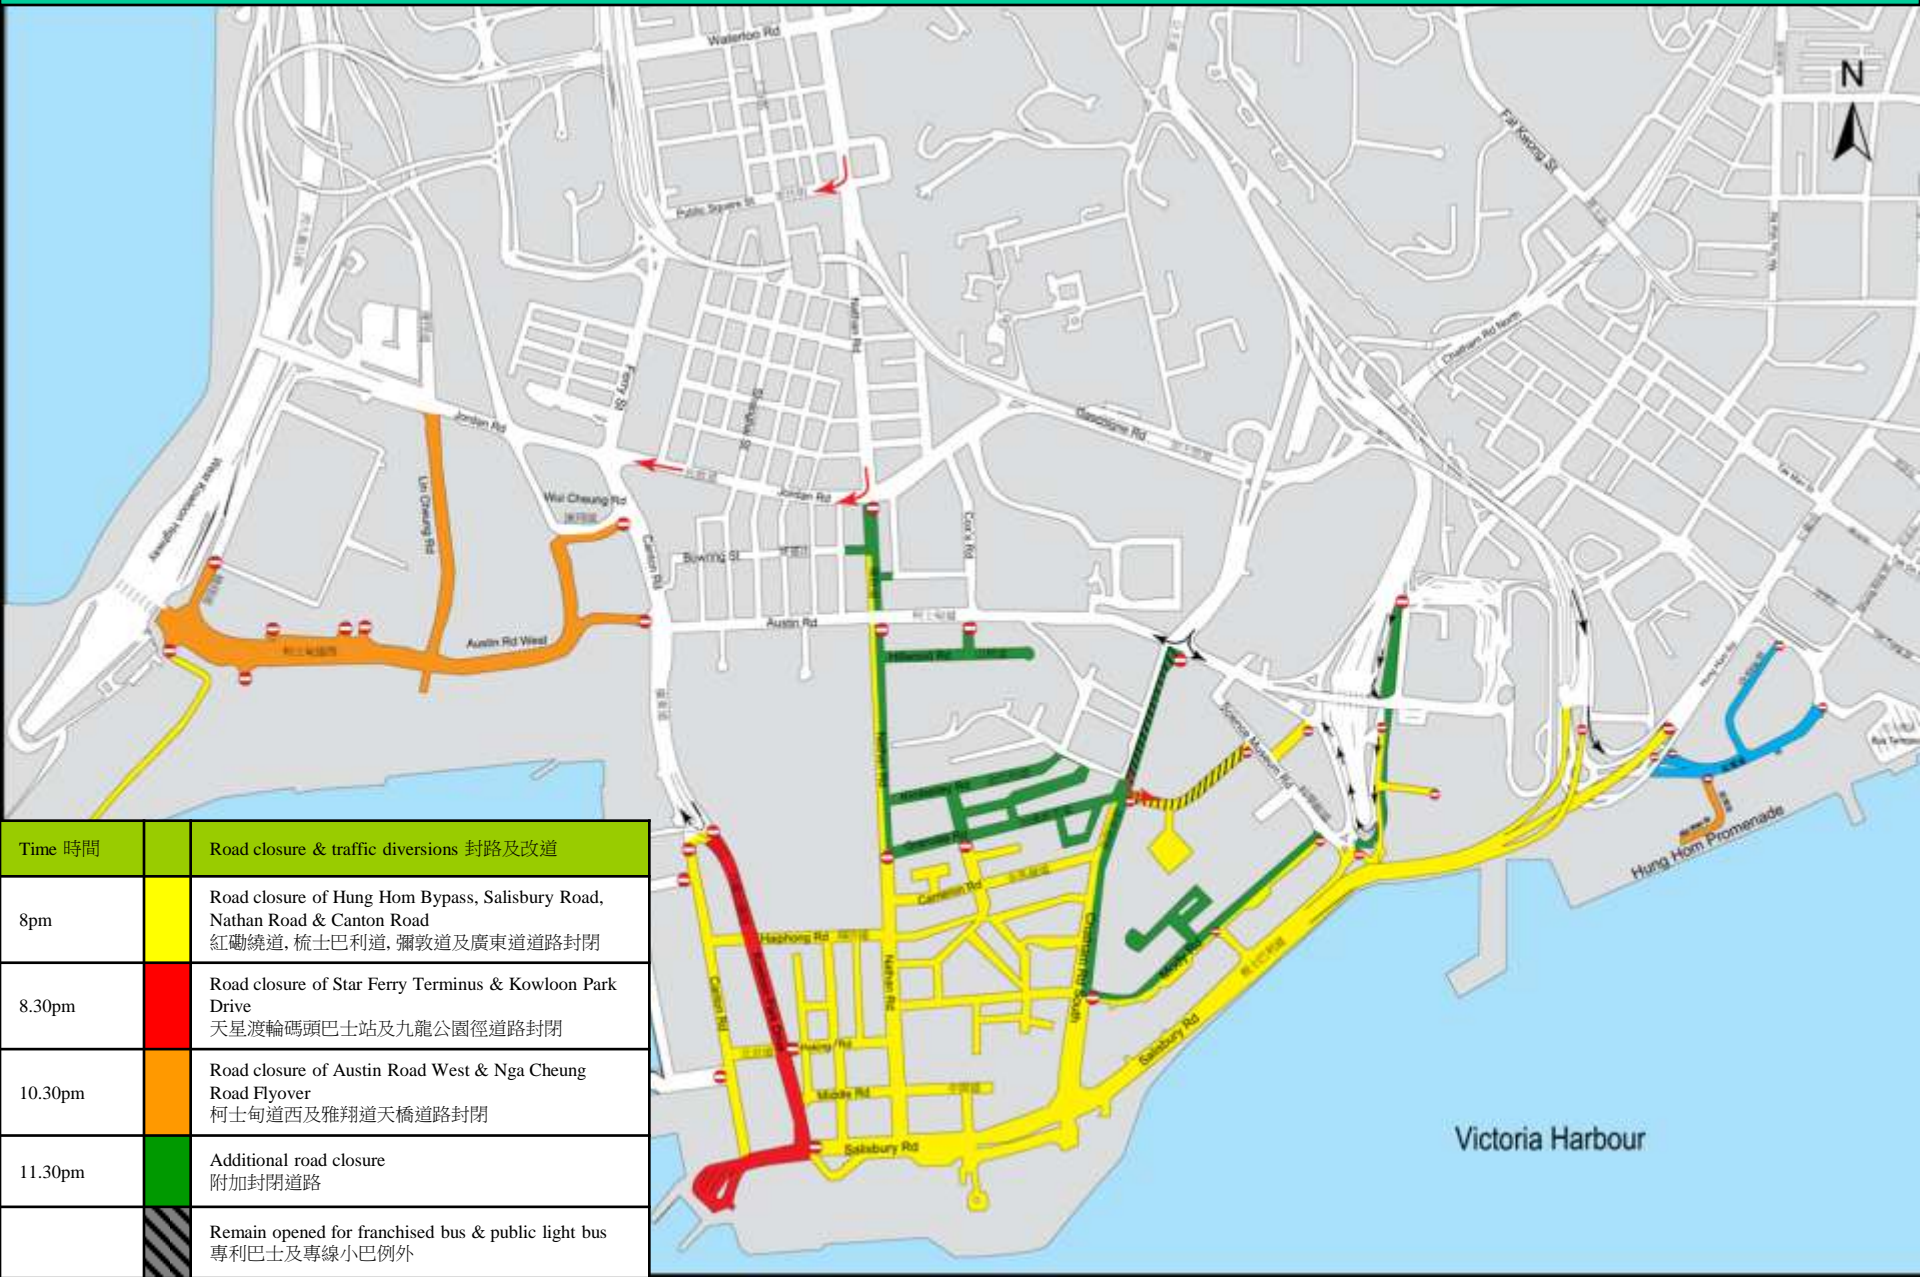

Traffic arrangement in Kowloon West for New Year's Eve

西九龍區除夕夜交通安排

Time 時間	Road closure & traffic diversions 封路及改道
8pm	Road closure of Hung Hom Bypass, Salisbury Road, Nathan Road & Canton Road 紅磡繞道, 梳士巴利道, 彌敦道及廣東道道路封閉
8.30pm	Road closure of Star Ferry Terminus & Kowloon Park Drive 天星渡輪碼頭巴士站及九龍公園徑道路封閉
10.30pm	Road closure of Austin Road West & Nga Cheung Road Flyover 柯士甸道西及雅翔道天橋道路封閉
11.30pm	Additional road closure 附加封閉道路
	Remain opened for franchised bus & public light bus 專利巴士及專線小巴例外