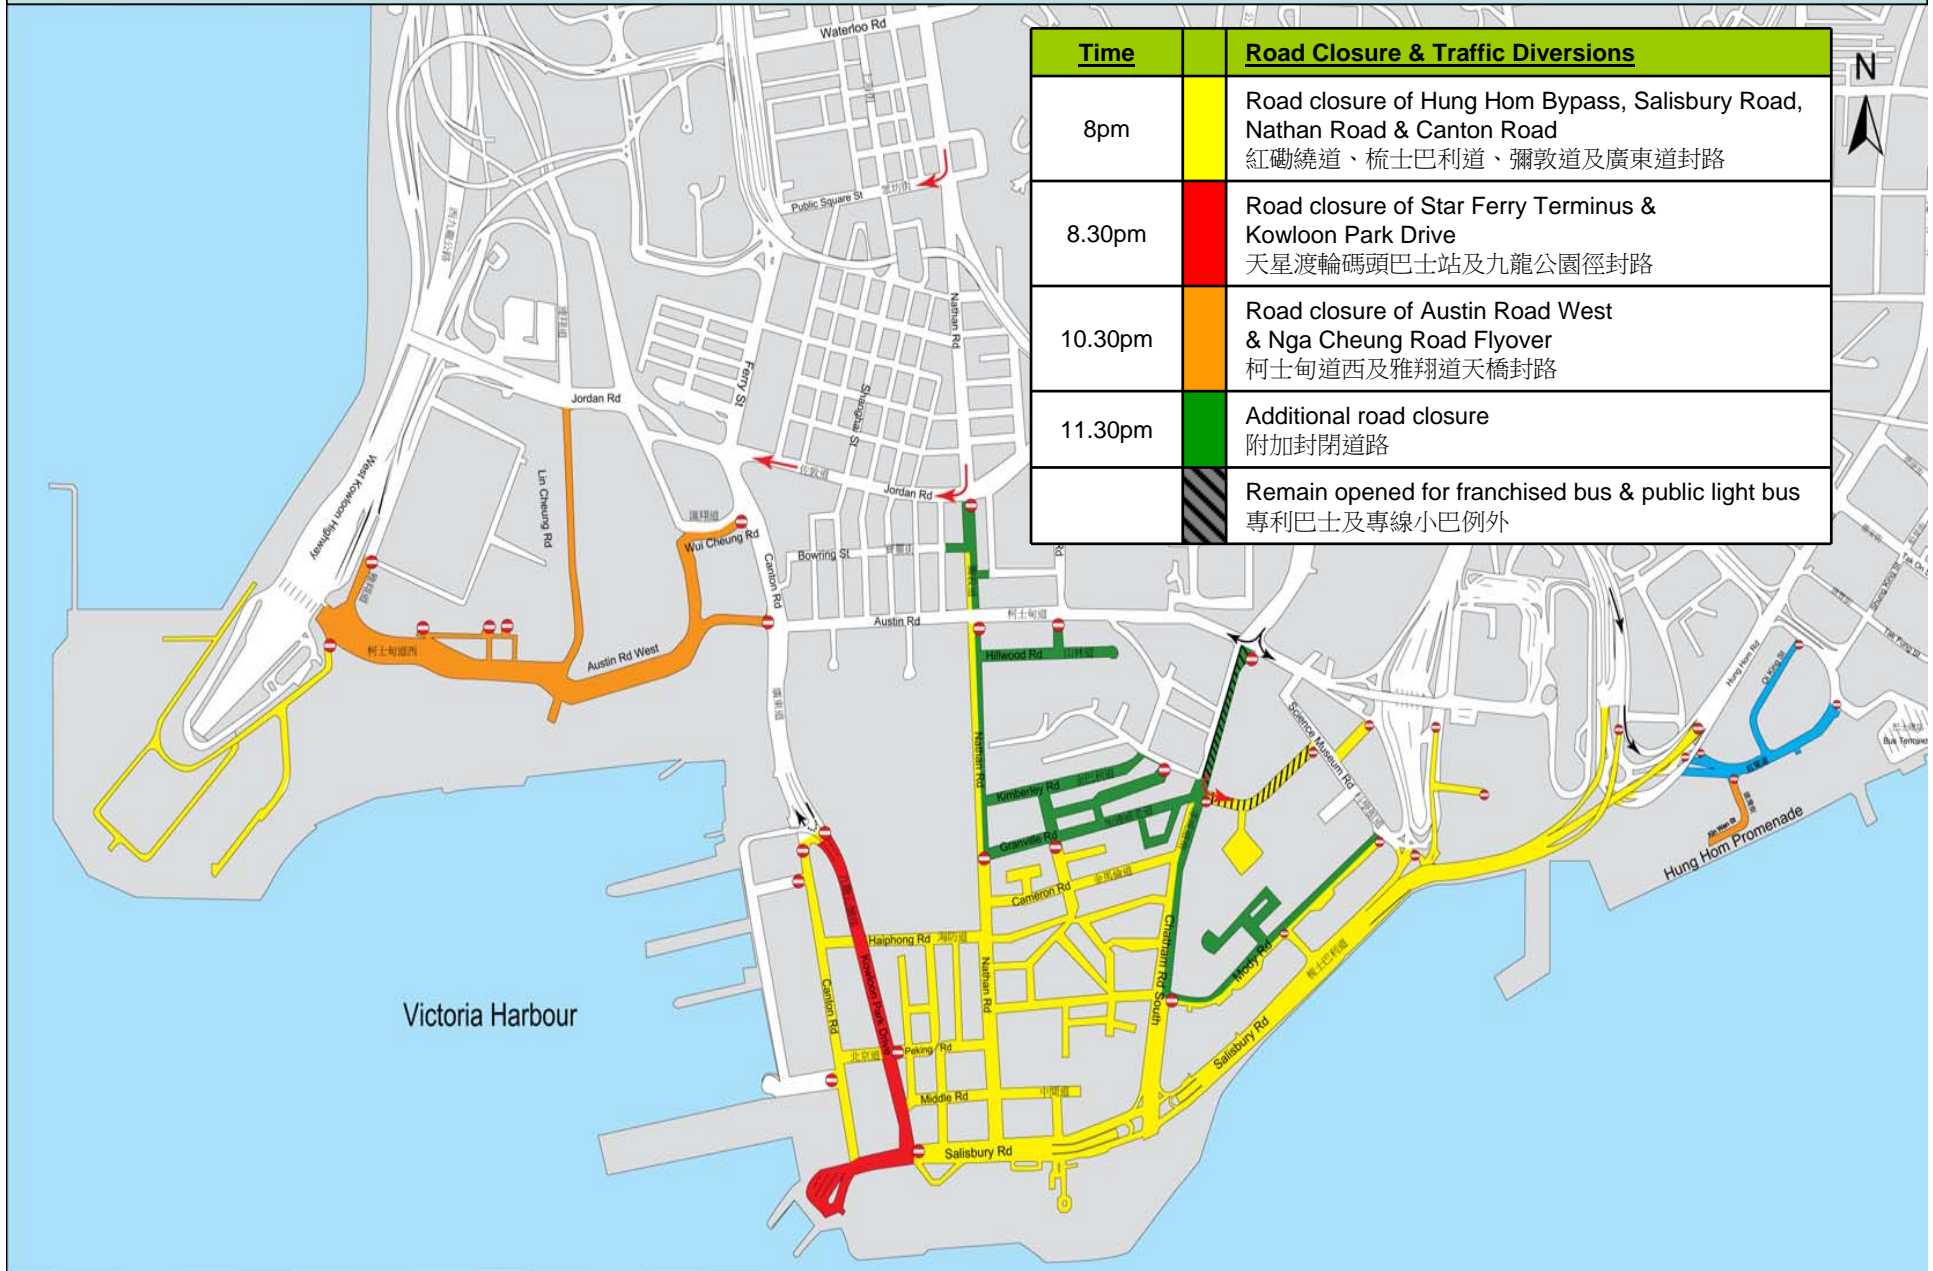

Traffic arrangement in Kowloon West for New Year's Eve

西九龍區除夕夜交通安排

| Time | Road Closure & Traffic Diversions |
|---------|--|
| 8pm | Road closure of Hung Hom Bypass, Salisbury Road, Nathan Road & Canton Road 紅磡繞道、梳士巴利道、彌敦道及廣東道封路 |
| 8.30pm | Road closure of Star Ferry Terminus & Kowloon Park Drive 天星渡輪碼頭巴士站及九龍公園徑封路 |
| 10.30pm | Road closure of Austin Road West & Nga Cheung Road Flyover 柯士甸道西及雅翔道天橋封路 |
| 11.30pm | Additional road closure 附加封閉道路 |
| | Remain opened for franchised bus & public light bus 專利巴士及專線小巴例外 |