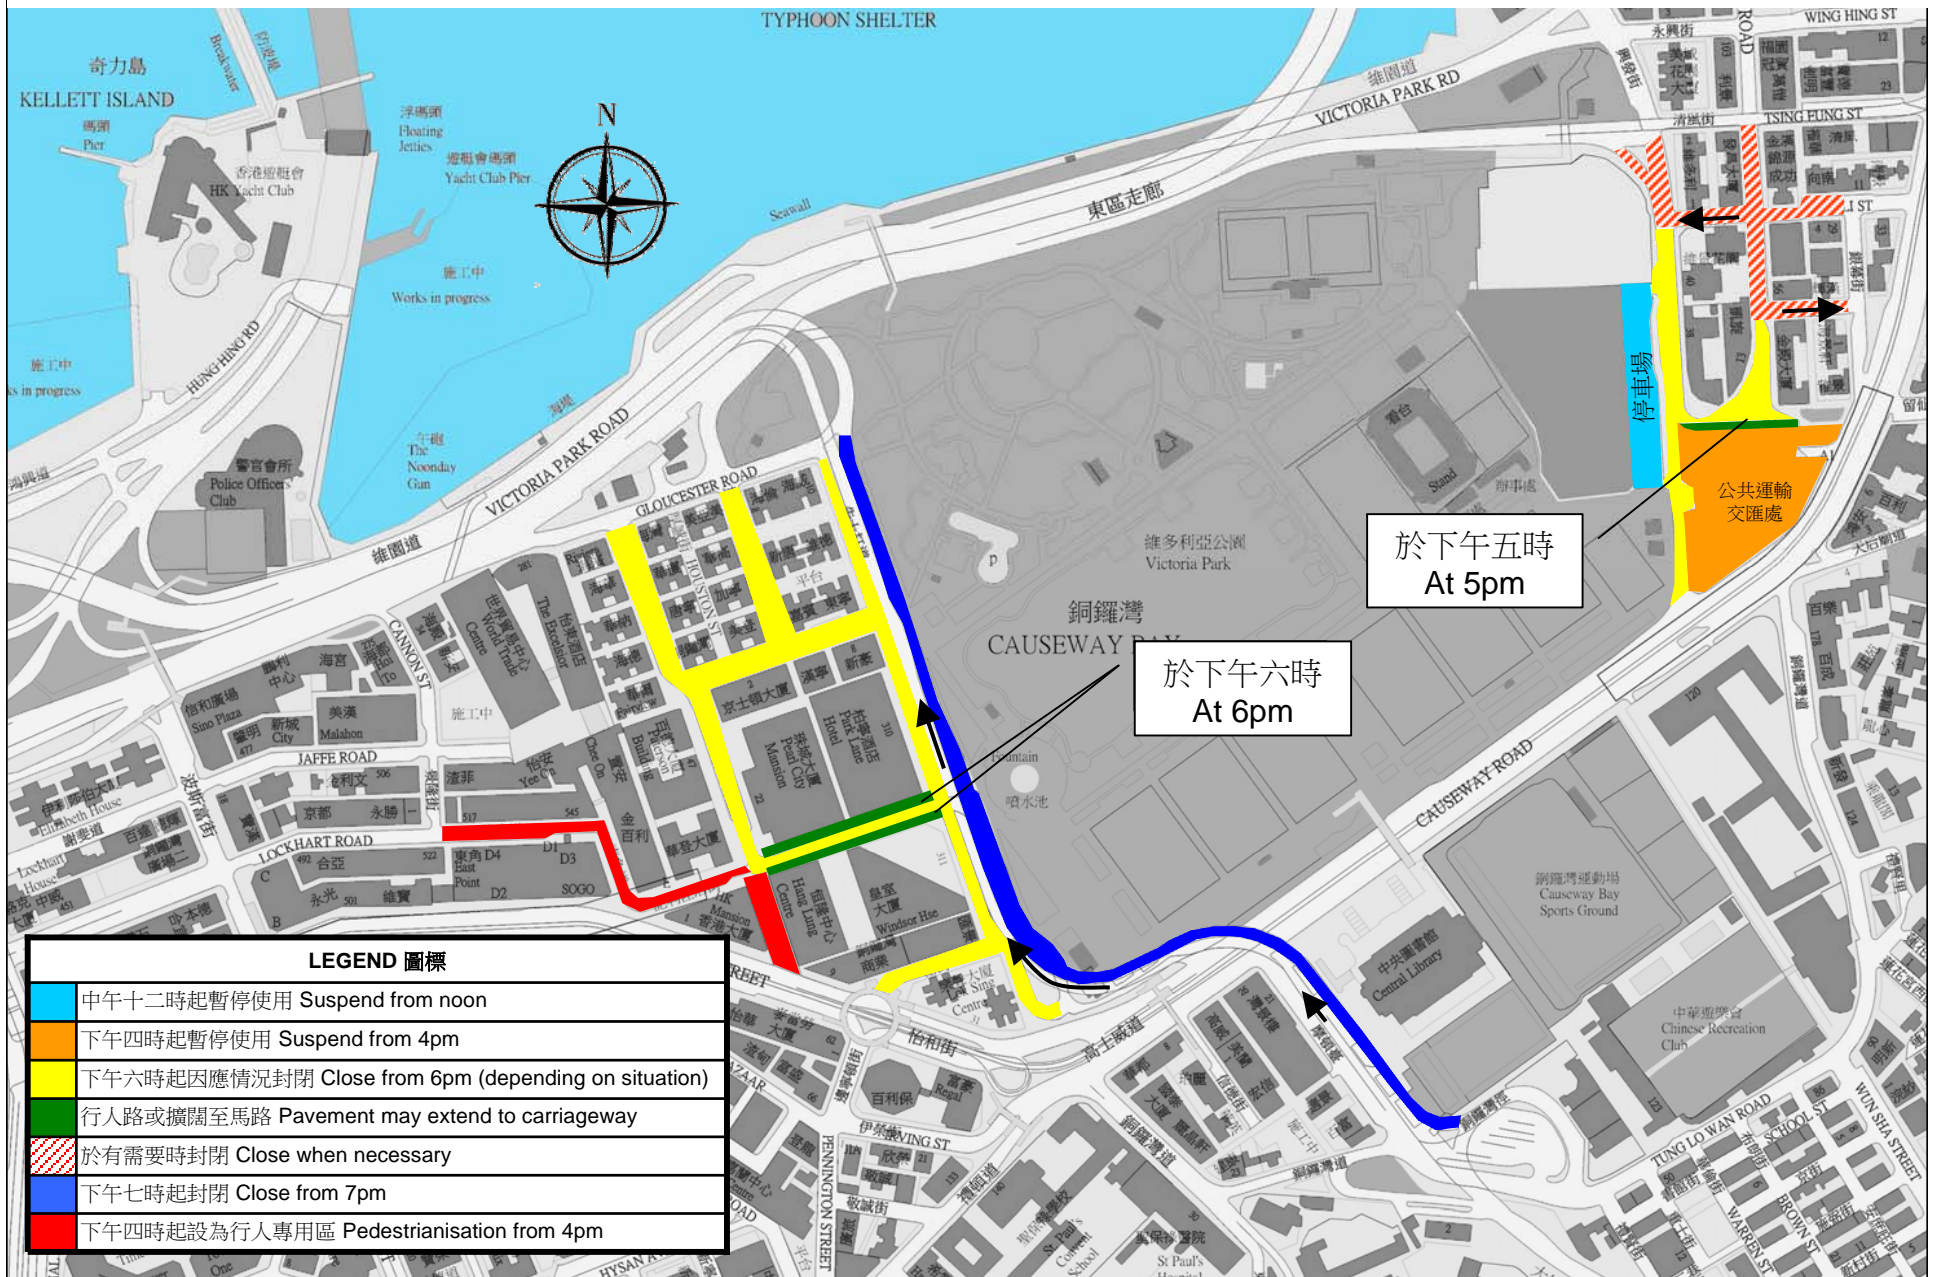

二〇一五年六月四日維園公眾集會特別交通安排 — 進場階段

Special traffic arrangements for public meeting at Victoria Park on June 4, 2015 – Arrival Phase

二〇一五年六月四日維園公眾集會特別交通安排 — 散場階段

Special traffic arrangements for public meeting at Victoria Park on June 4, 2015 – Departure Phase