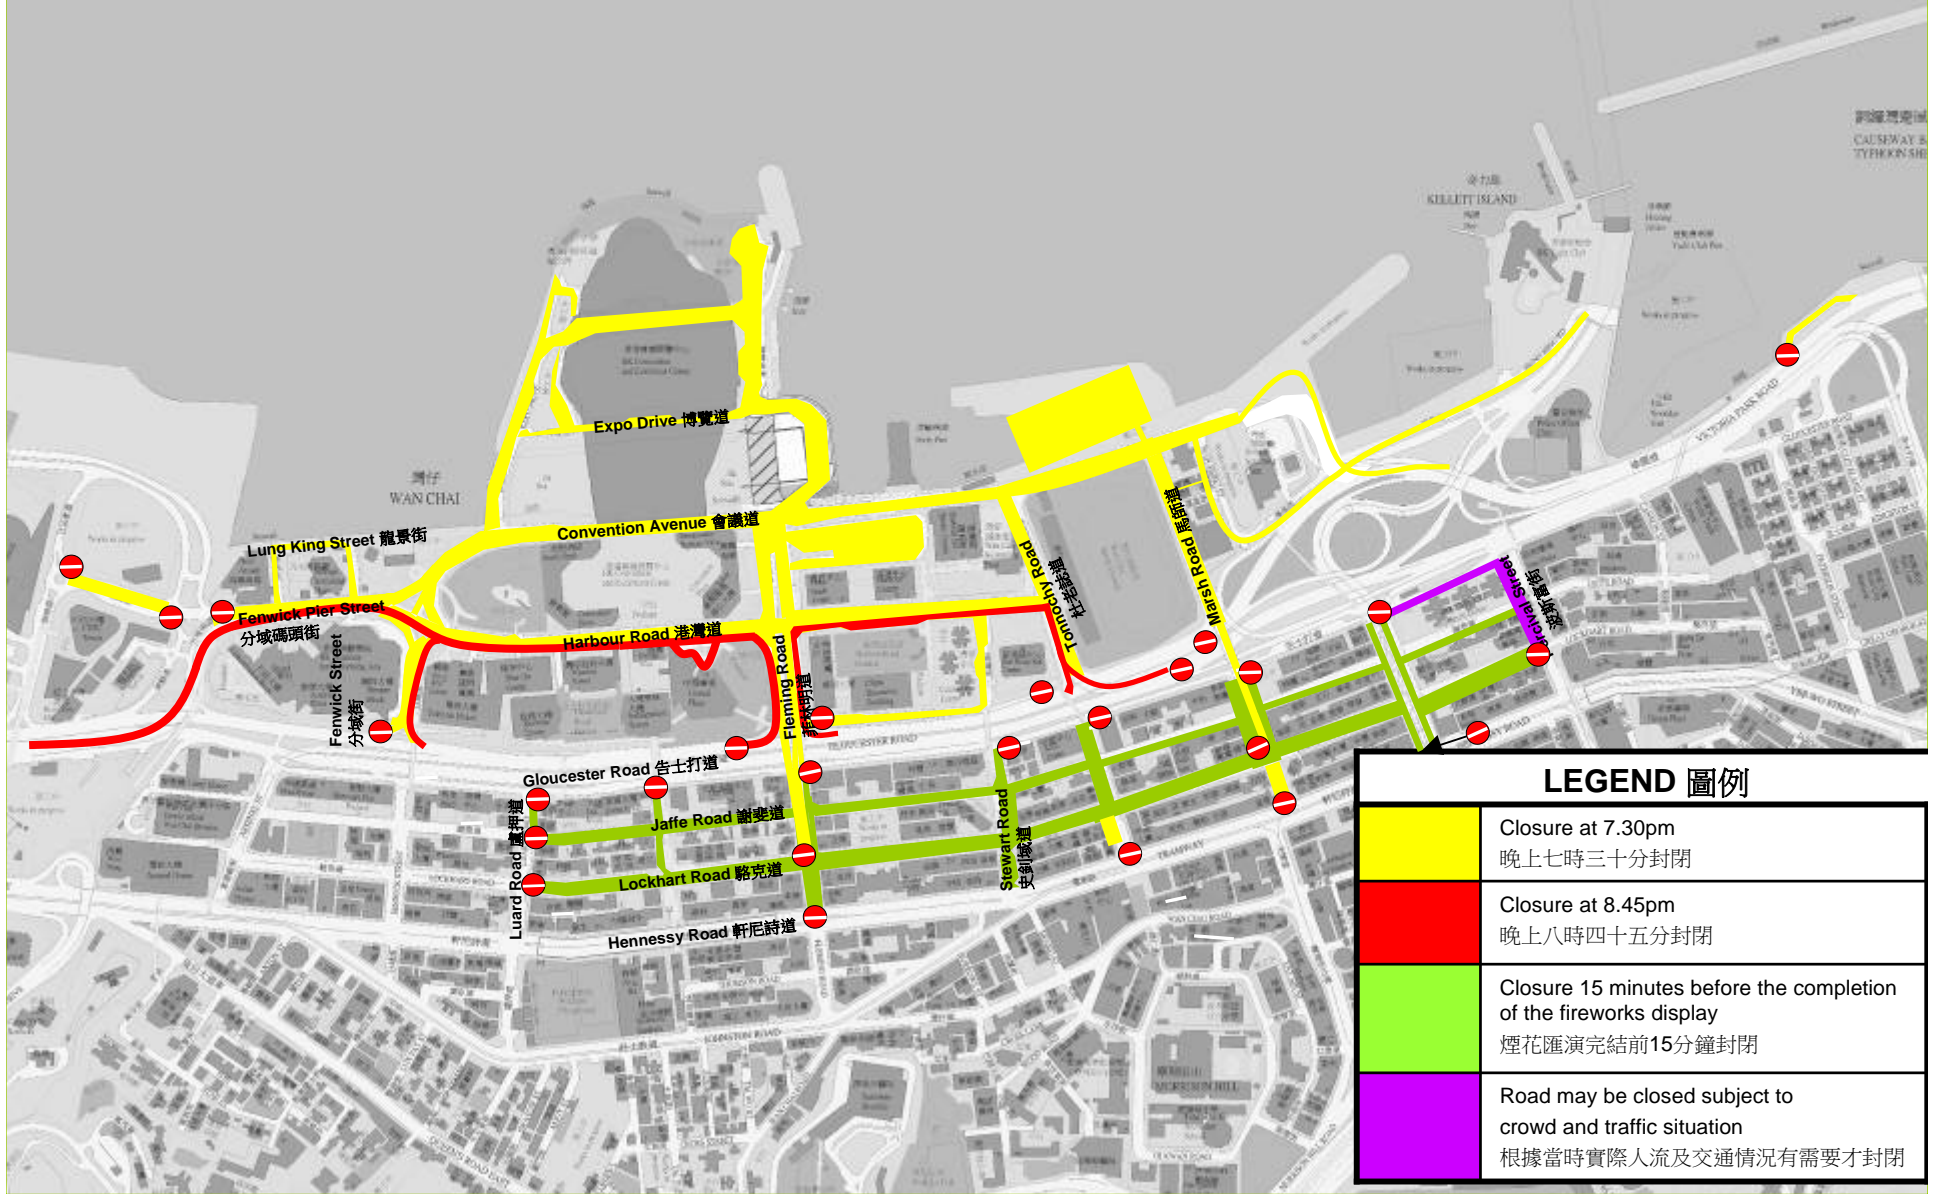

Special traffic arrangements in Wan Chai

For National Day Fireworks Display on October 1, 2015

二〇一五年十月一日灣仔區國慶日煙花匯演特別交通安排

LEGEND 圖例	
	Closure at 7.30pm 晚上七時三十分封閉
	Closure at 8.45pm 晚上八時四十五分封閉
	Closure 15 minutes before the completion of the fireworks display 煙花匯演完結前15分鐘封閉
	Road may be closed subject to crowd and traffic situation 根據當時實際人流及交通情況有需要才封閉

Special traffic arrangements in Central For National Day Fireworks Display on October 1, 2015

二〇一五年十月一日中區國慶日煙花匯演特別交通安排