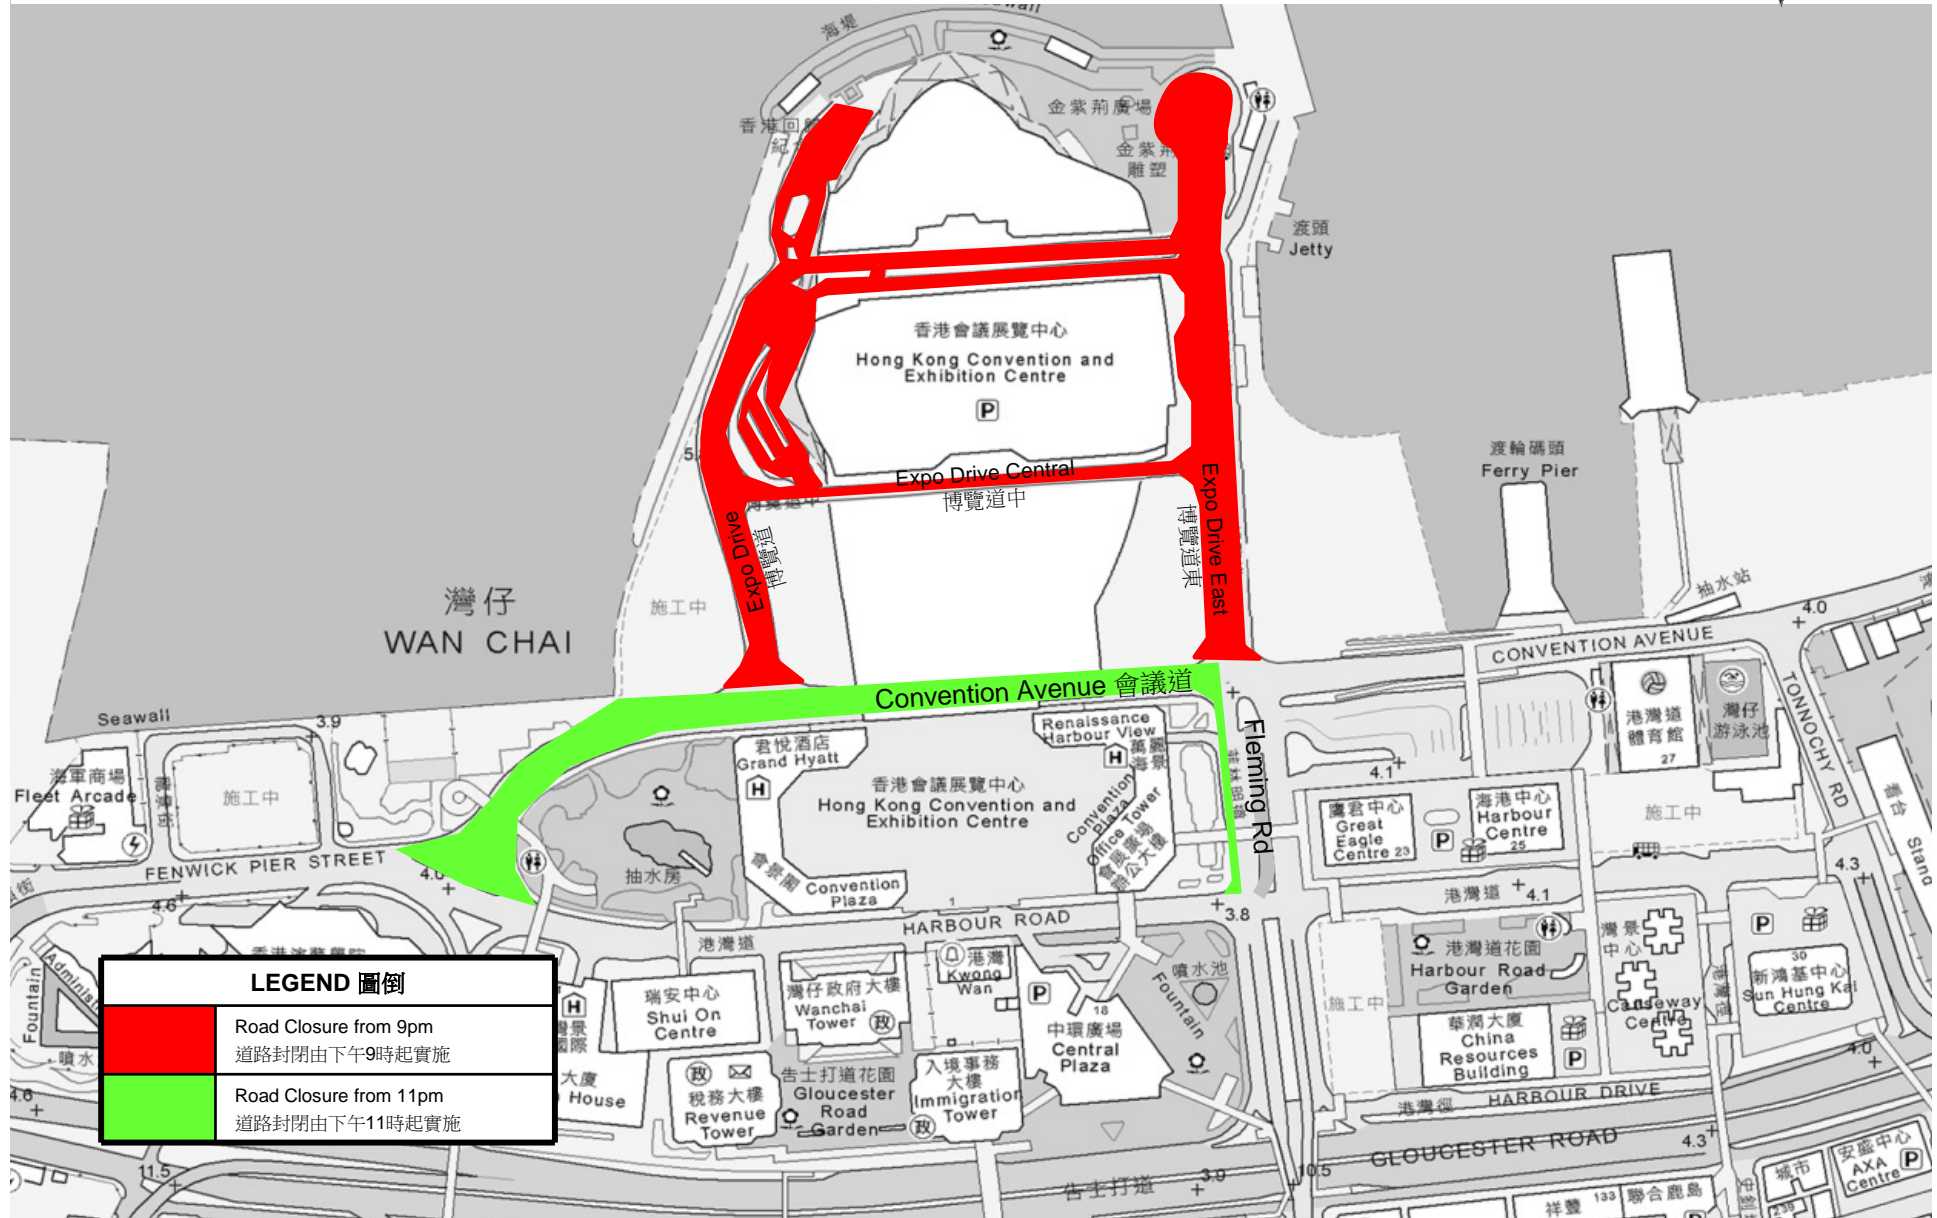

Special traffic arrangements in Wan Chai North on December 31

十二月三十一日灣仔北特別交通安排

| LEGEND 圖例 | |
|-----------|---|
| | Road Closure from 9pm 道路封閉由下午9時起實施 |
| | Road Closure from 11pm 道路封閉由下午11時起實施 |