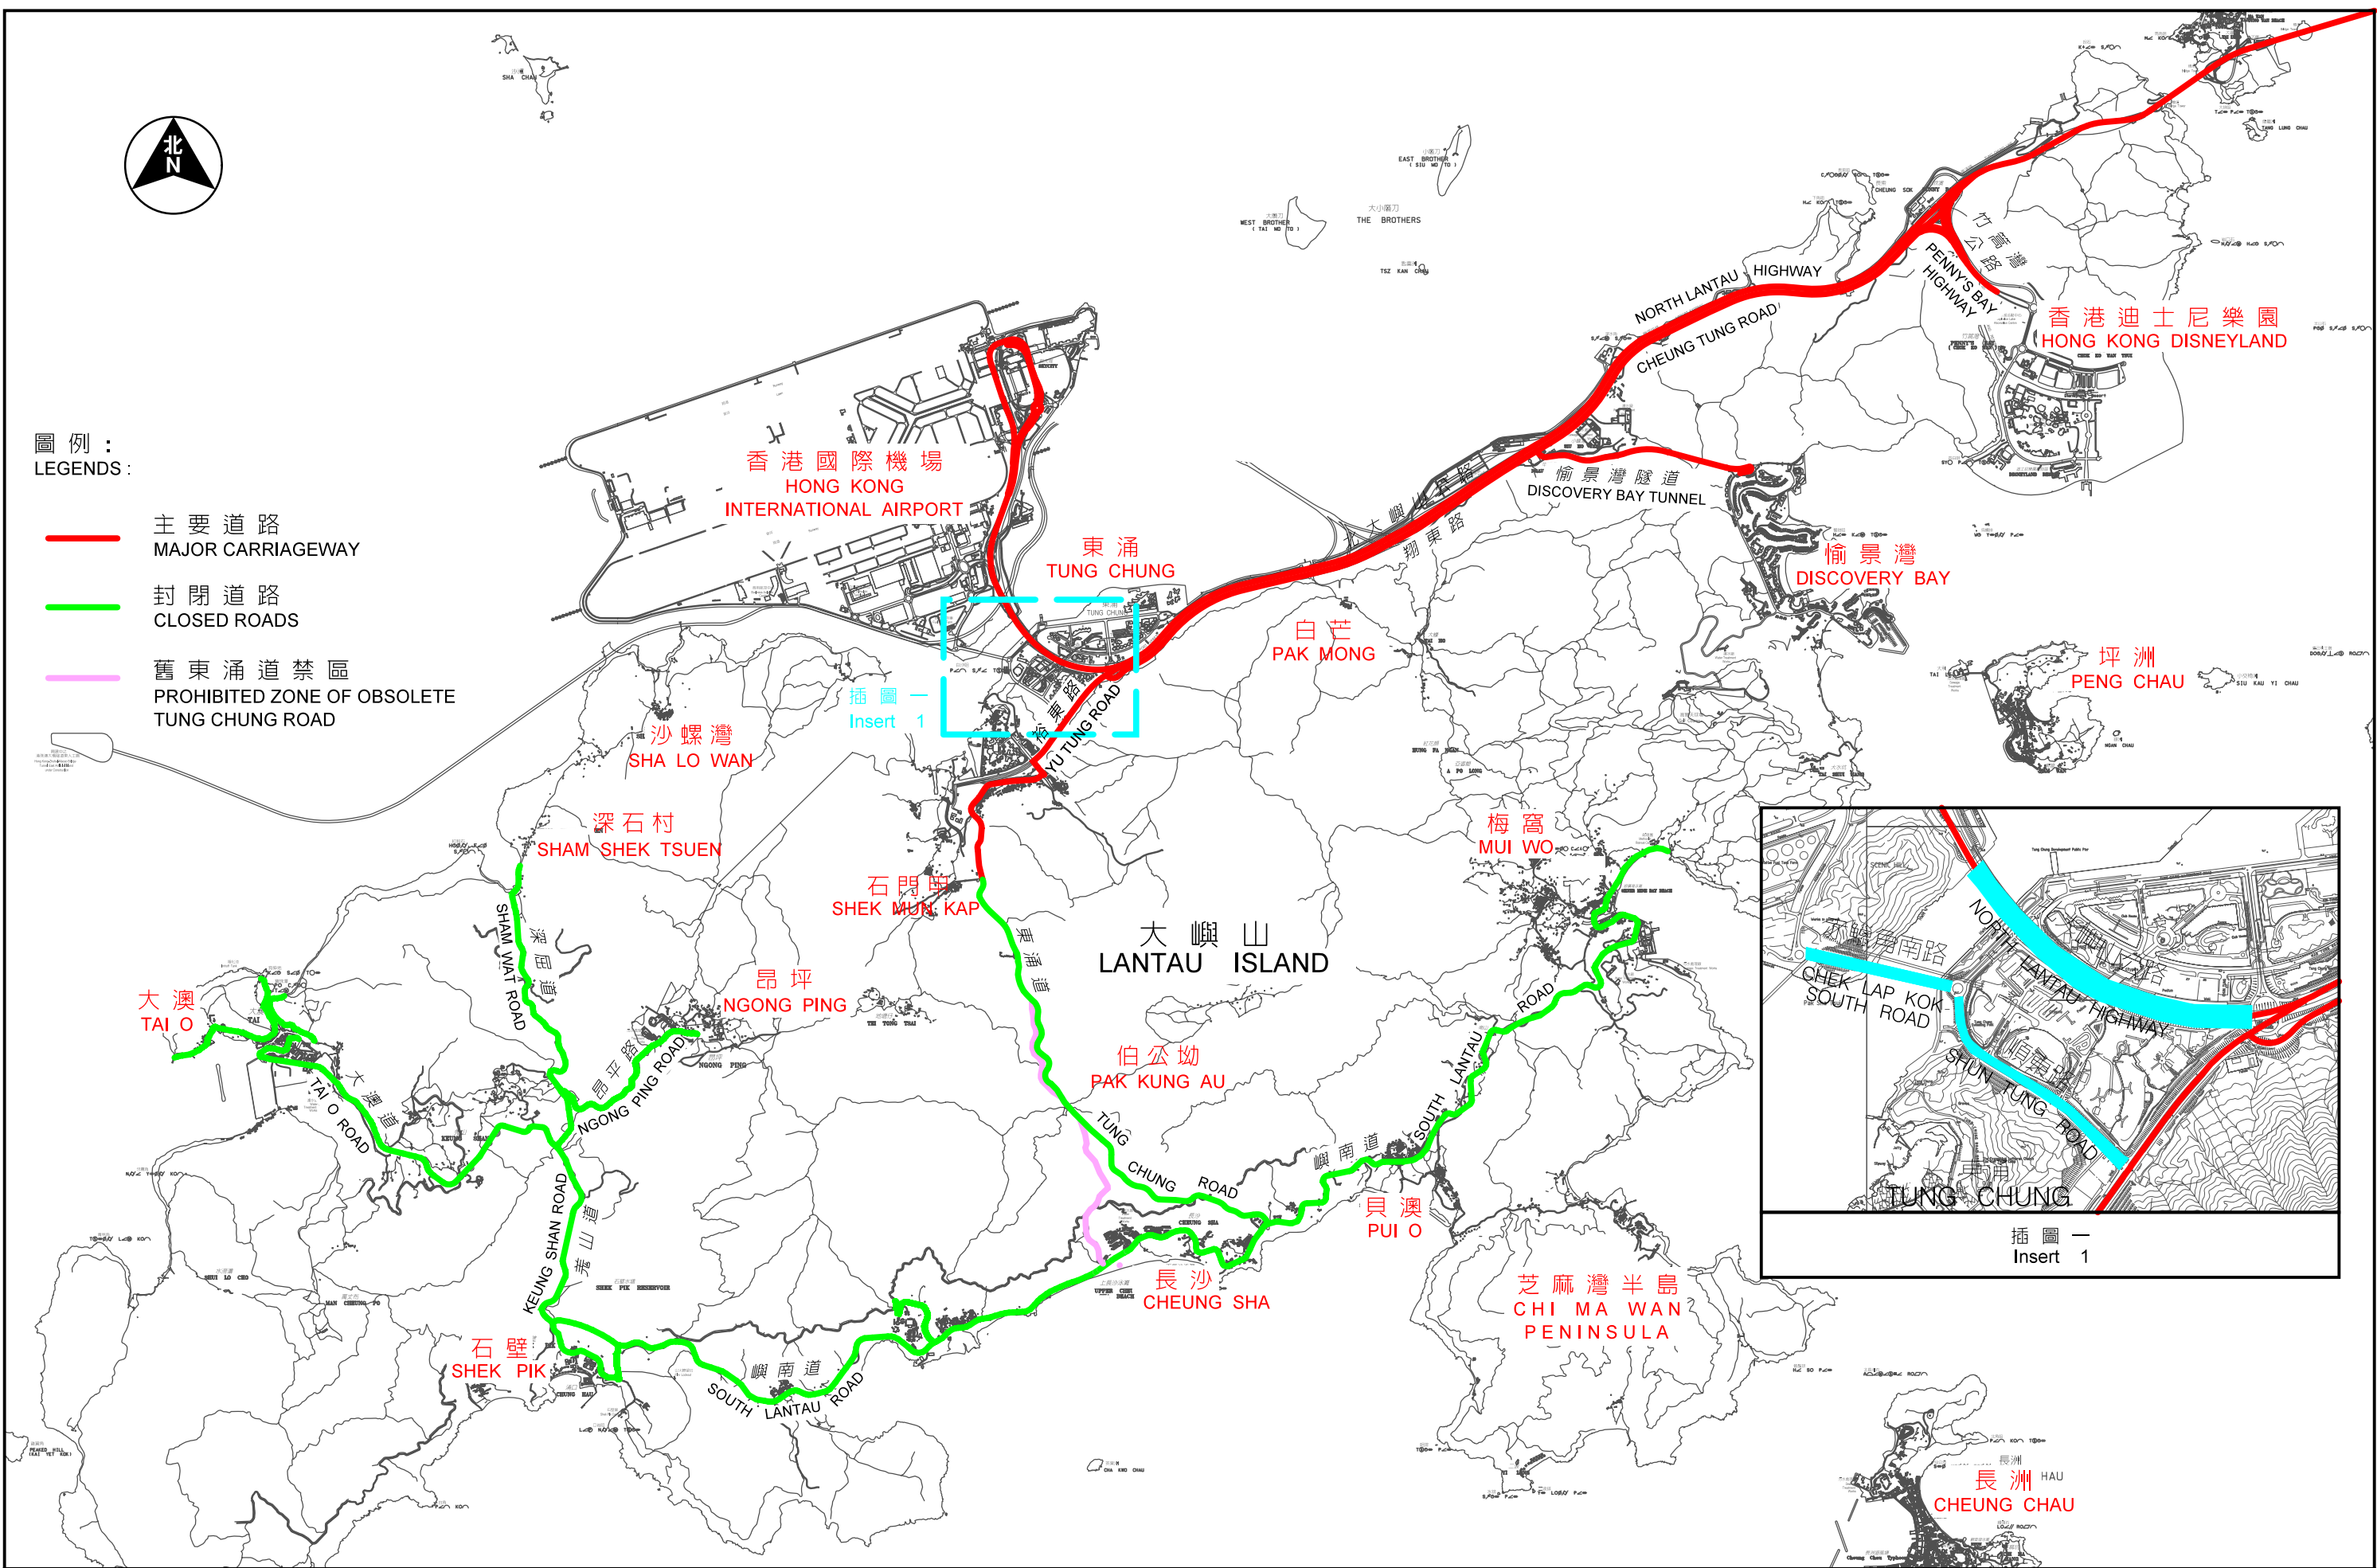

圖例：
LEGENDS:

-  主要道路
MAJOR CARRIAGEWAY
-  封閉道路
CLOSED ROADS
-  舊東涌道禁區
PROHIBITED ZONE OF OBSOLETE
TUNG CHUNG ROAD

Appendix 1 Existing Road Network on Lantau Island