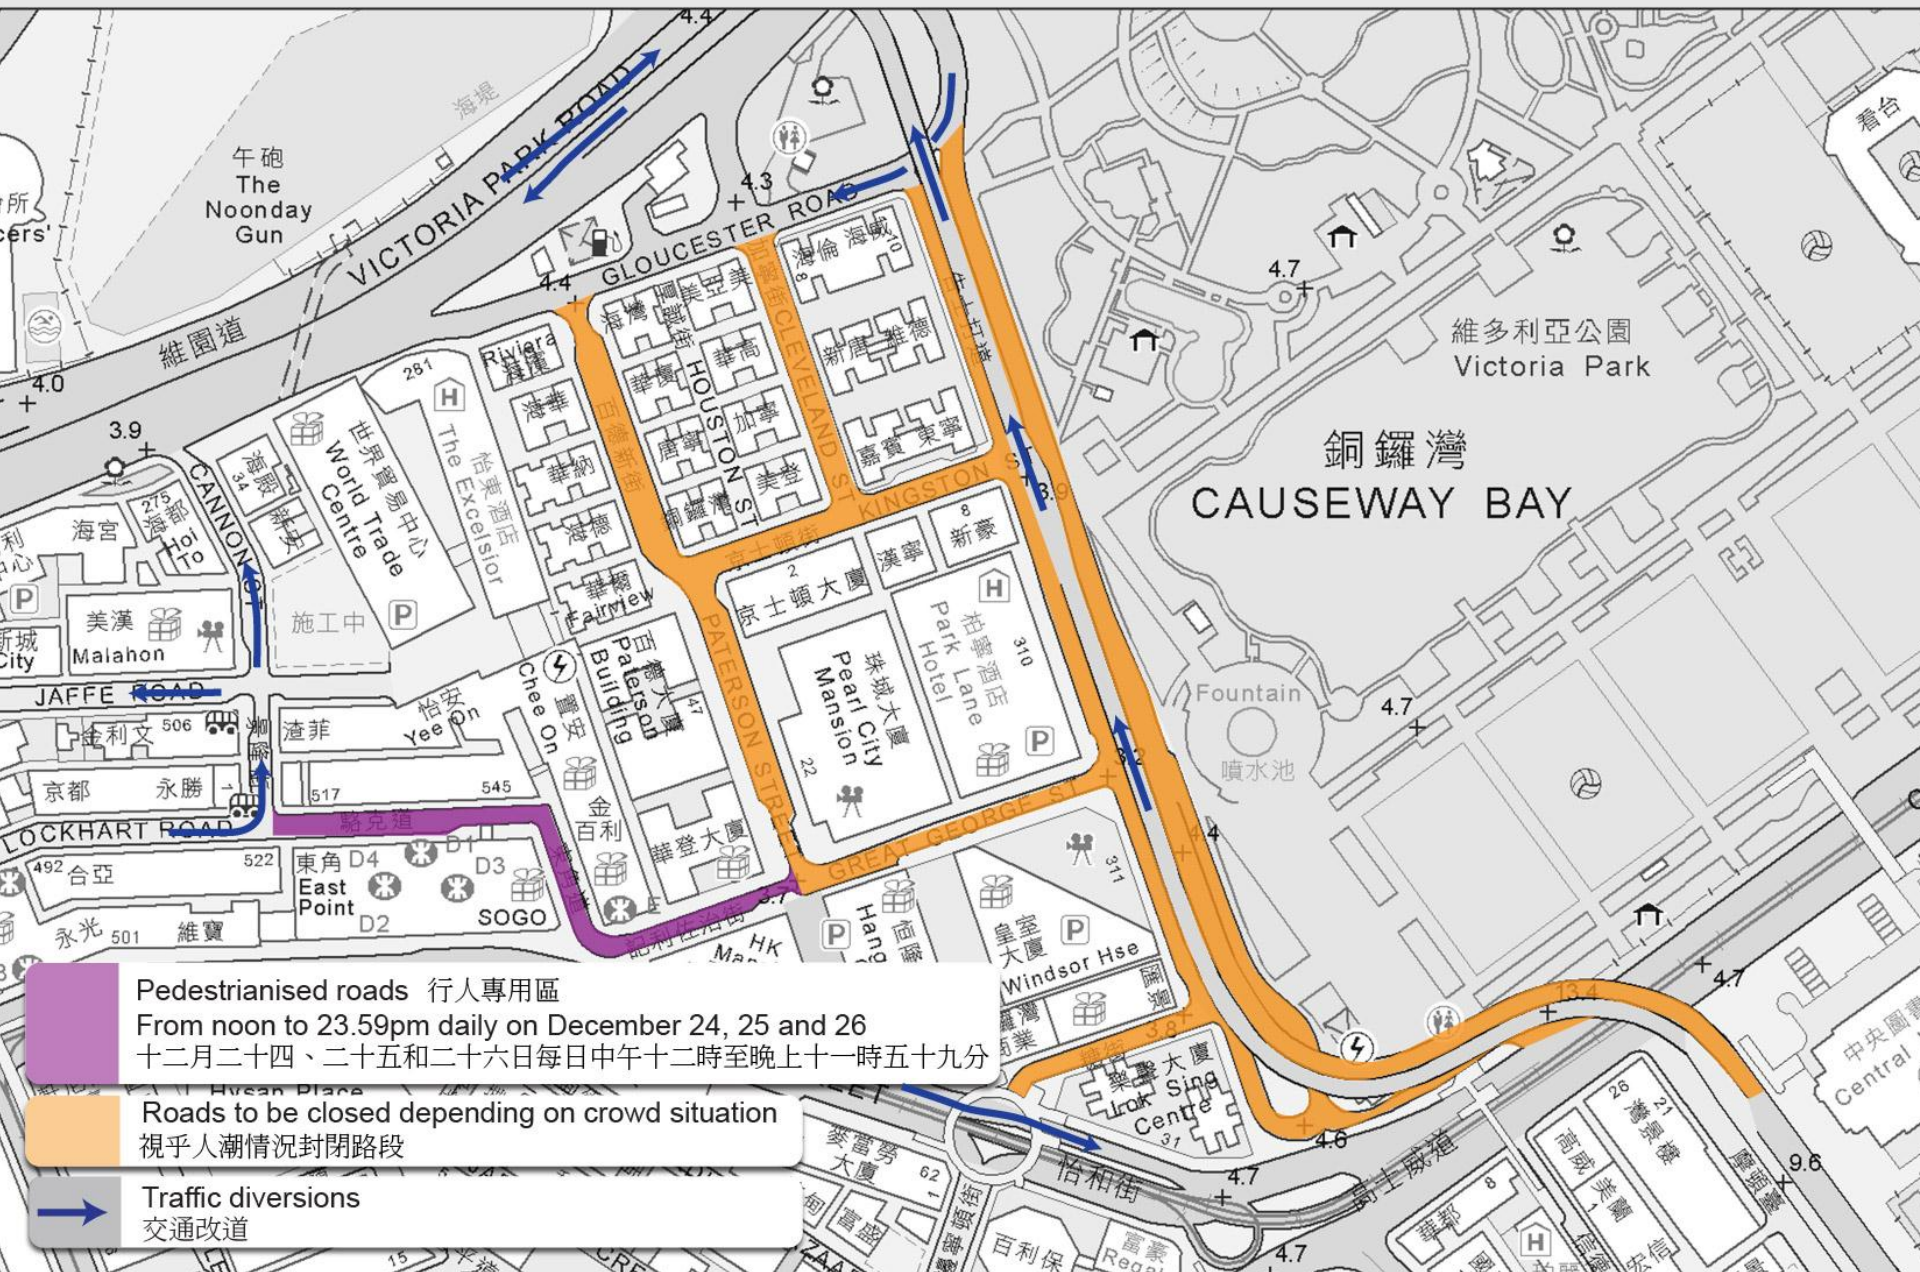

# Special Traffic Arrangements in the vicinity of Victoria Park for Christmas

## 聖誕節維多利亞公園一帶特別交通安排

-  Pedestrianised roads 行人專用區  
From noon to 23.59pm daily on December 24, 25 and 26  
十二月二十四、二十五和二十六日每日中午十二時至晚上十一時五十九分
-  Roads to be closed depending on crowd situation  
視乎人潮情況封閉路段
-  Traffic diversions  
交通改道