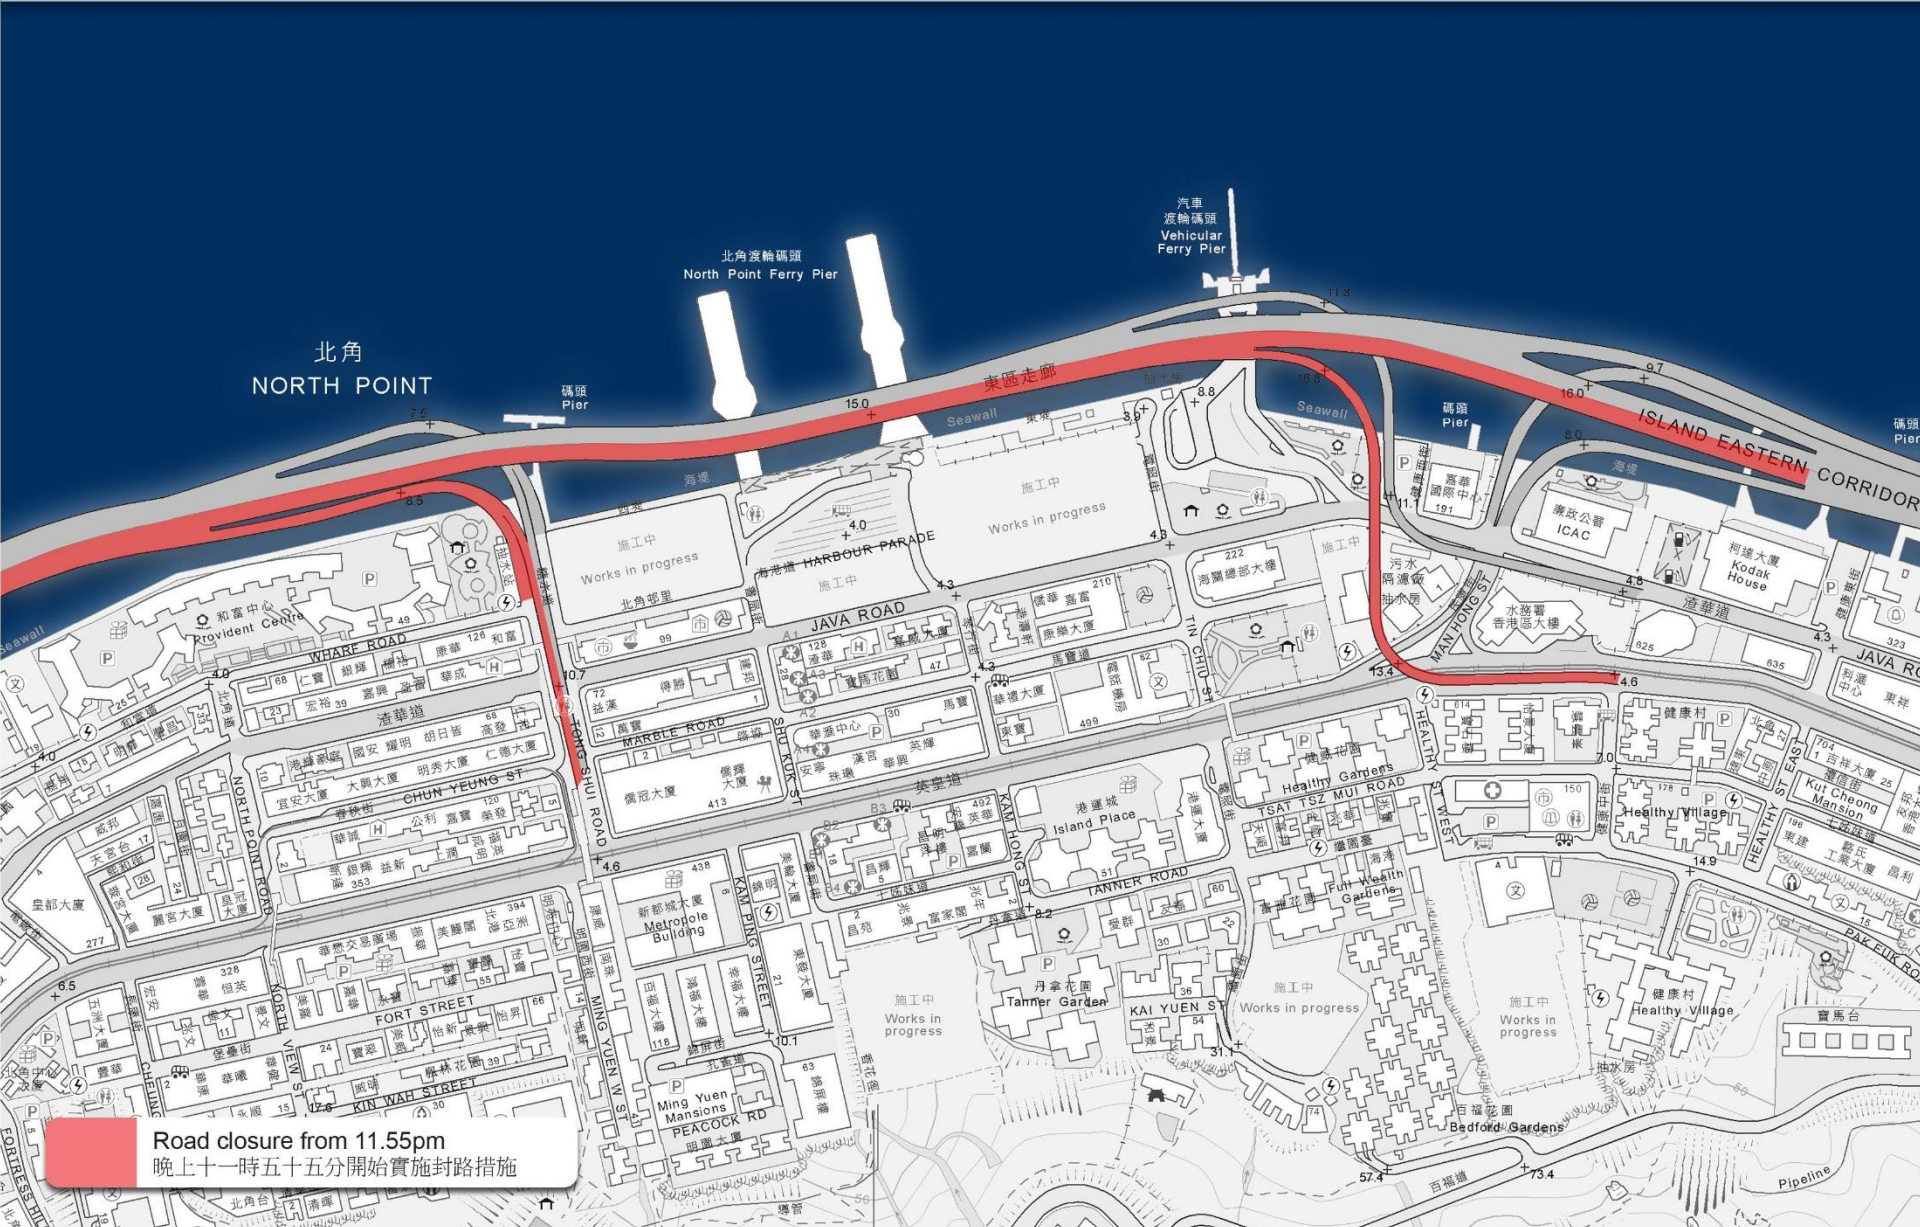

Special Traffic Arrangements at Island Eastern Corridor on December 31

十二月三十一日東區走廊特別交通安排

Road closure from 11.55pm
晚上十一時五十五分開始實施封路措施