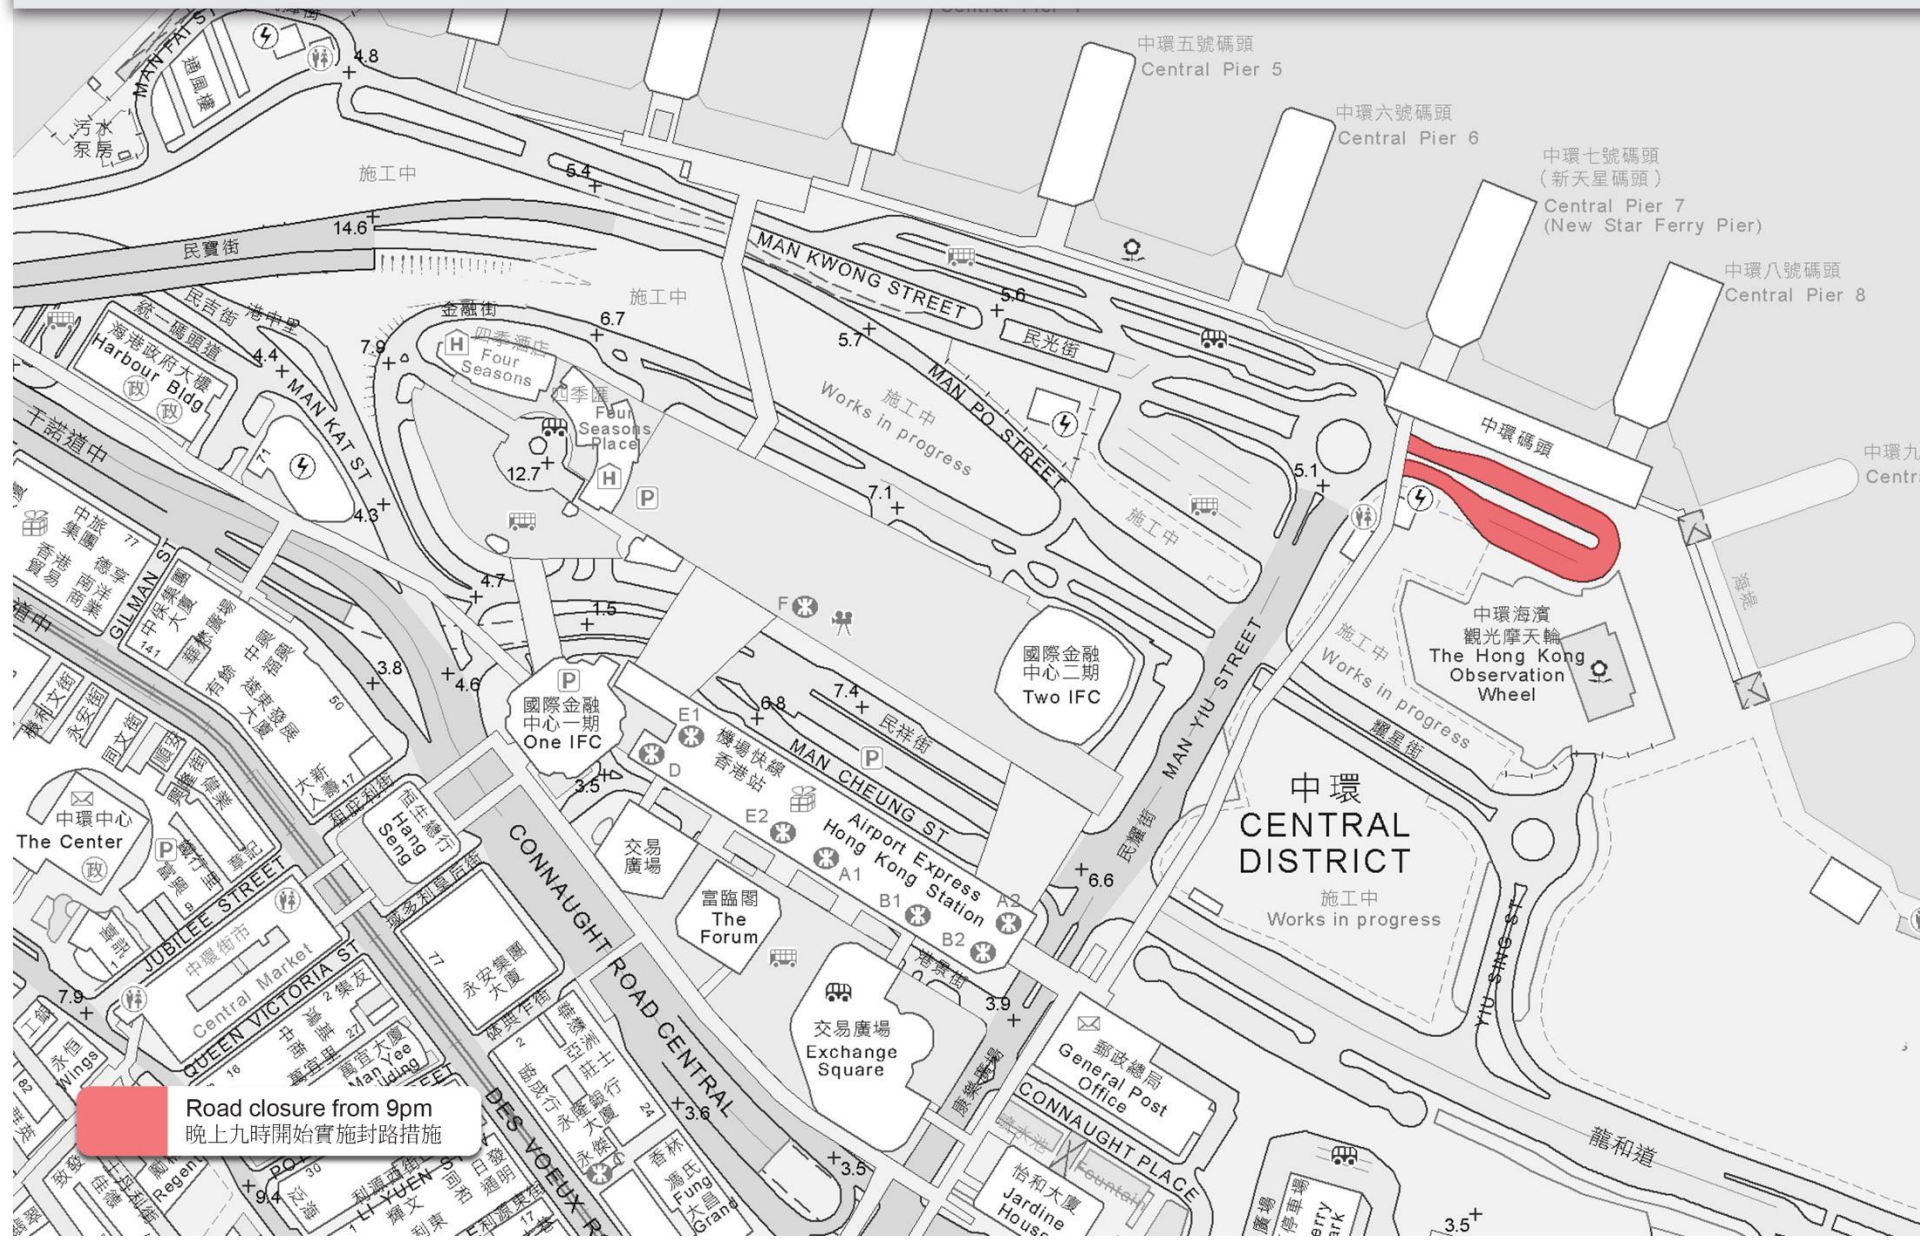

Special Traffic Arrangements in Central on December 31

十二月三十一日中區特別交通安排

 Road closure from 9pm
晚上九時開始實施封路措施