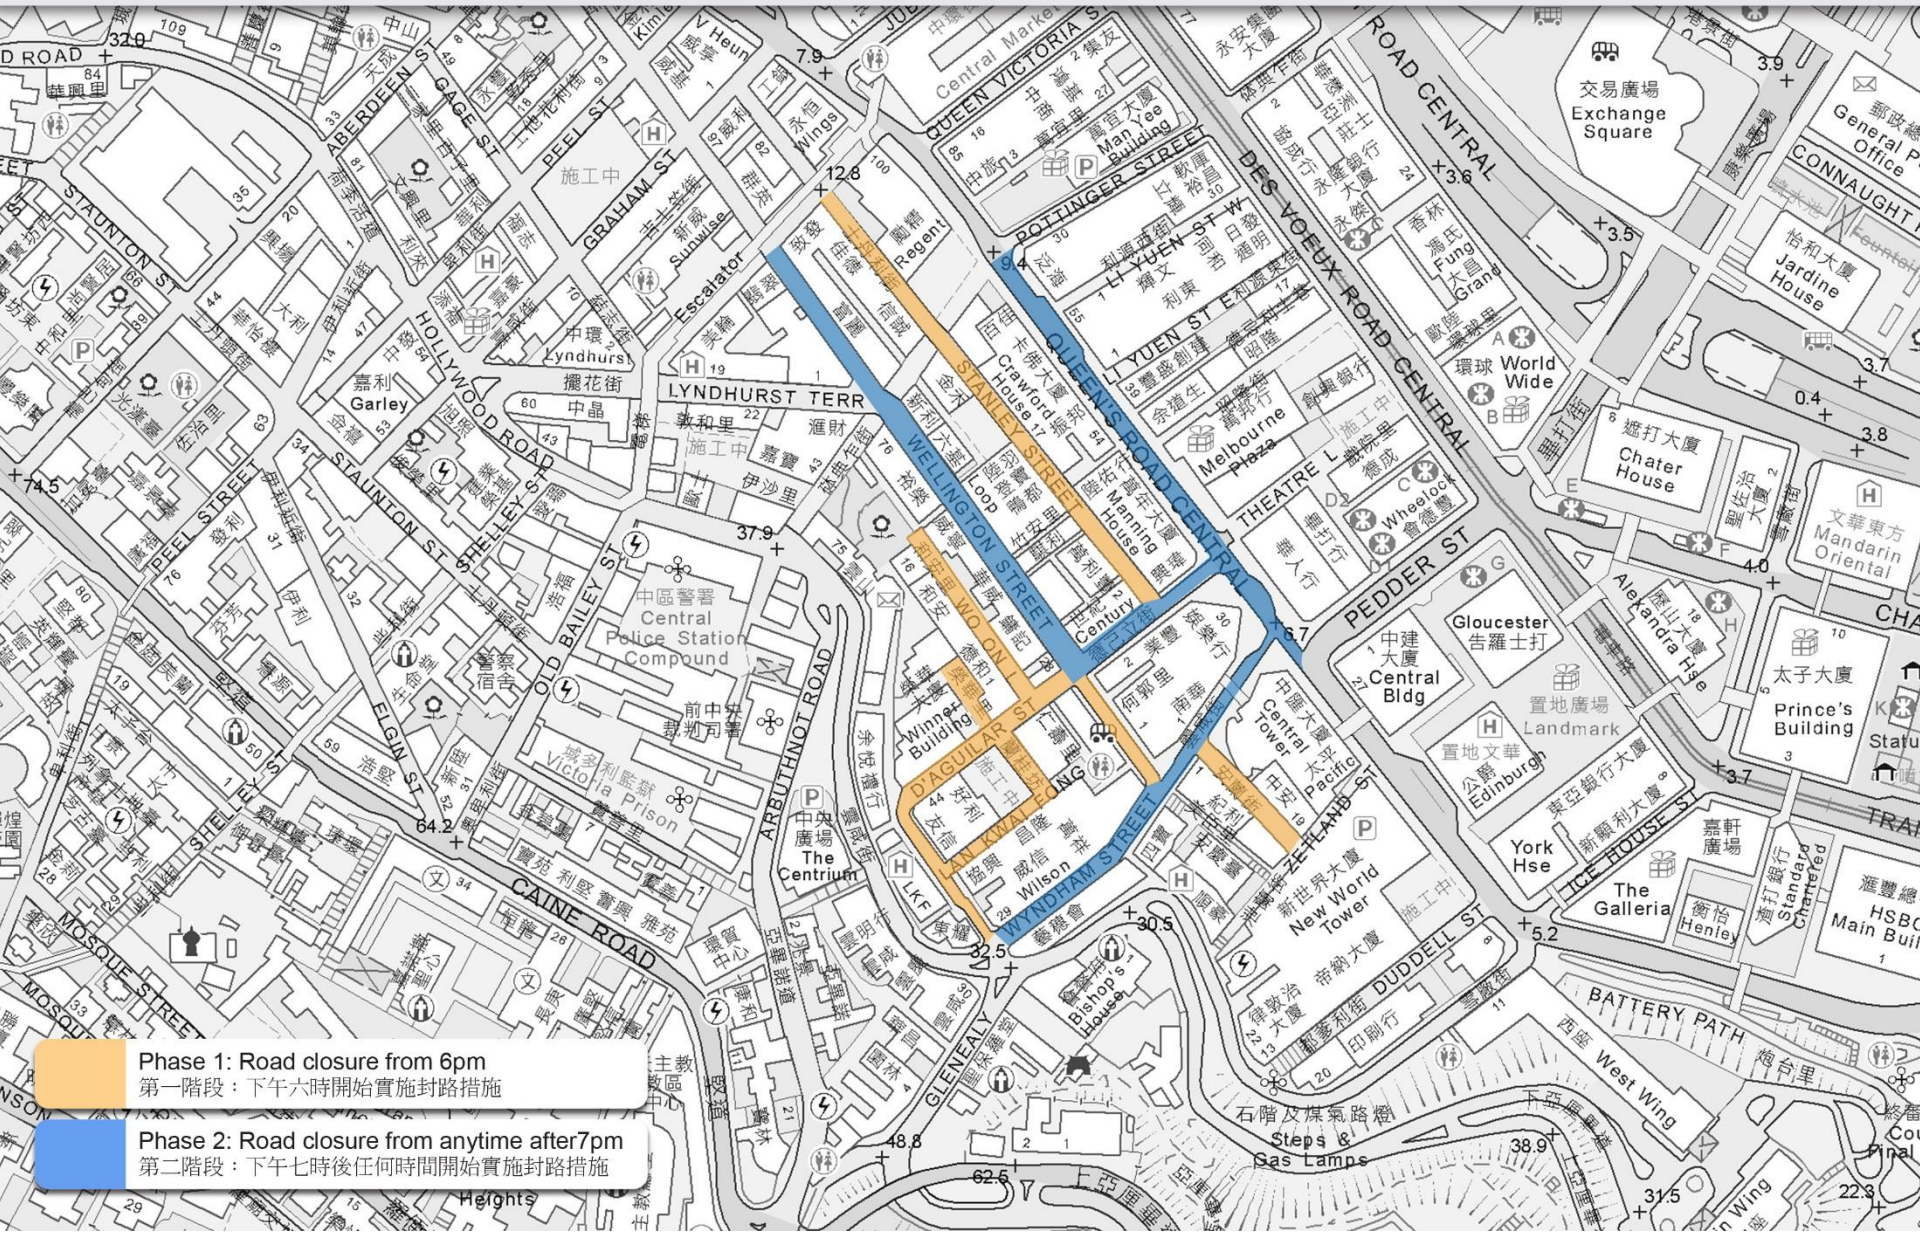

Special Traffic Arrangements in Lan Kwai Fong on December 31

十二月三十一日蘭桂芳特別交通安排

Phase 1: Road closure from 6pm
第一階段：下午六時開始實施封路措施

Phase 2: Road closure from anytime after 7pm
第二階段：下午七時後任何時間開始實施封路措施