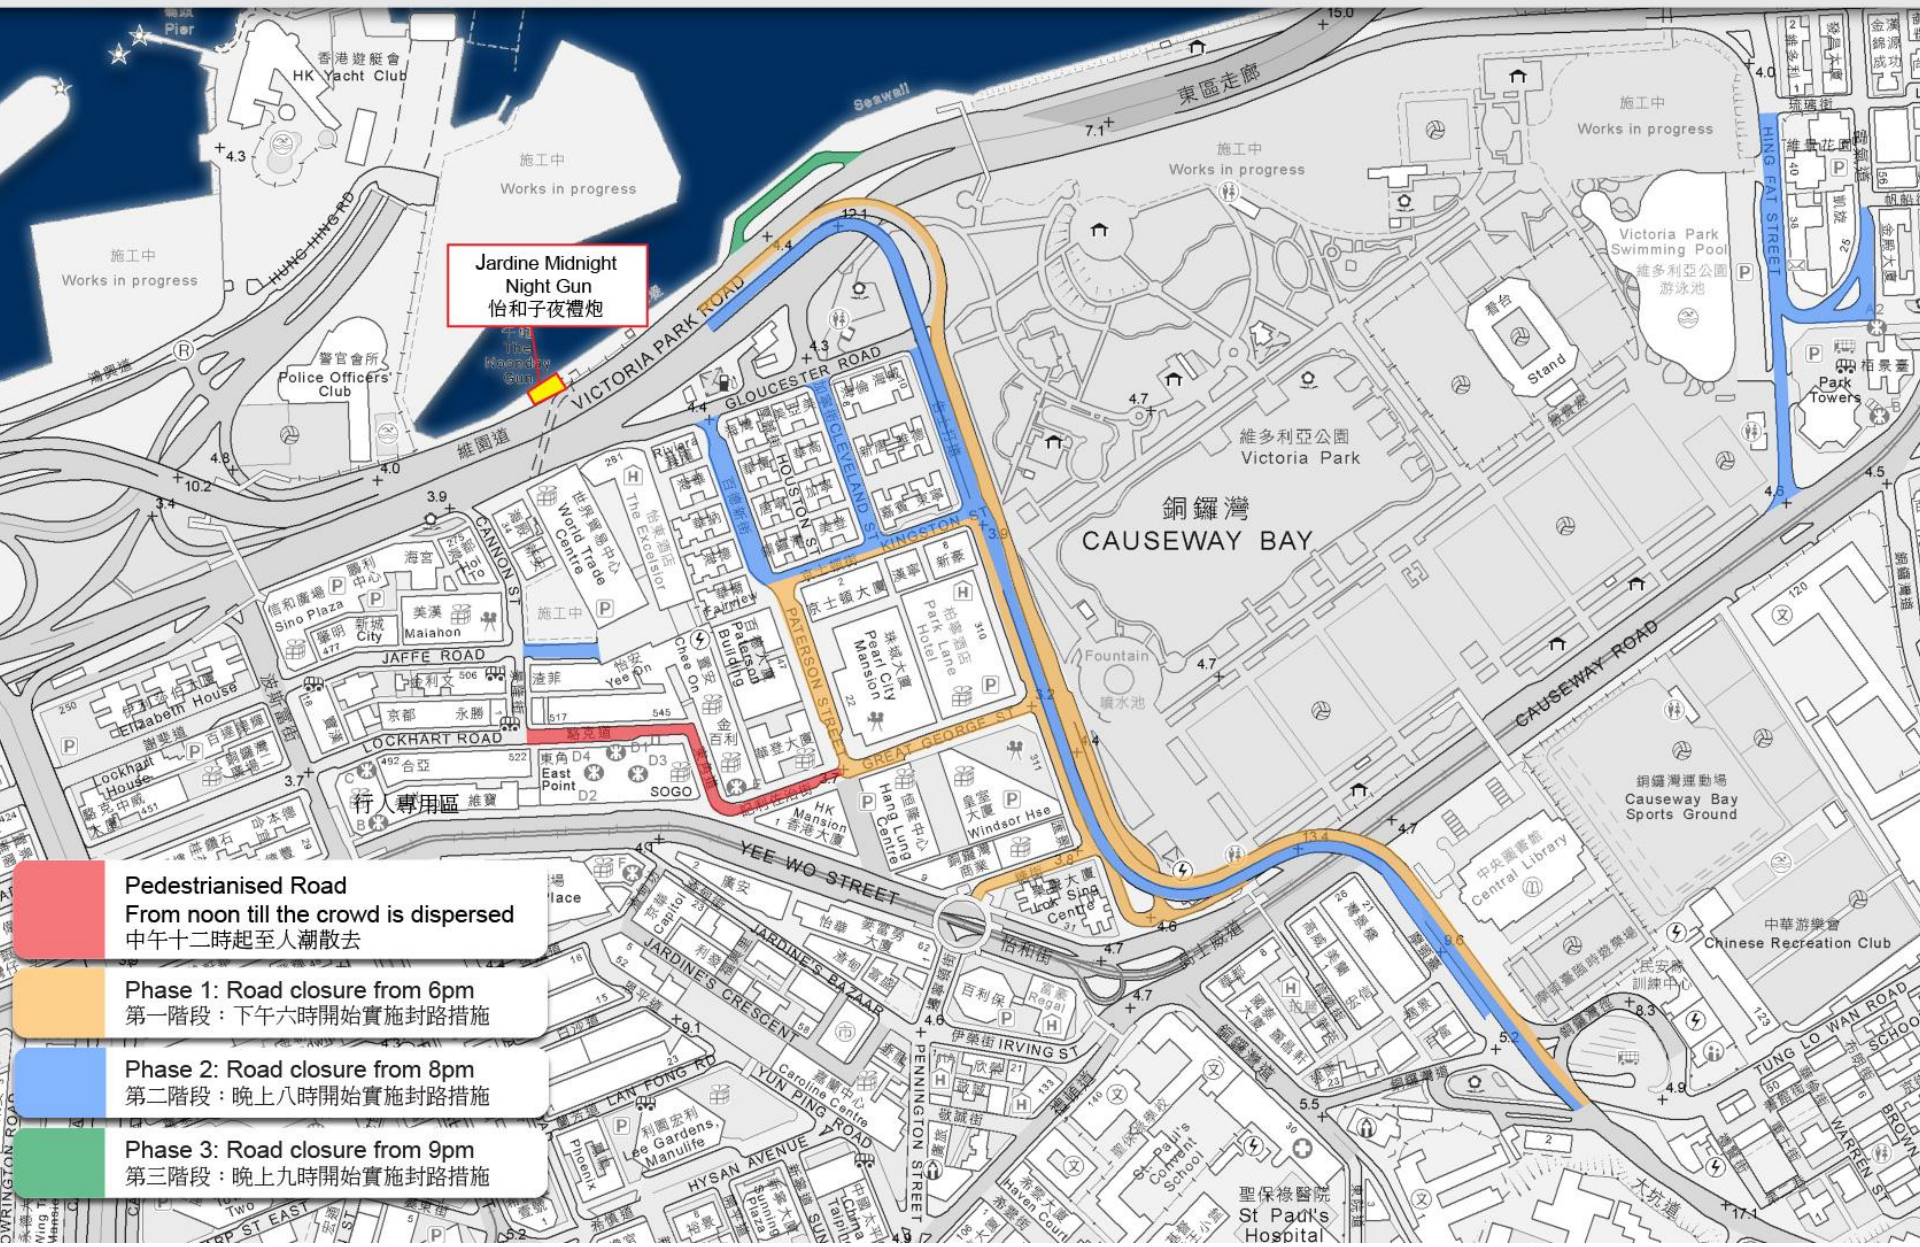

Special Traffic Arrangements in Causeway Bay on December 31

十二月三十一日銅鑼灣一帶特別交通安排

Jardine Midnight Night Gun
怡和子夜禮炮

Pedestrianised Road
From noon till the crowd is dispersed
中午十二時起至人潮散去

Phase 1: Road closure from 6pm
第一階段：下午六時開始實施封路措施

Phase 2: Road closure from 8pm
第二階段：晚上八時開始實施封路措施

Phase 3: Road closure from 9pm
第三階段：晚上九時開始實施封路措施