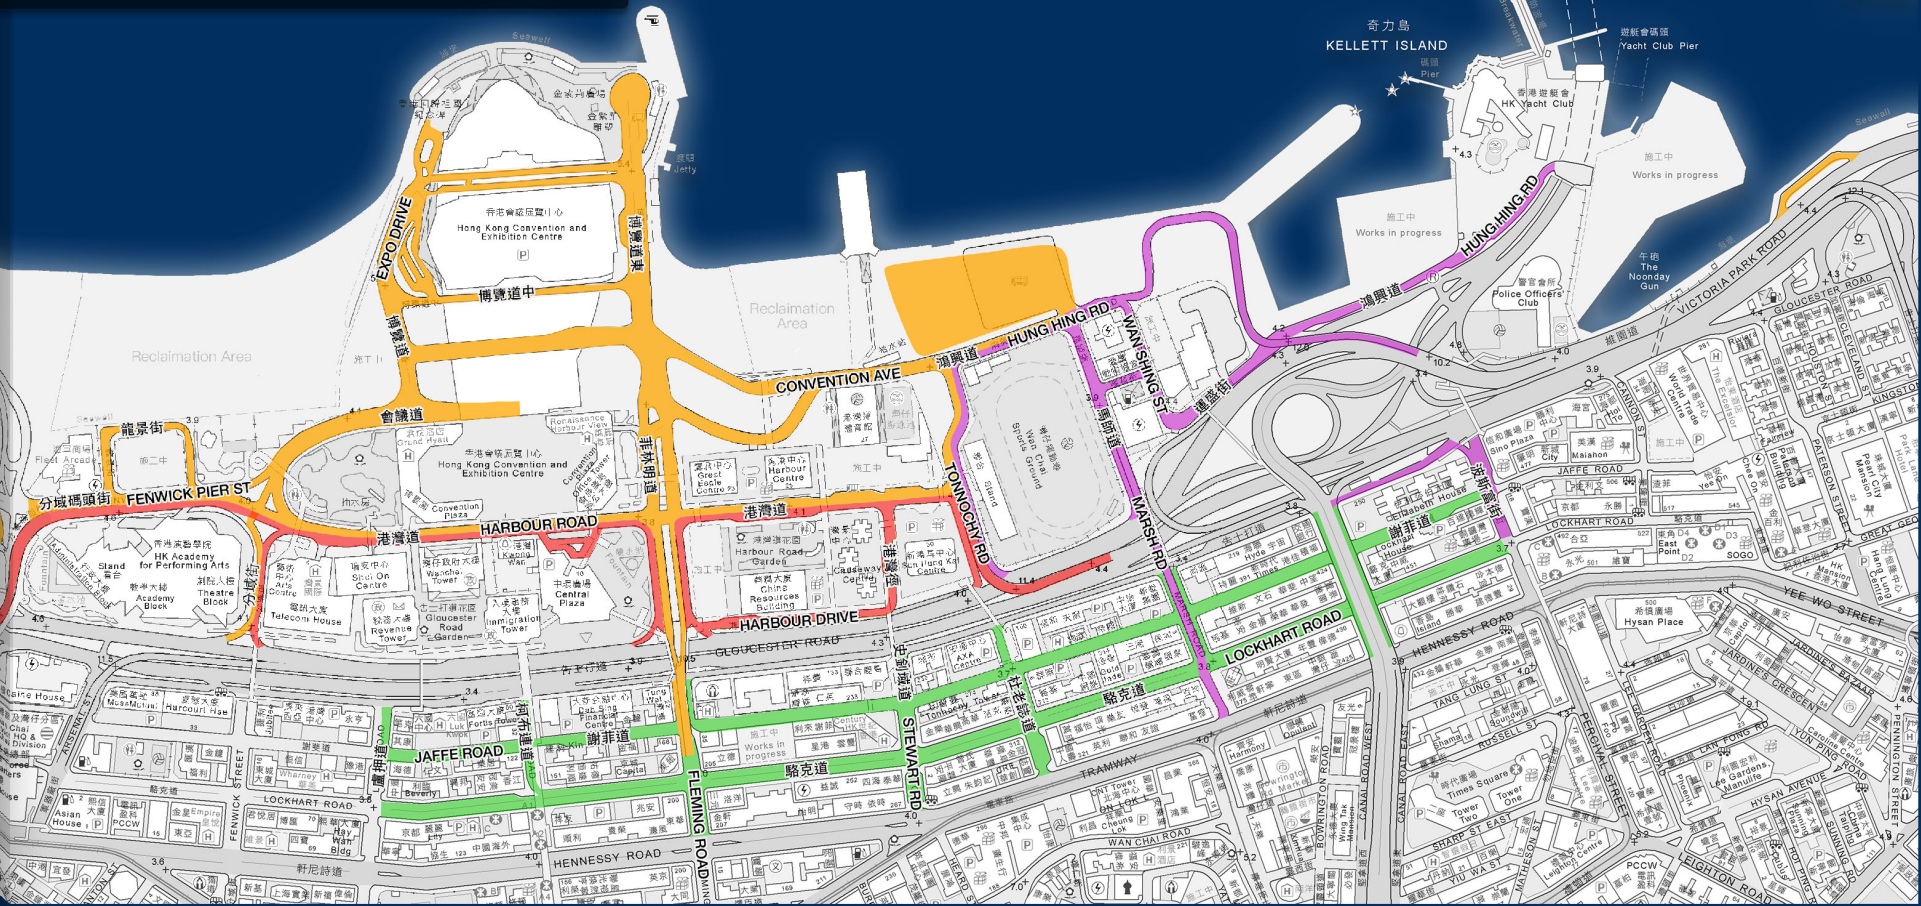

Special traffic arrangements in Wan Chai For Lunar New Year Fireworks Display on 2017-01-29

2017年1月29日賀年煙花匯演灣仔區特別交通安排

維多利亞港

VICTORIA HARBOUR

- Roads to be closed at 6:30pm
下午6時30分開始封閉
- Roads to be closed at 7:45pm
晚上7時45分開始封閉
- Roads to be closed 15 mins before the finish of the fireworks display
煙花匯演完結前15分鐘開始封路
- Roads may be closed subject to crowd and traffic situation
視乎交通及人流情況封路

Central 中區

銅鑼灣
CAUSEWAY
TYPHOON