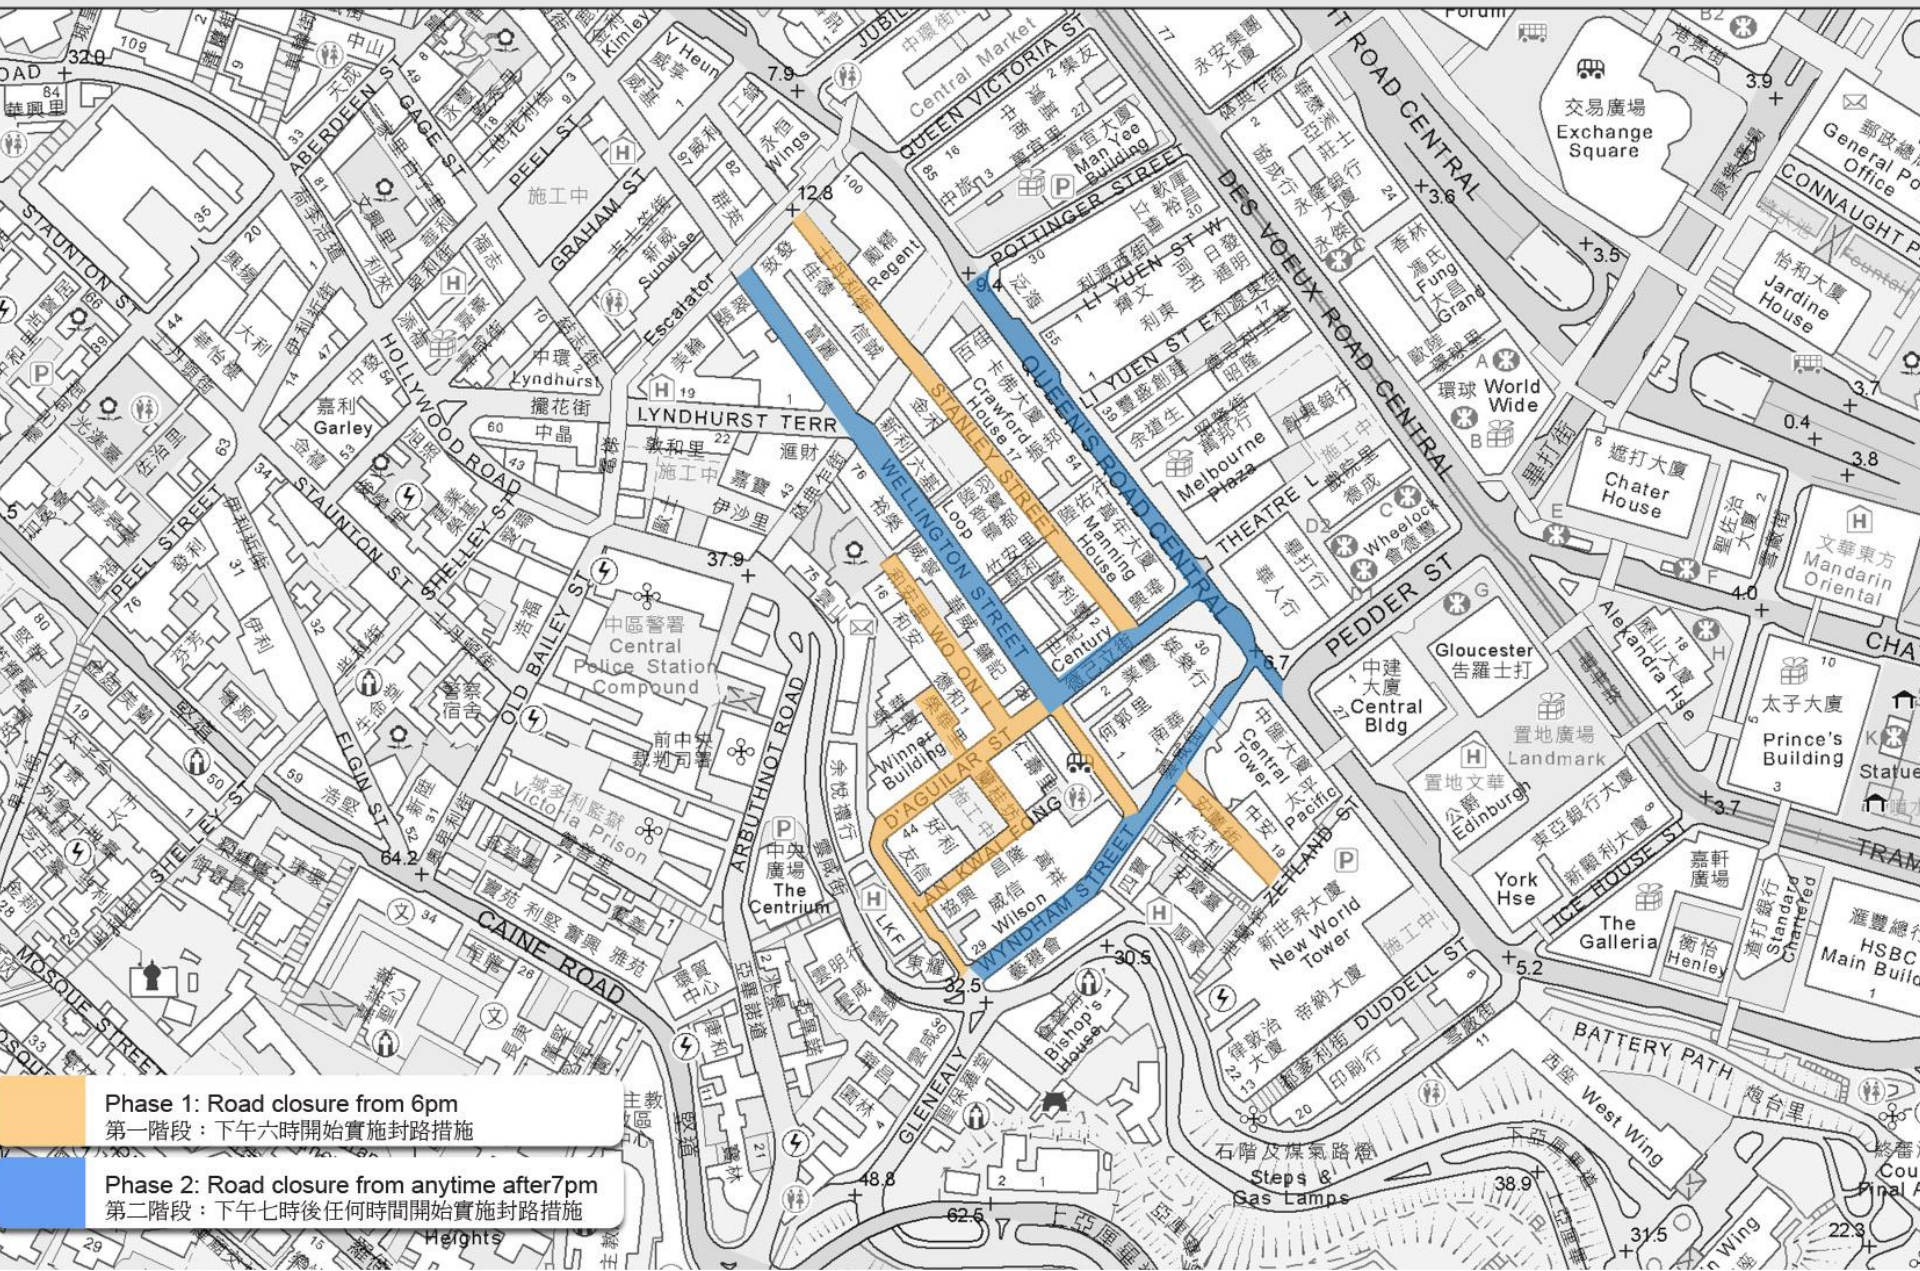

Special Traffic Arrangements at Lan Kwai Fong for Christmas Eve on December 24

十二月二十四日平安夜蘭桂芳特別交通安排

Phase 1: Road closure from 6pm
第一階段：下午六時開始實施封路措施

Phase 2: Road closure from anytime after 7pm
第二階段：下午七時後任何時間開始實施封路措施