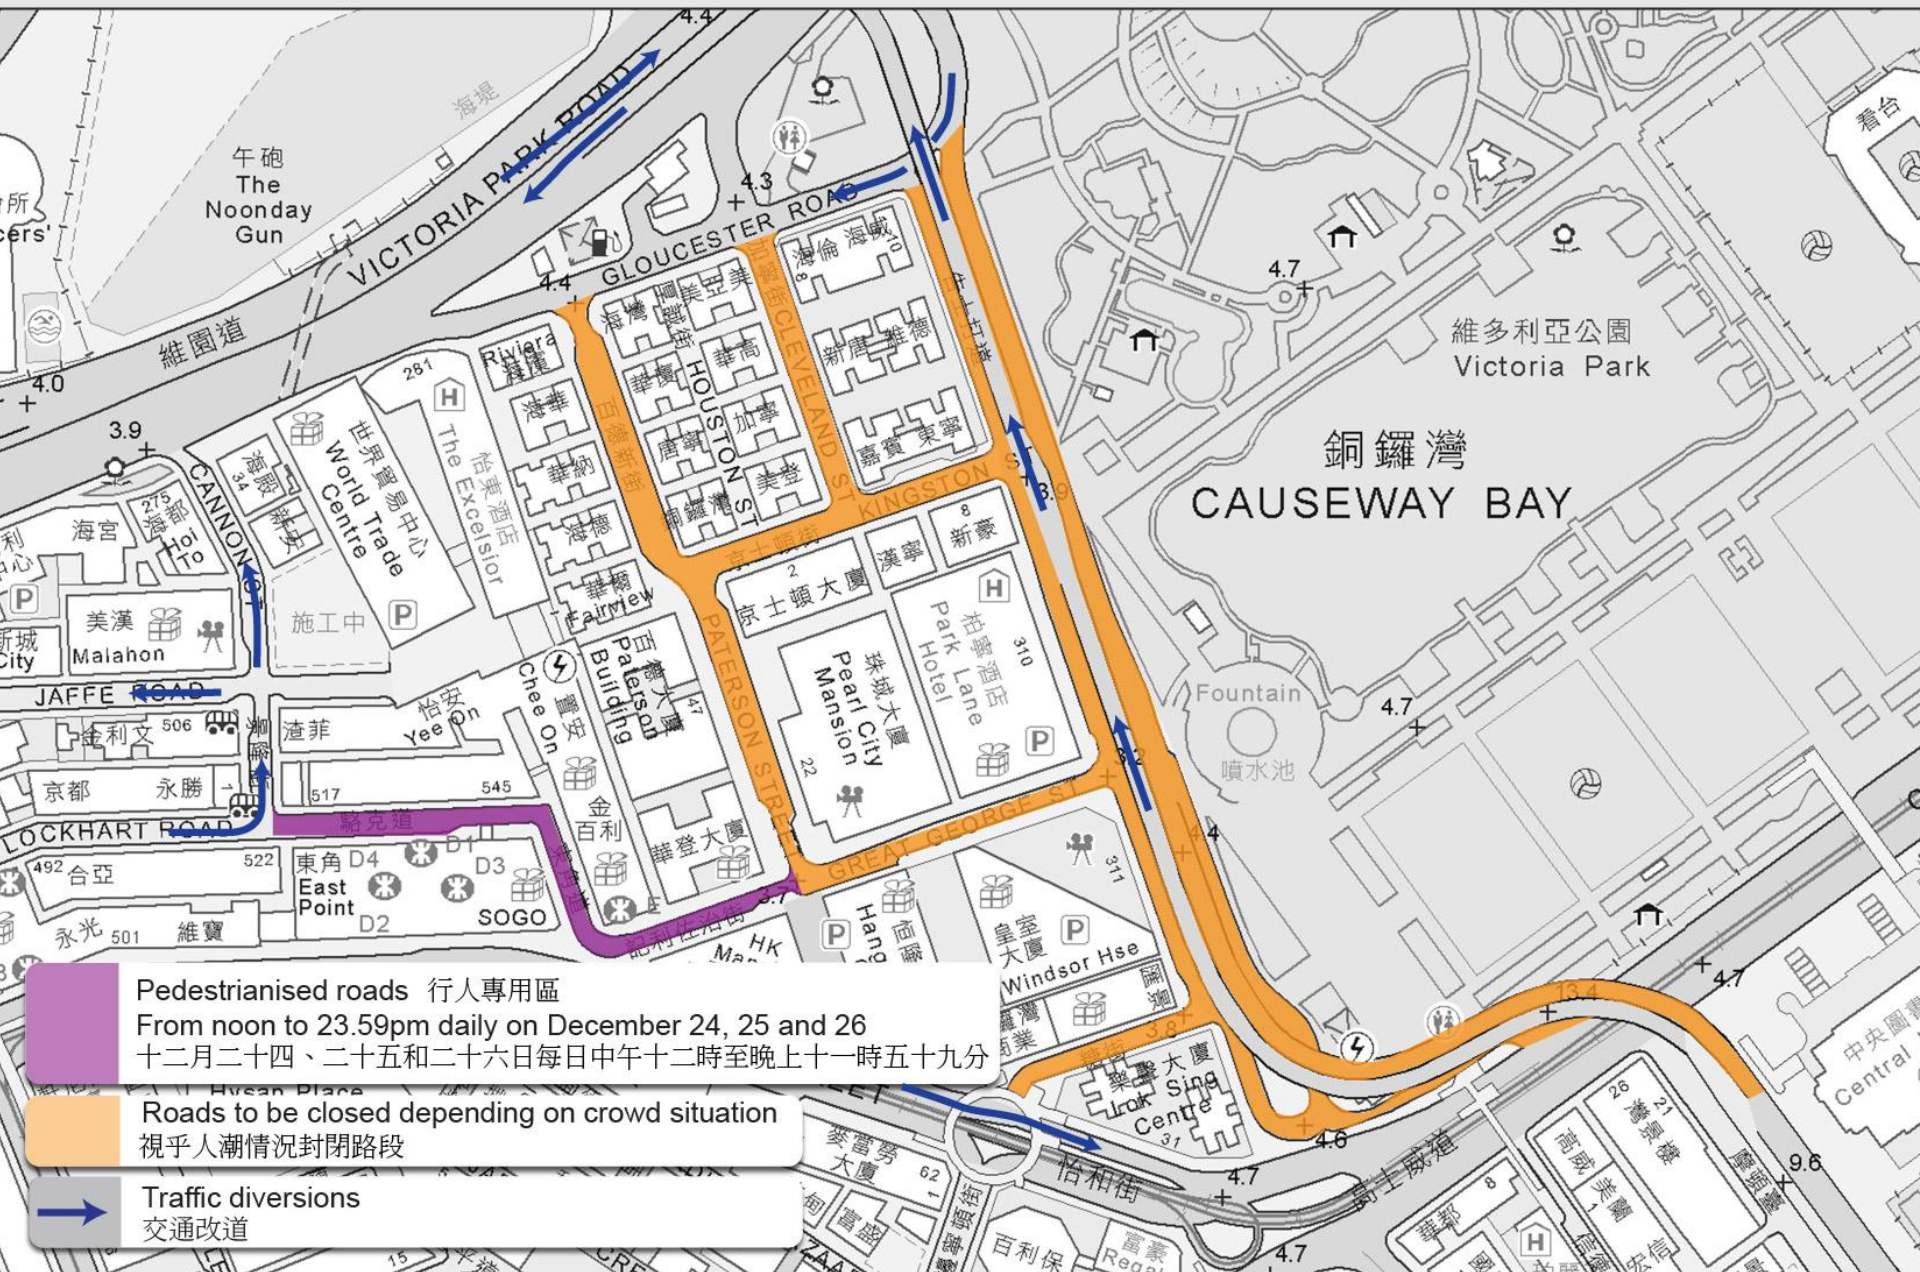

Special Traffic Arrangements in the vicinity of Victoria Park for Christmas

聖誕節維多利亞公園一帶特別交通安排

-  Pedestrianised roads 行人專用區
From noon to 23.59pm daily on December 24, 25 and 26
十二月二十四、二十五和二十六日每日中午十二時至晚上十一時五十九分
-  Roads to be closed depending on crowd situation
視乎人潮情況封閉路段
-  Traffic diversions
交通改道