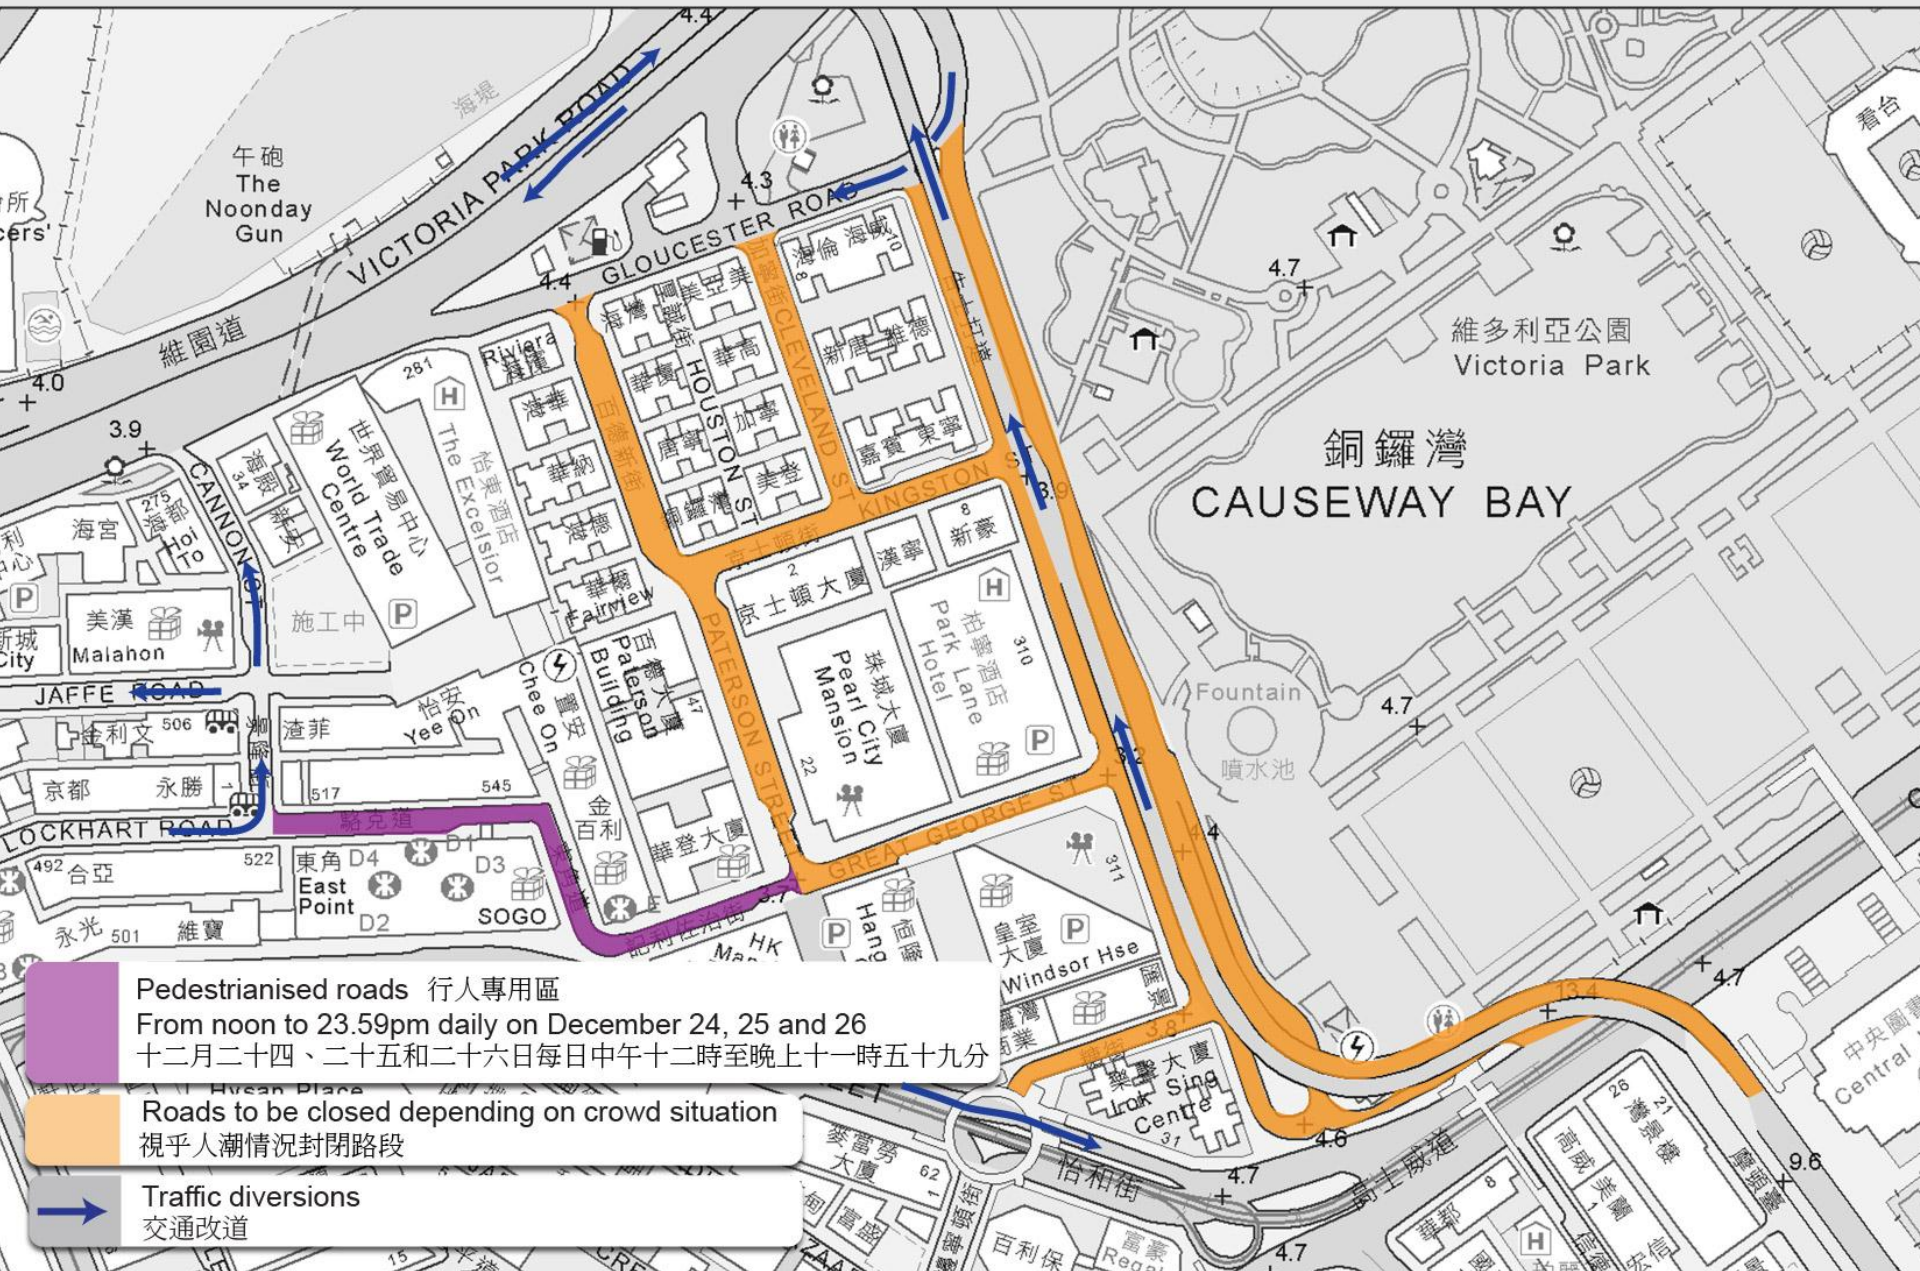

Special Traffic Arrangements in the vicinity of Victoria Park for Christmas

聖誕節維多利亞公園一帶特別交通安排

-  Pedestrianised roads 行人專用區
From noon to 23.59pm daily on December 24, 25 and 26
十二月二十四、二十五和二十六日每日中午十二時至晚上十一時五十九分
-  Roads to be closed depending on crowd situation
視乎人潮情況封閉路段
-  Traffic diversions
交通改道