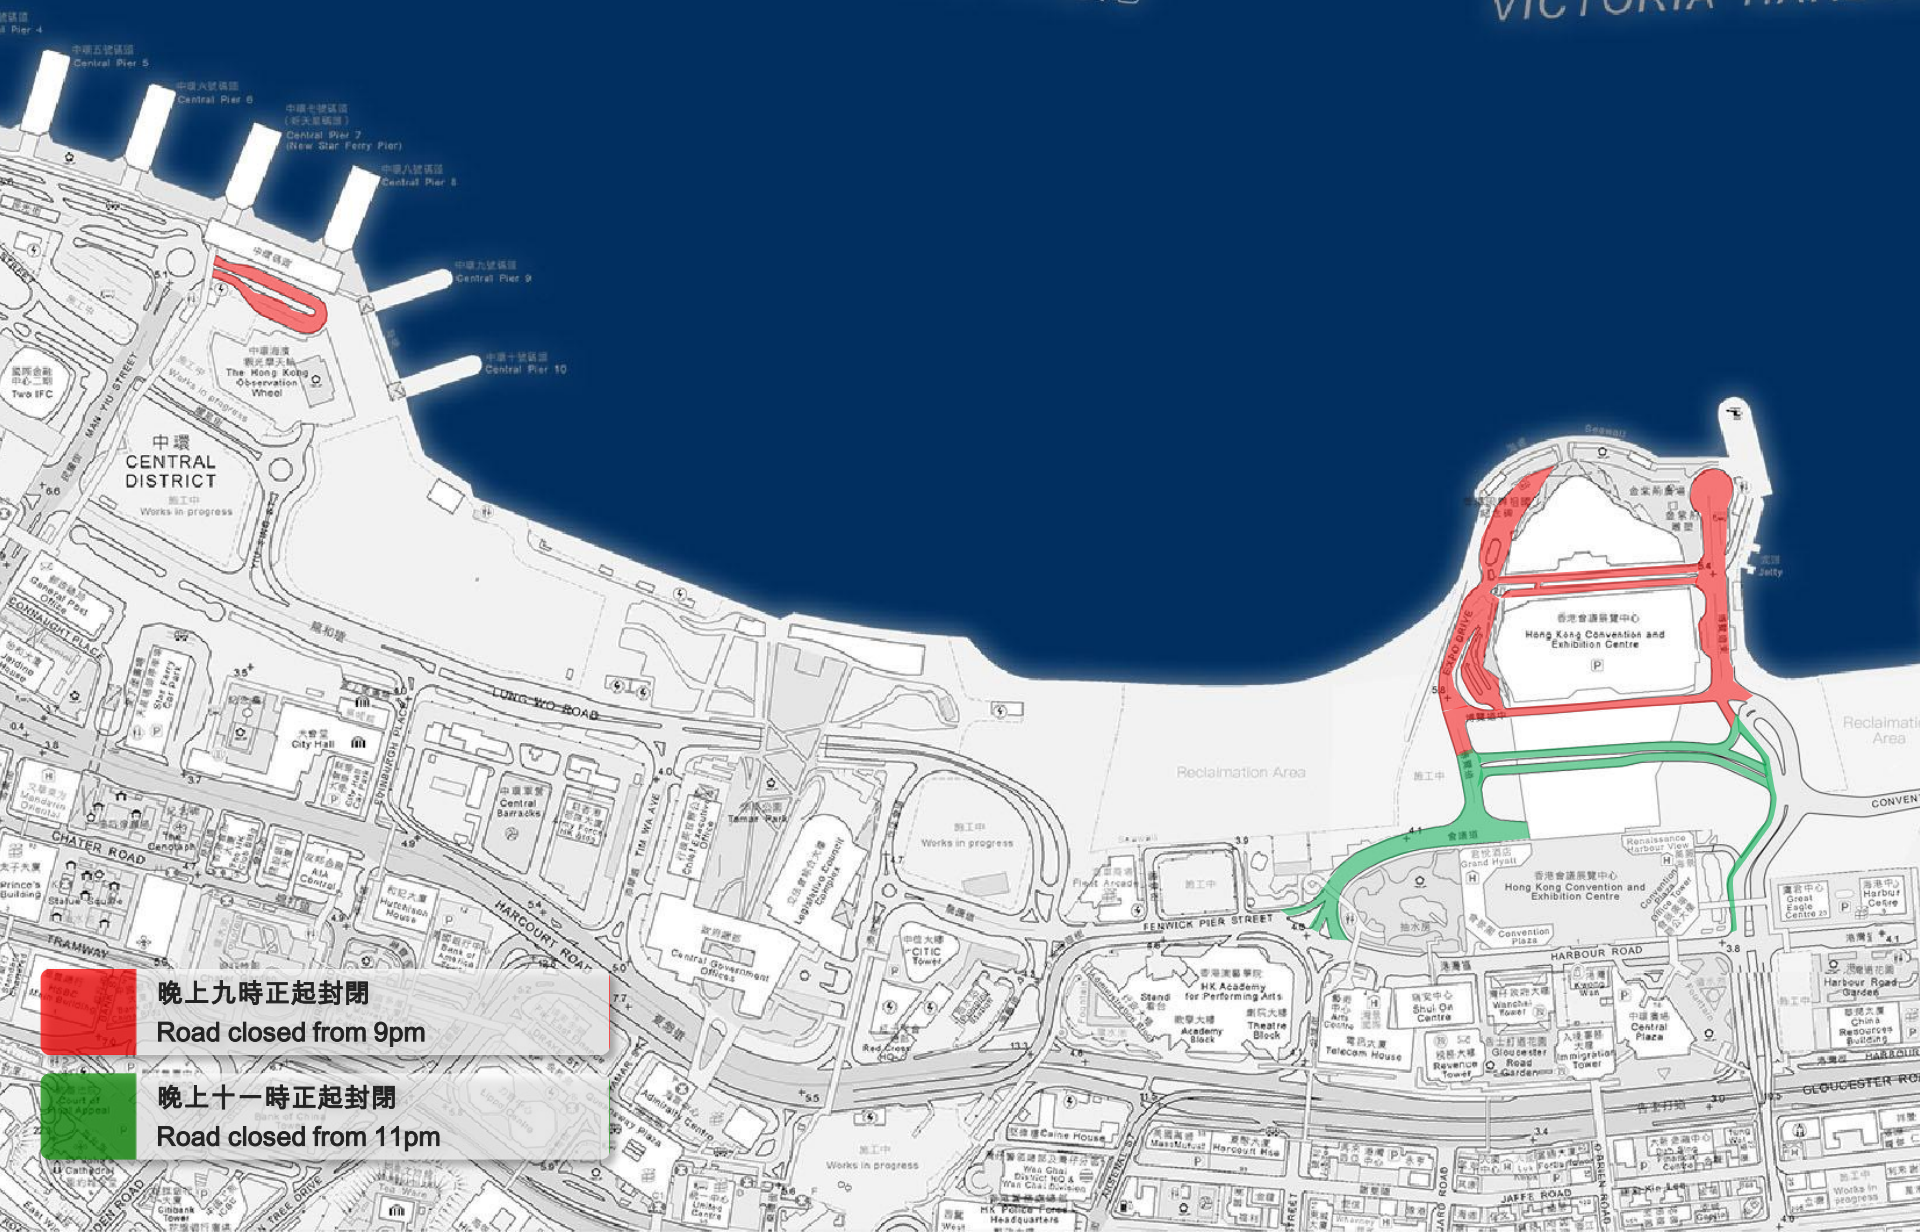

Special traffic arrangements in Wan Chai North and Central on December 31

十二月三十一日灣仔北及中區特別交通安排

維多利亞港

VICTORIA HARBOUR

晚上九時正起封閉

Road closed from 9pm

晚上十一時正起封閉

Road closed from 11pm