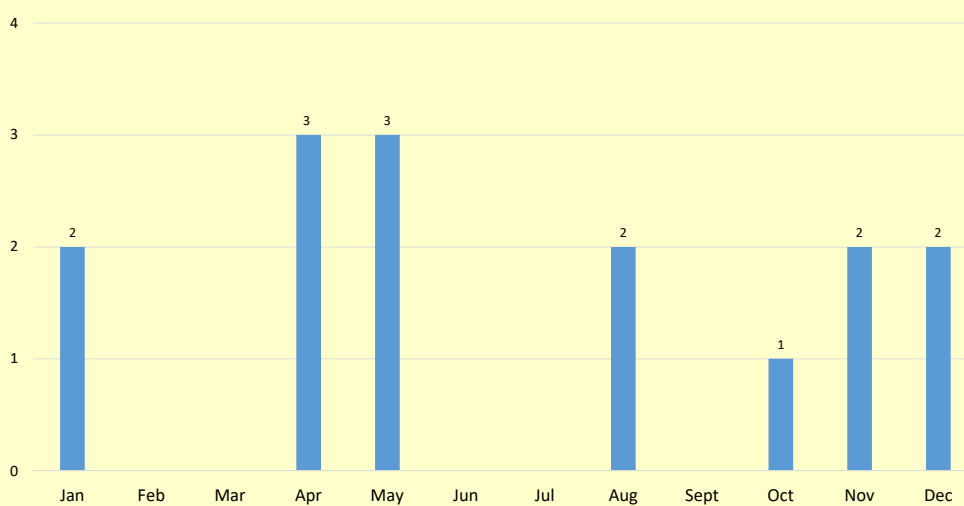

Figure 1 . Number of tuberculosis cluster in school setting in 2017 by type of school

Figure 2. Number of tuberculosis cluster in school setting in 2017 by month

Note: (1) Data as of May 31, 2018
(2) Total 15 clusters