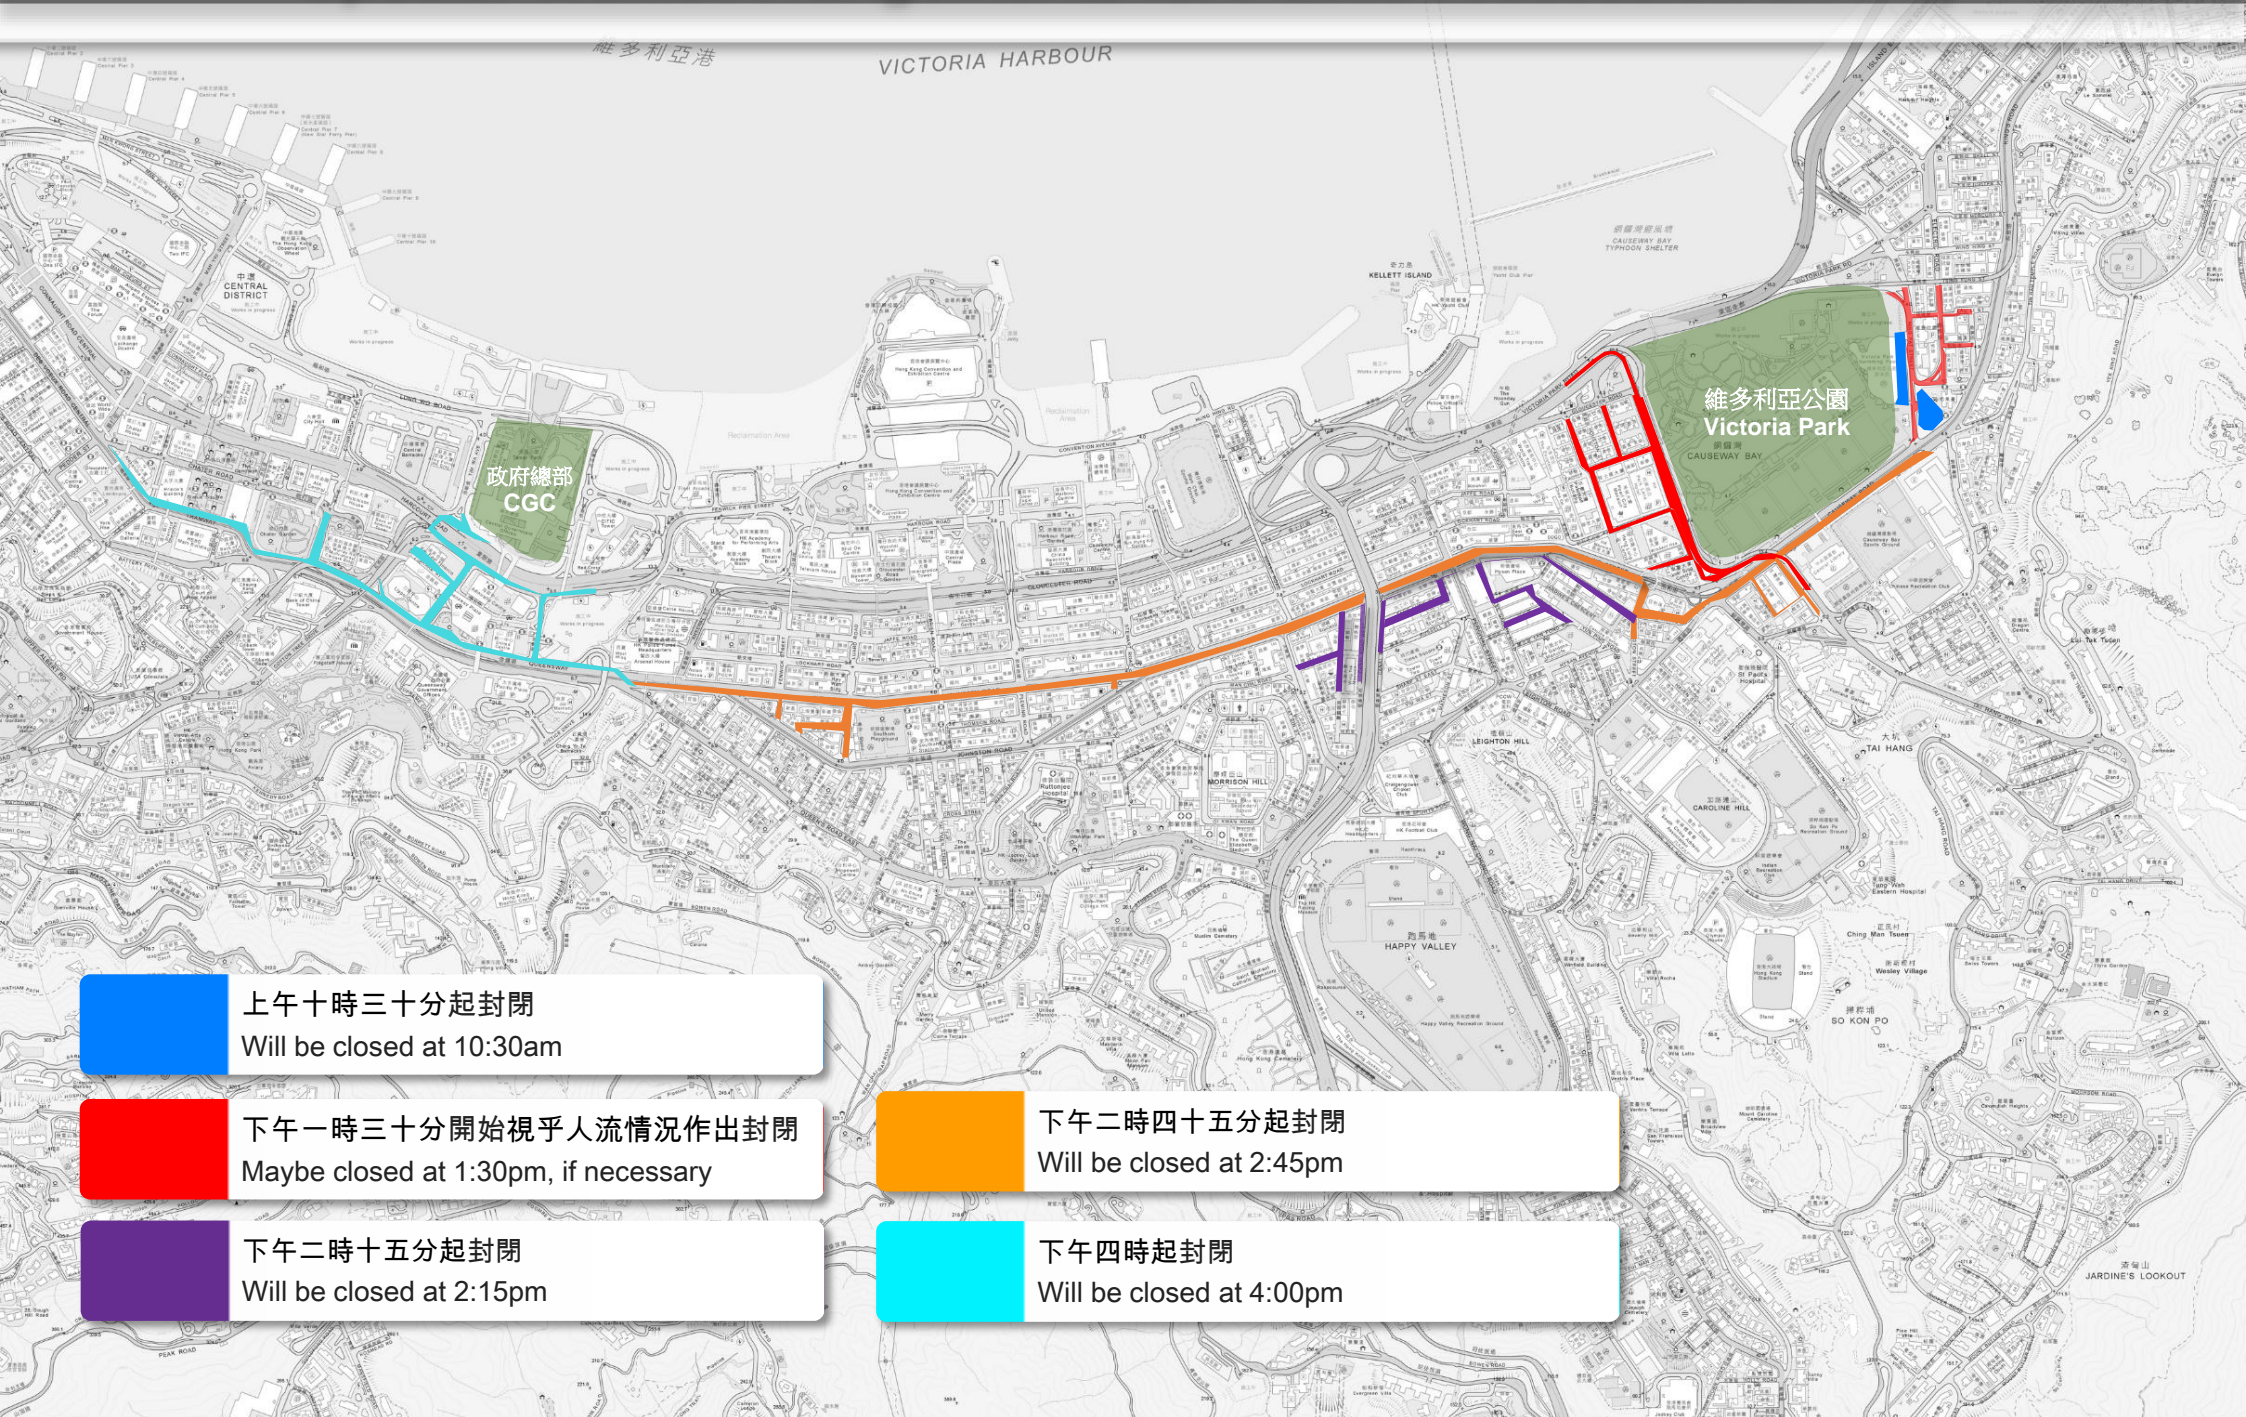

七月一日公眾遊行特別交通安排 Special Traffic Arrangements for Public Procession on July 1

上午十時三十分起封閉
Will be closed at 10:30am

下午一時三十分開始視乎人流情況作出封閉
Maybe closed at 1:30pm, if necessary

下午二時十五分起封閉
Will be closed at 2:15pm

下午二時四十五分起封閉
Will be closed at 2:45pm

下午四時起封閉
Will be closed at 4:00pm