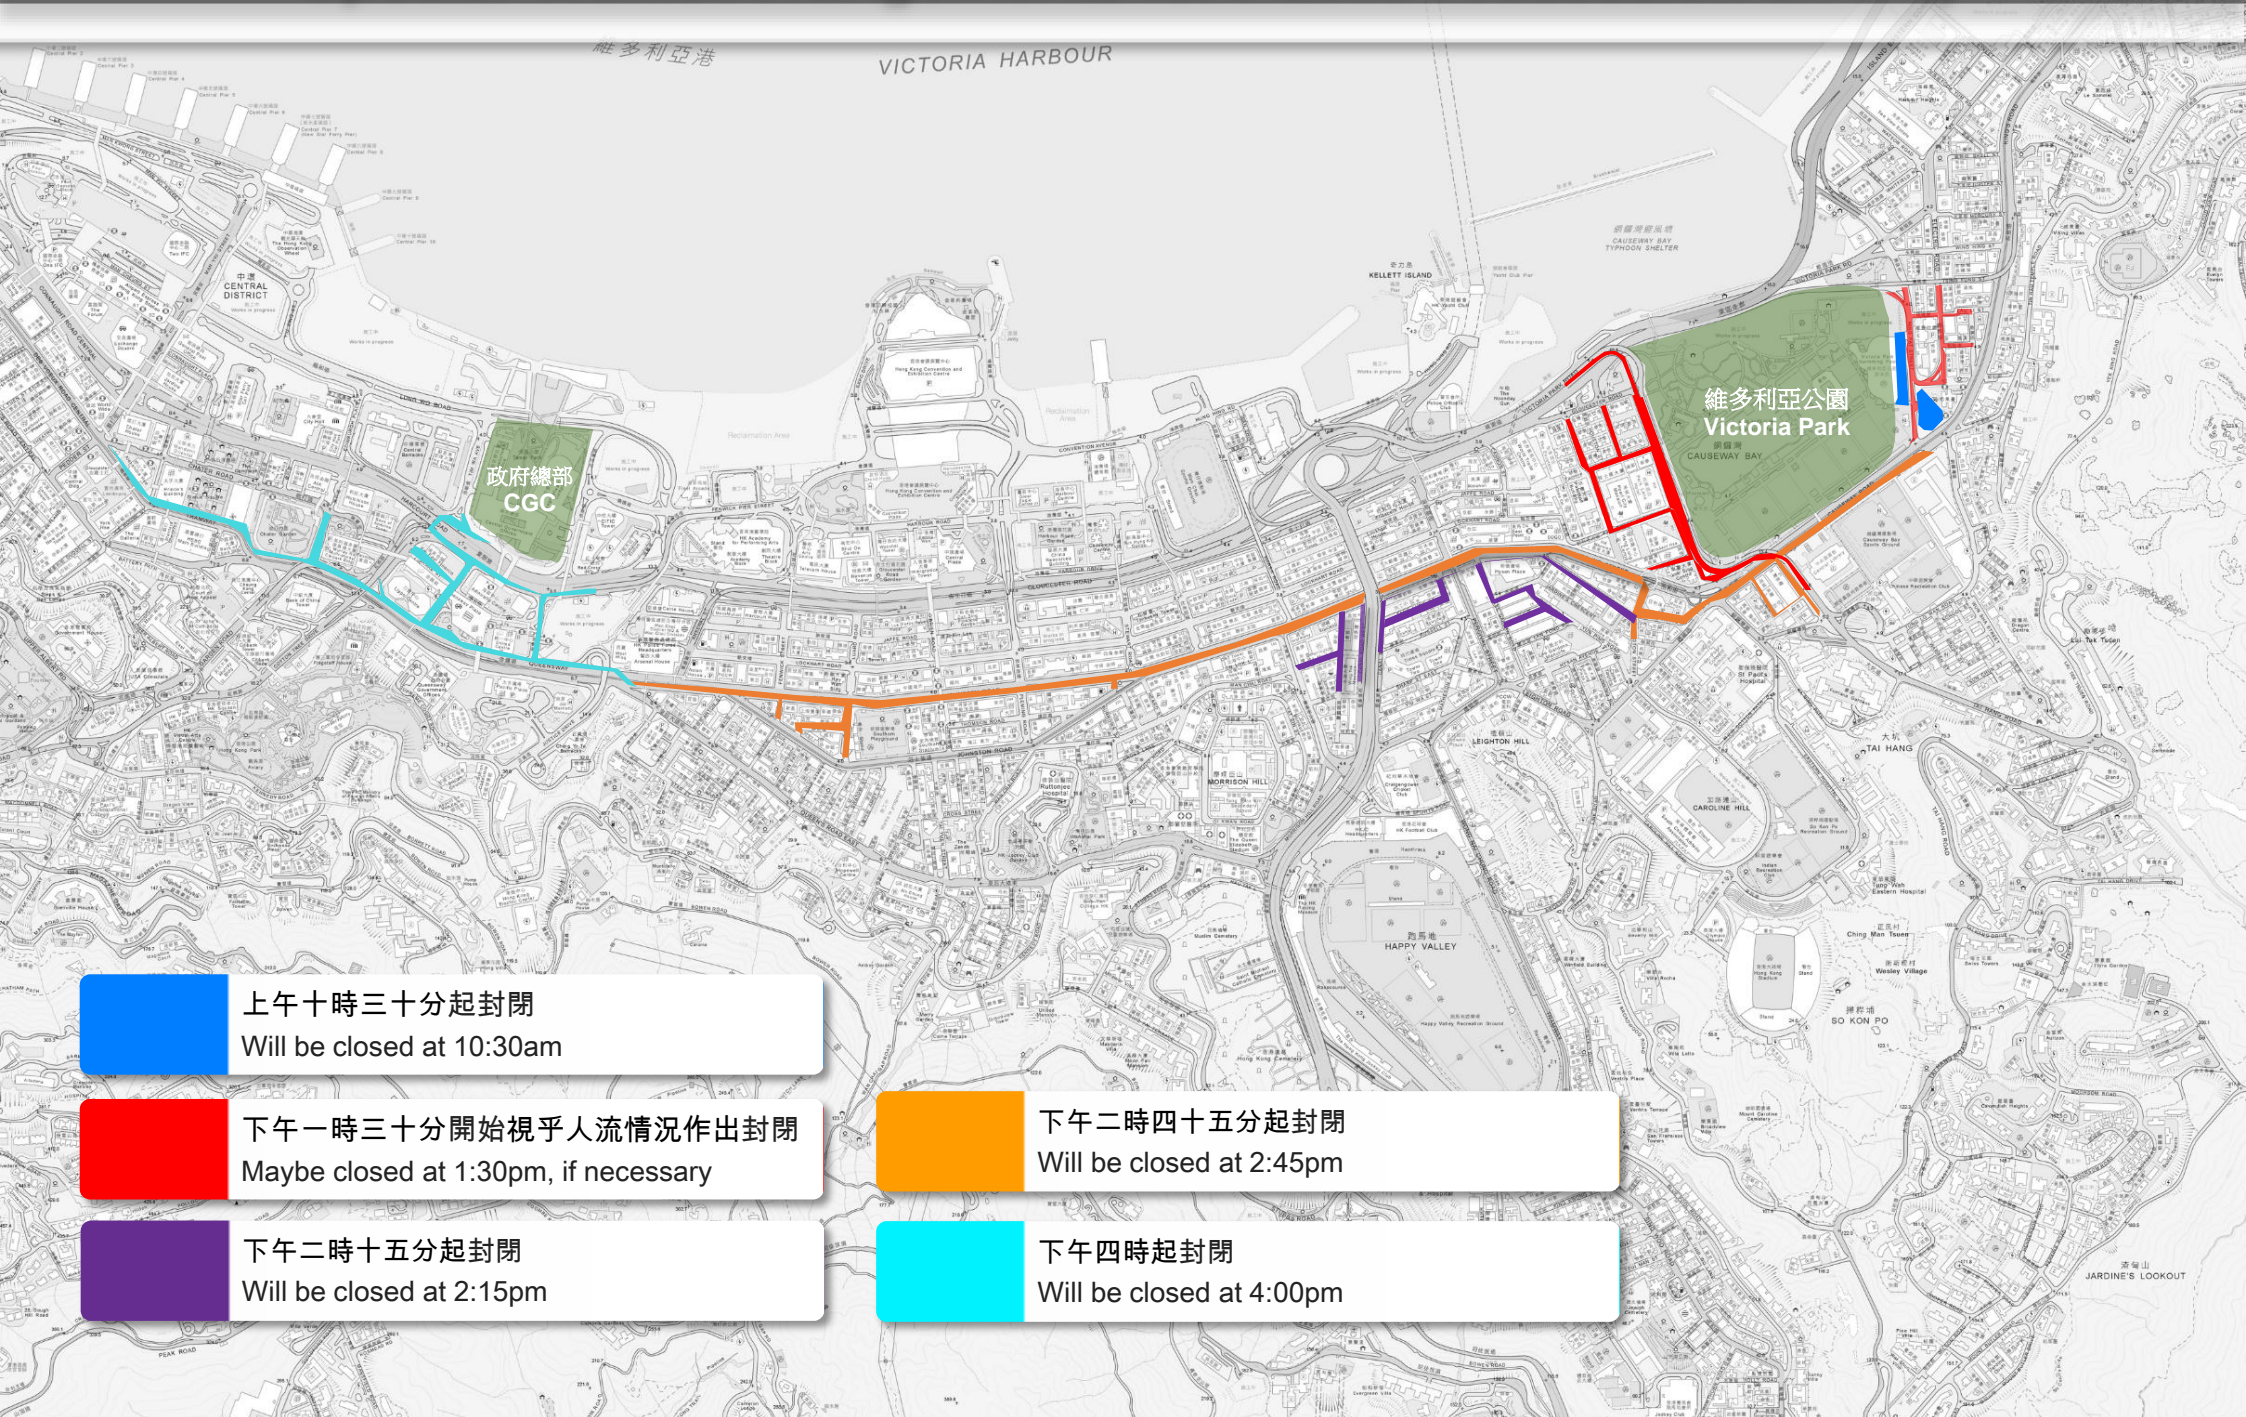

七月一日公眾遊行特別交通安排

Special Traffic Arrangements for Public Procession on July 1

上午十時三十分起封閉
Will be closed at 10:30am

下午一時三十分開始視乎人流情況作出封閉
Maybe closed at 1:30pm, if necessary

下午二時十五分起封閉
Will be closed at 2:15pm

下午二時四十五分起封閉
Will be closed at 2:45pm

下午四時起封閉
Will be closed at 4:00pm