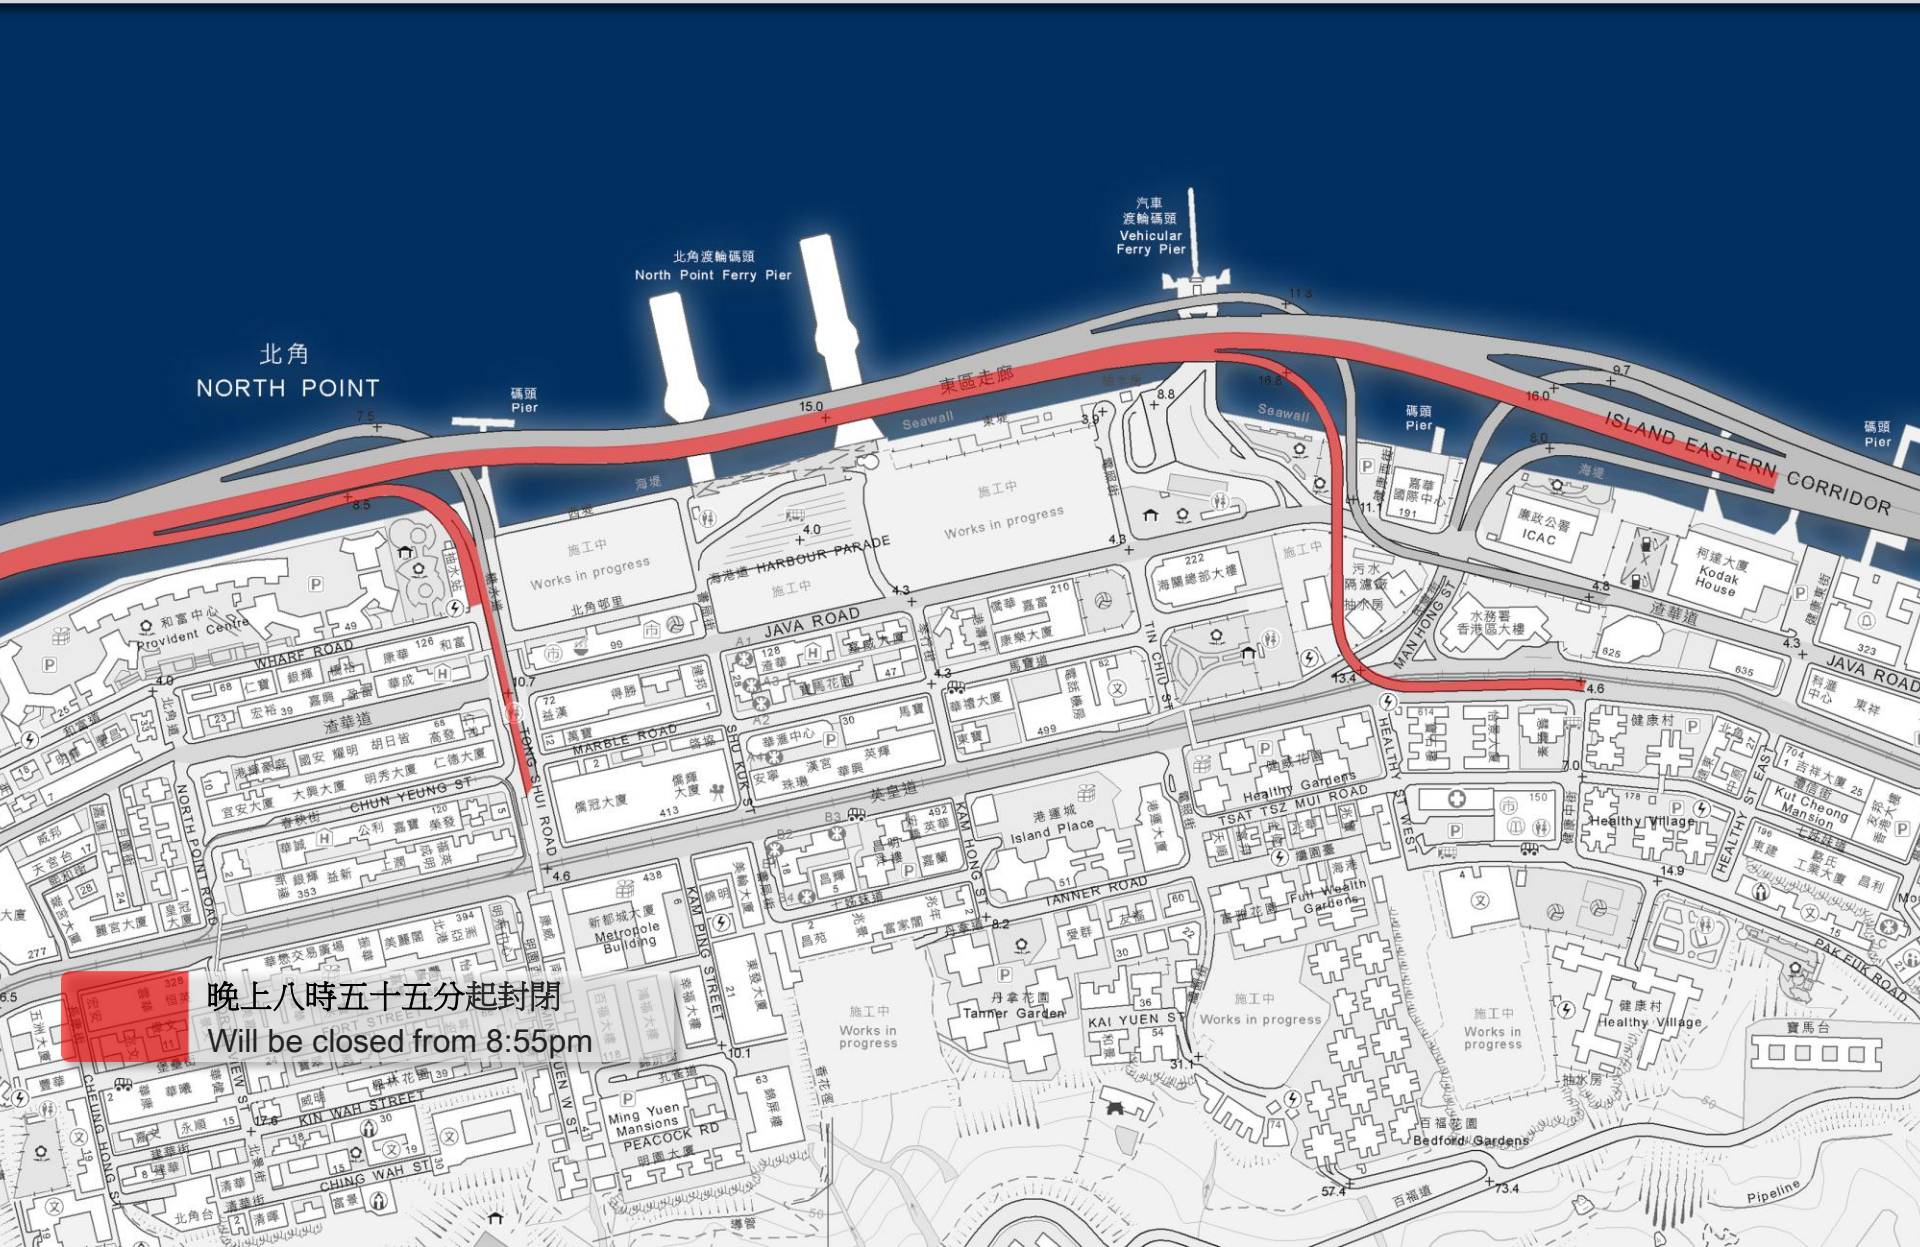

Special traffic arrangements in Island Eastern Corridor for National Day Fireworks Display on October 1, 2018

二〇一八年十月一日國慶日煙花匯演東區走廊特別交通安排

晚上八時五十五分起封閉
Will be closed from 8:55pm