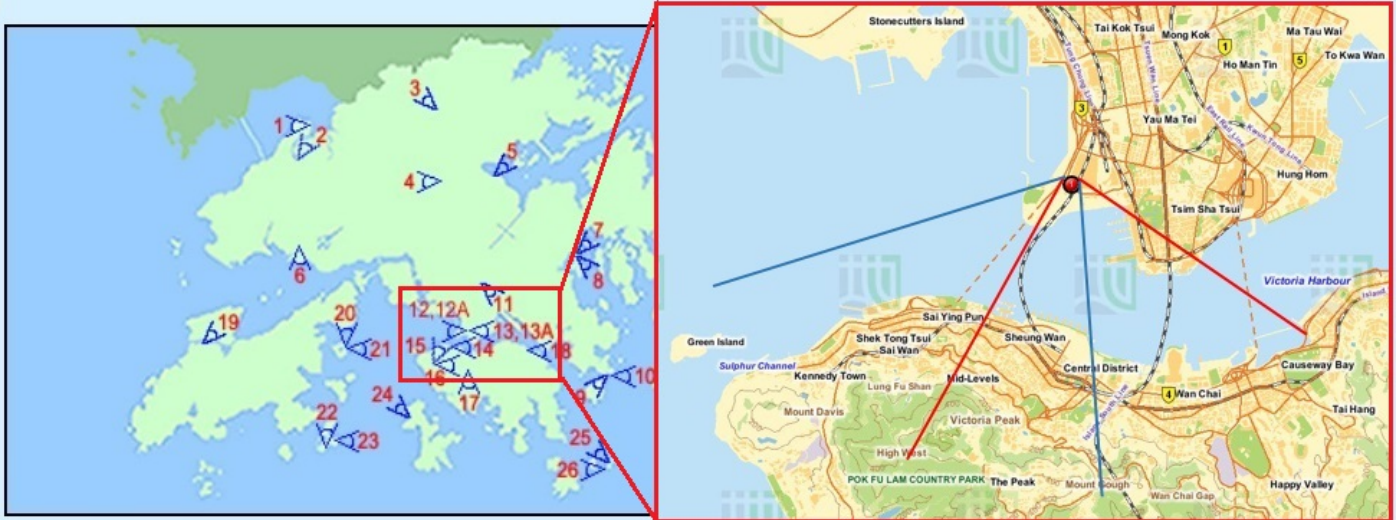

Regional Weather in Hong Kong

Latest Weather Photo

[All Areas](#)

[New Territories](#)

[Kowloon](#)

[Hong Kong Island](#)

[Lantau and other islands](#)

Kowloon

11) Kowloon City (over looking eastern Kowloon and eastern part of Hong Kong Island)

Tsim Sha Tsui 12) (looking towards the west)

Tsim Sha Tsui 13) (looking towards the east)

12A) International Commerce Centre (looking towards the southwest)

13A) International Commerce Centre (looking towards the southeast)

The Hong Kong Observatory's "Regional Weather in Hong Kong" webpage shows real-time weather photos at 28 sites. The real-time weather photos captured by the two new cameras at the International Commerce Centre facing southwest and southeast, and their areas of coverage are highlighted in the red boxes.