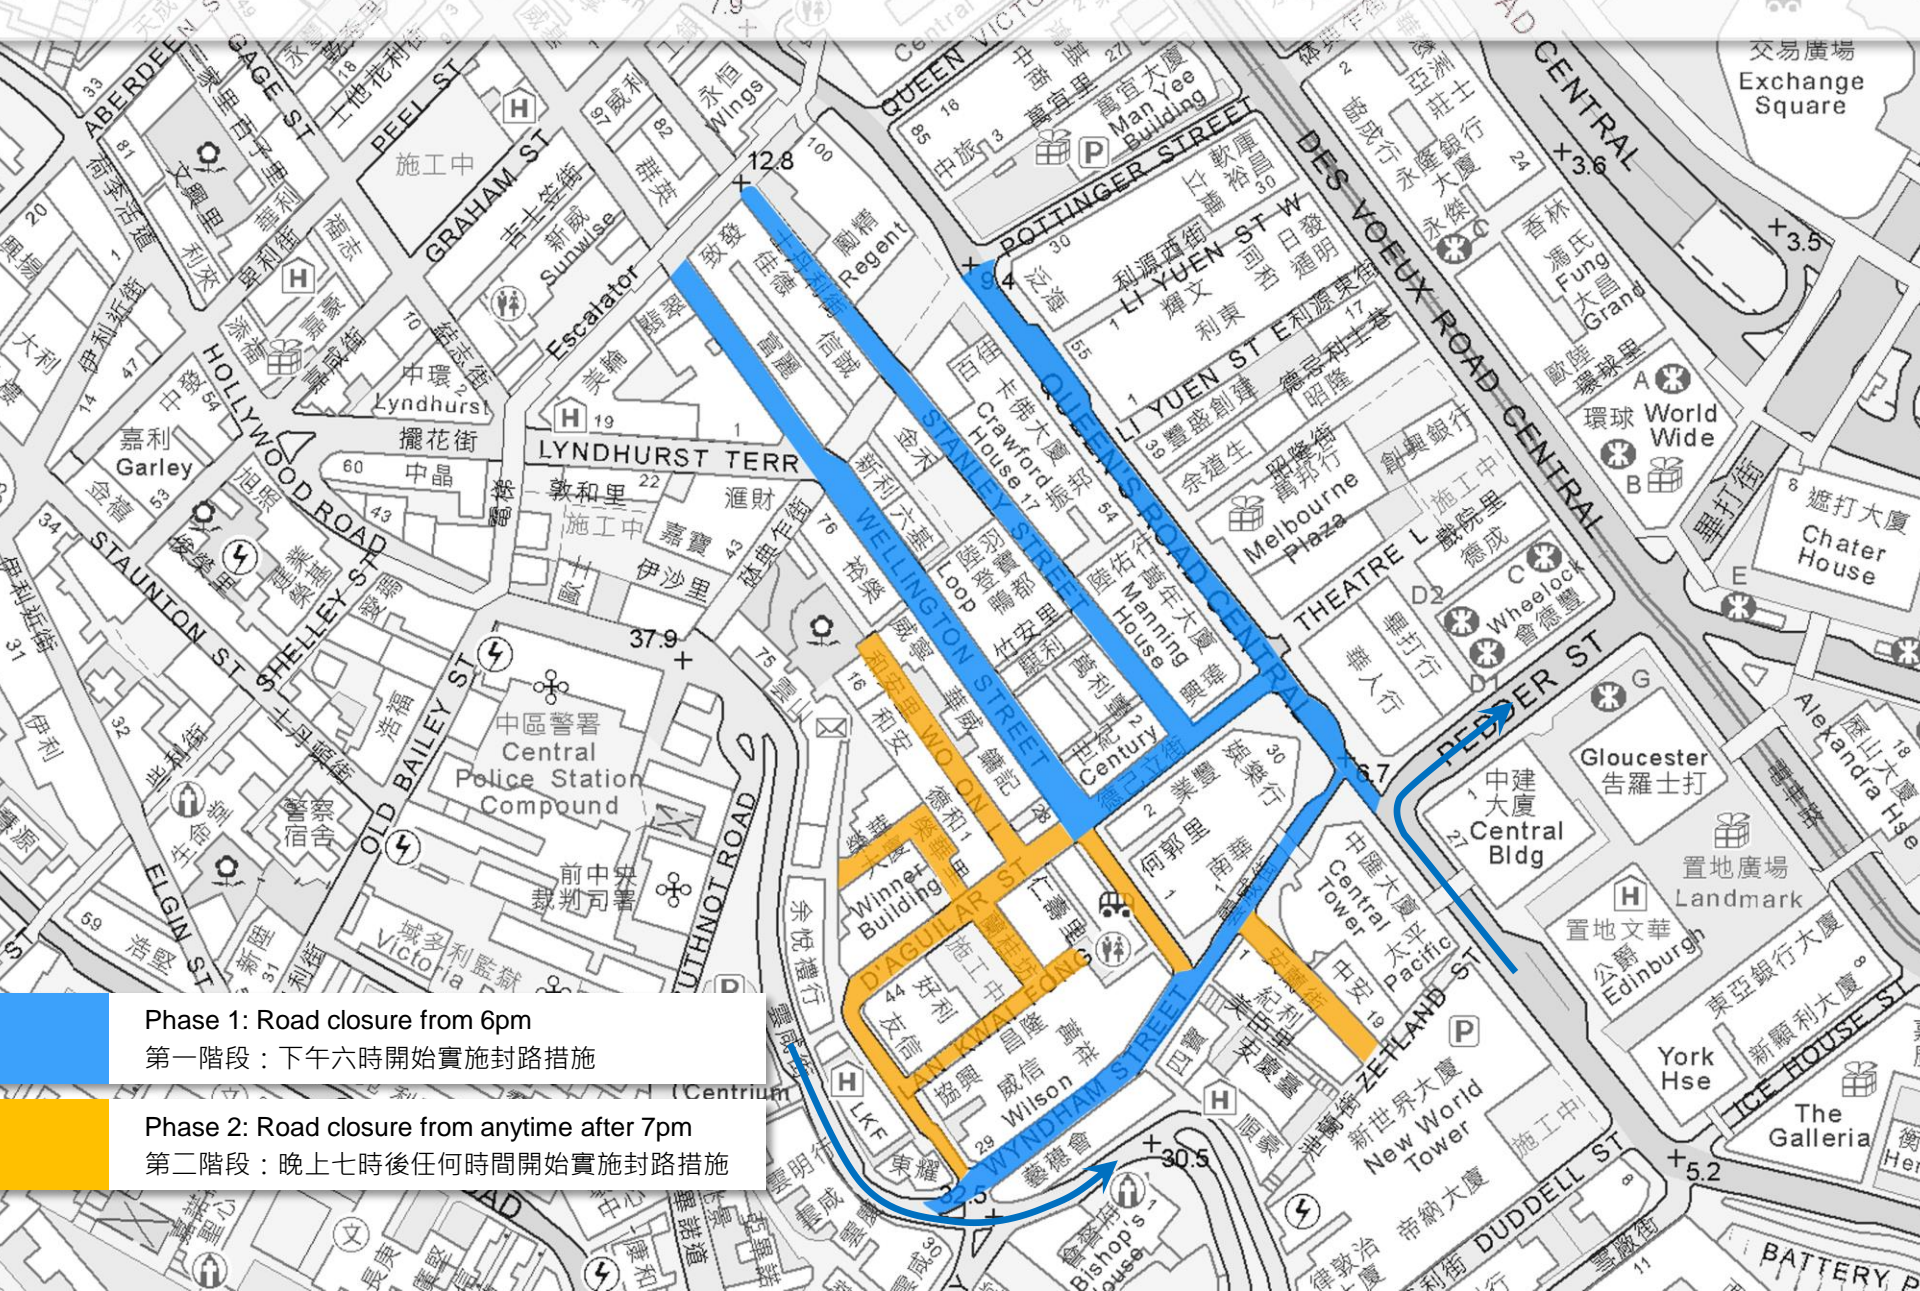

# Special Traffic Arrangements at Lan Kwai Fong for Christmas Eve on December 24

## 十二月二十四日平安夜蘭桂坊特別交通安排

**Phase 1: Road closure from 6pm**  
第一階段：下午六時開始實施封路措施

**Phase 2: Road closure from anytime after 7pm**  
第二階段：晚上七時後任何時間開始實施封路措施