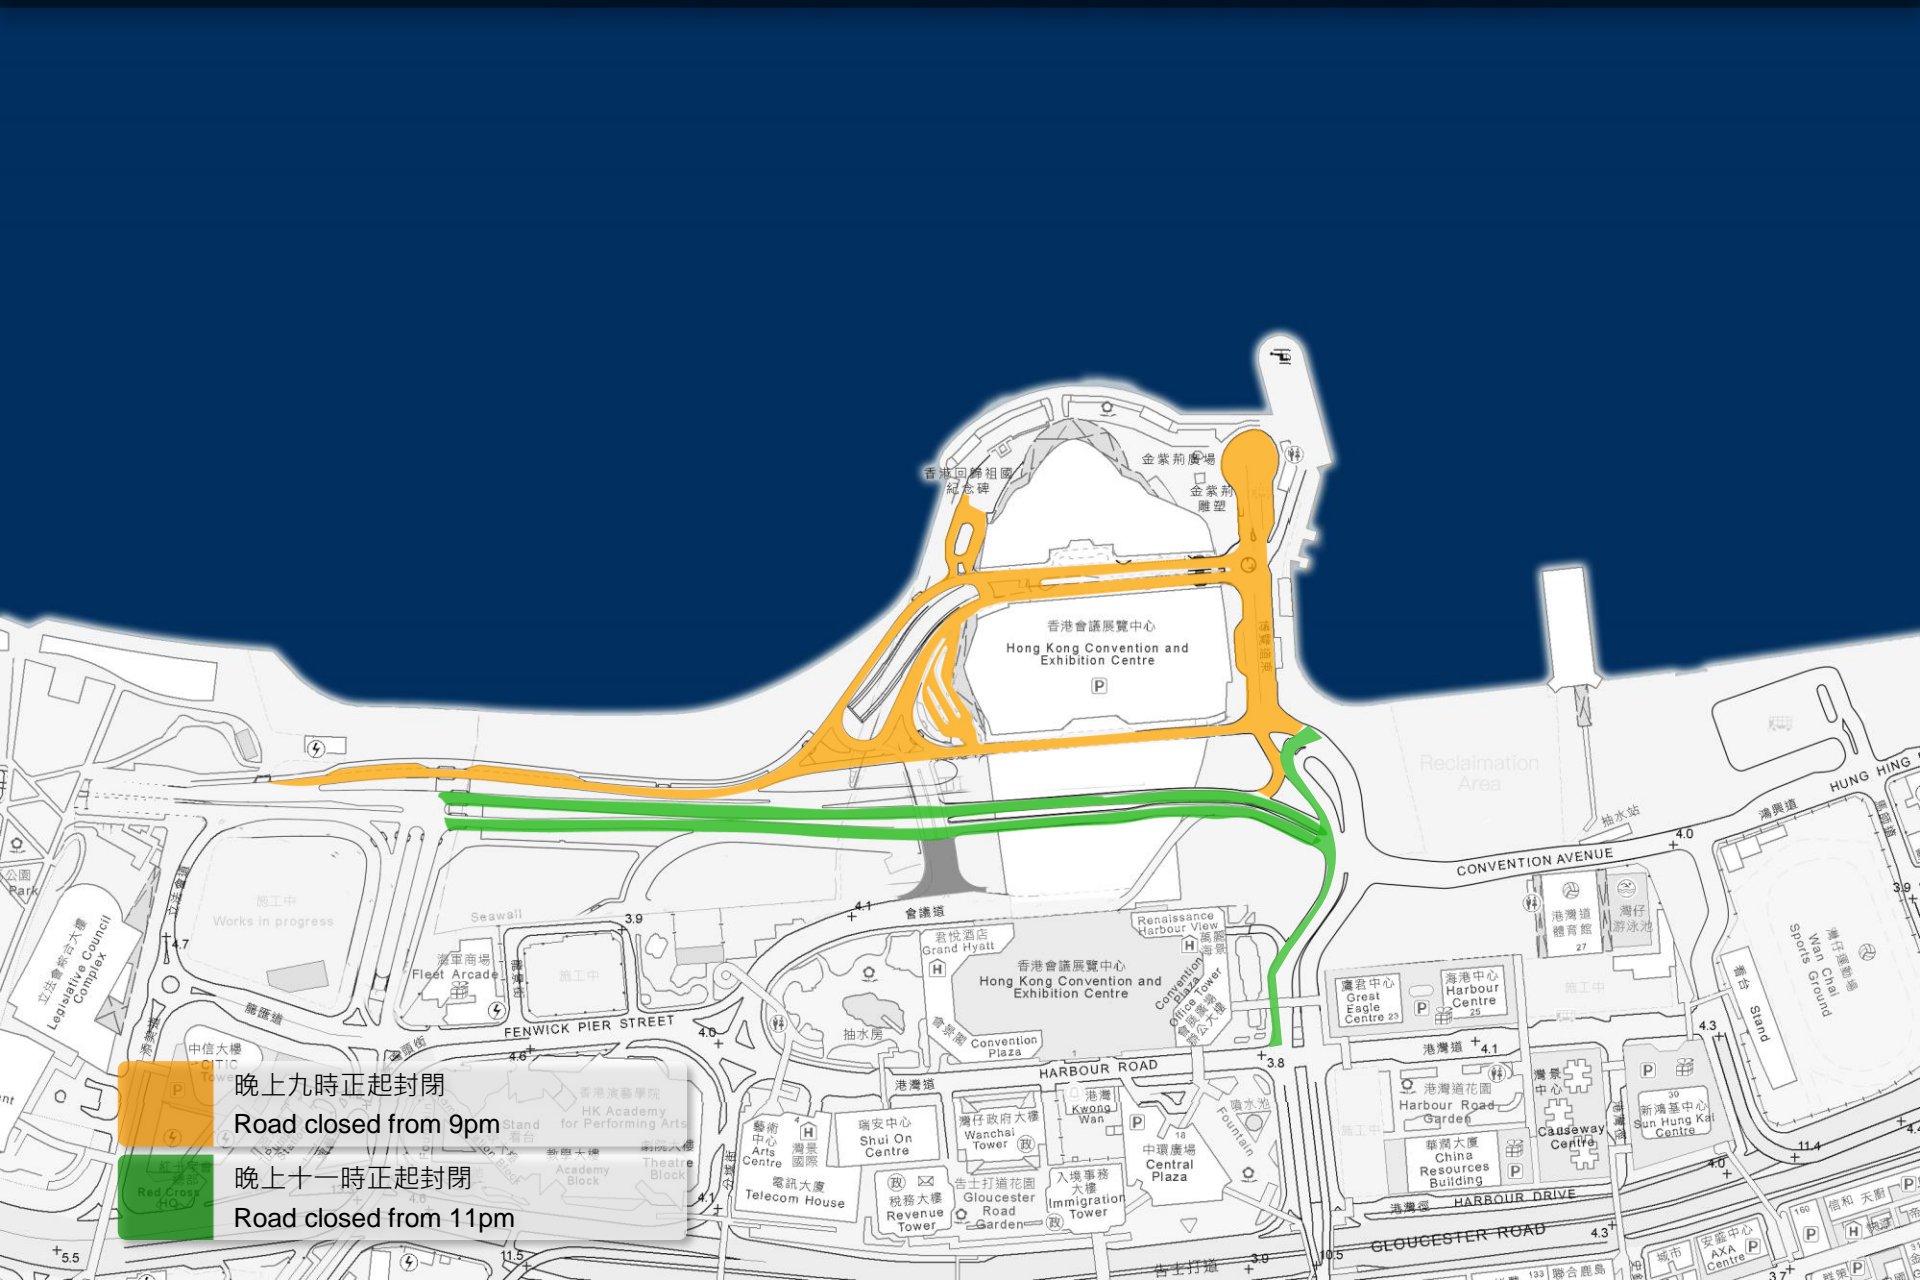

Special traffic arrangements in Wan Chai North on December 31

十二月三十一日灣仔北特別交通安排

晚上九時正起封閉
Road closed from 9pm

晚上十一時正起封閉
Road closed from 11pm