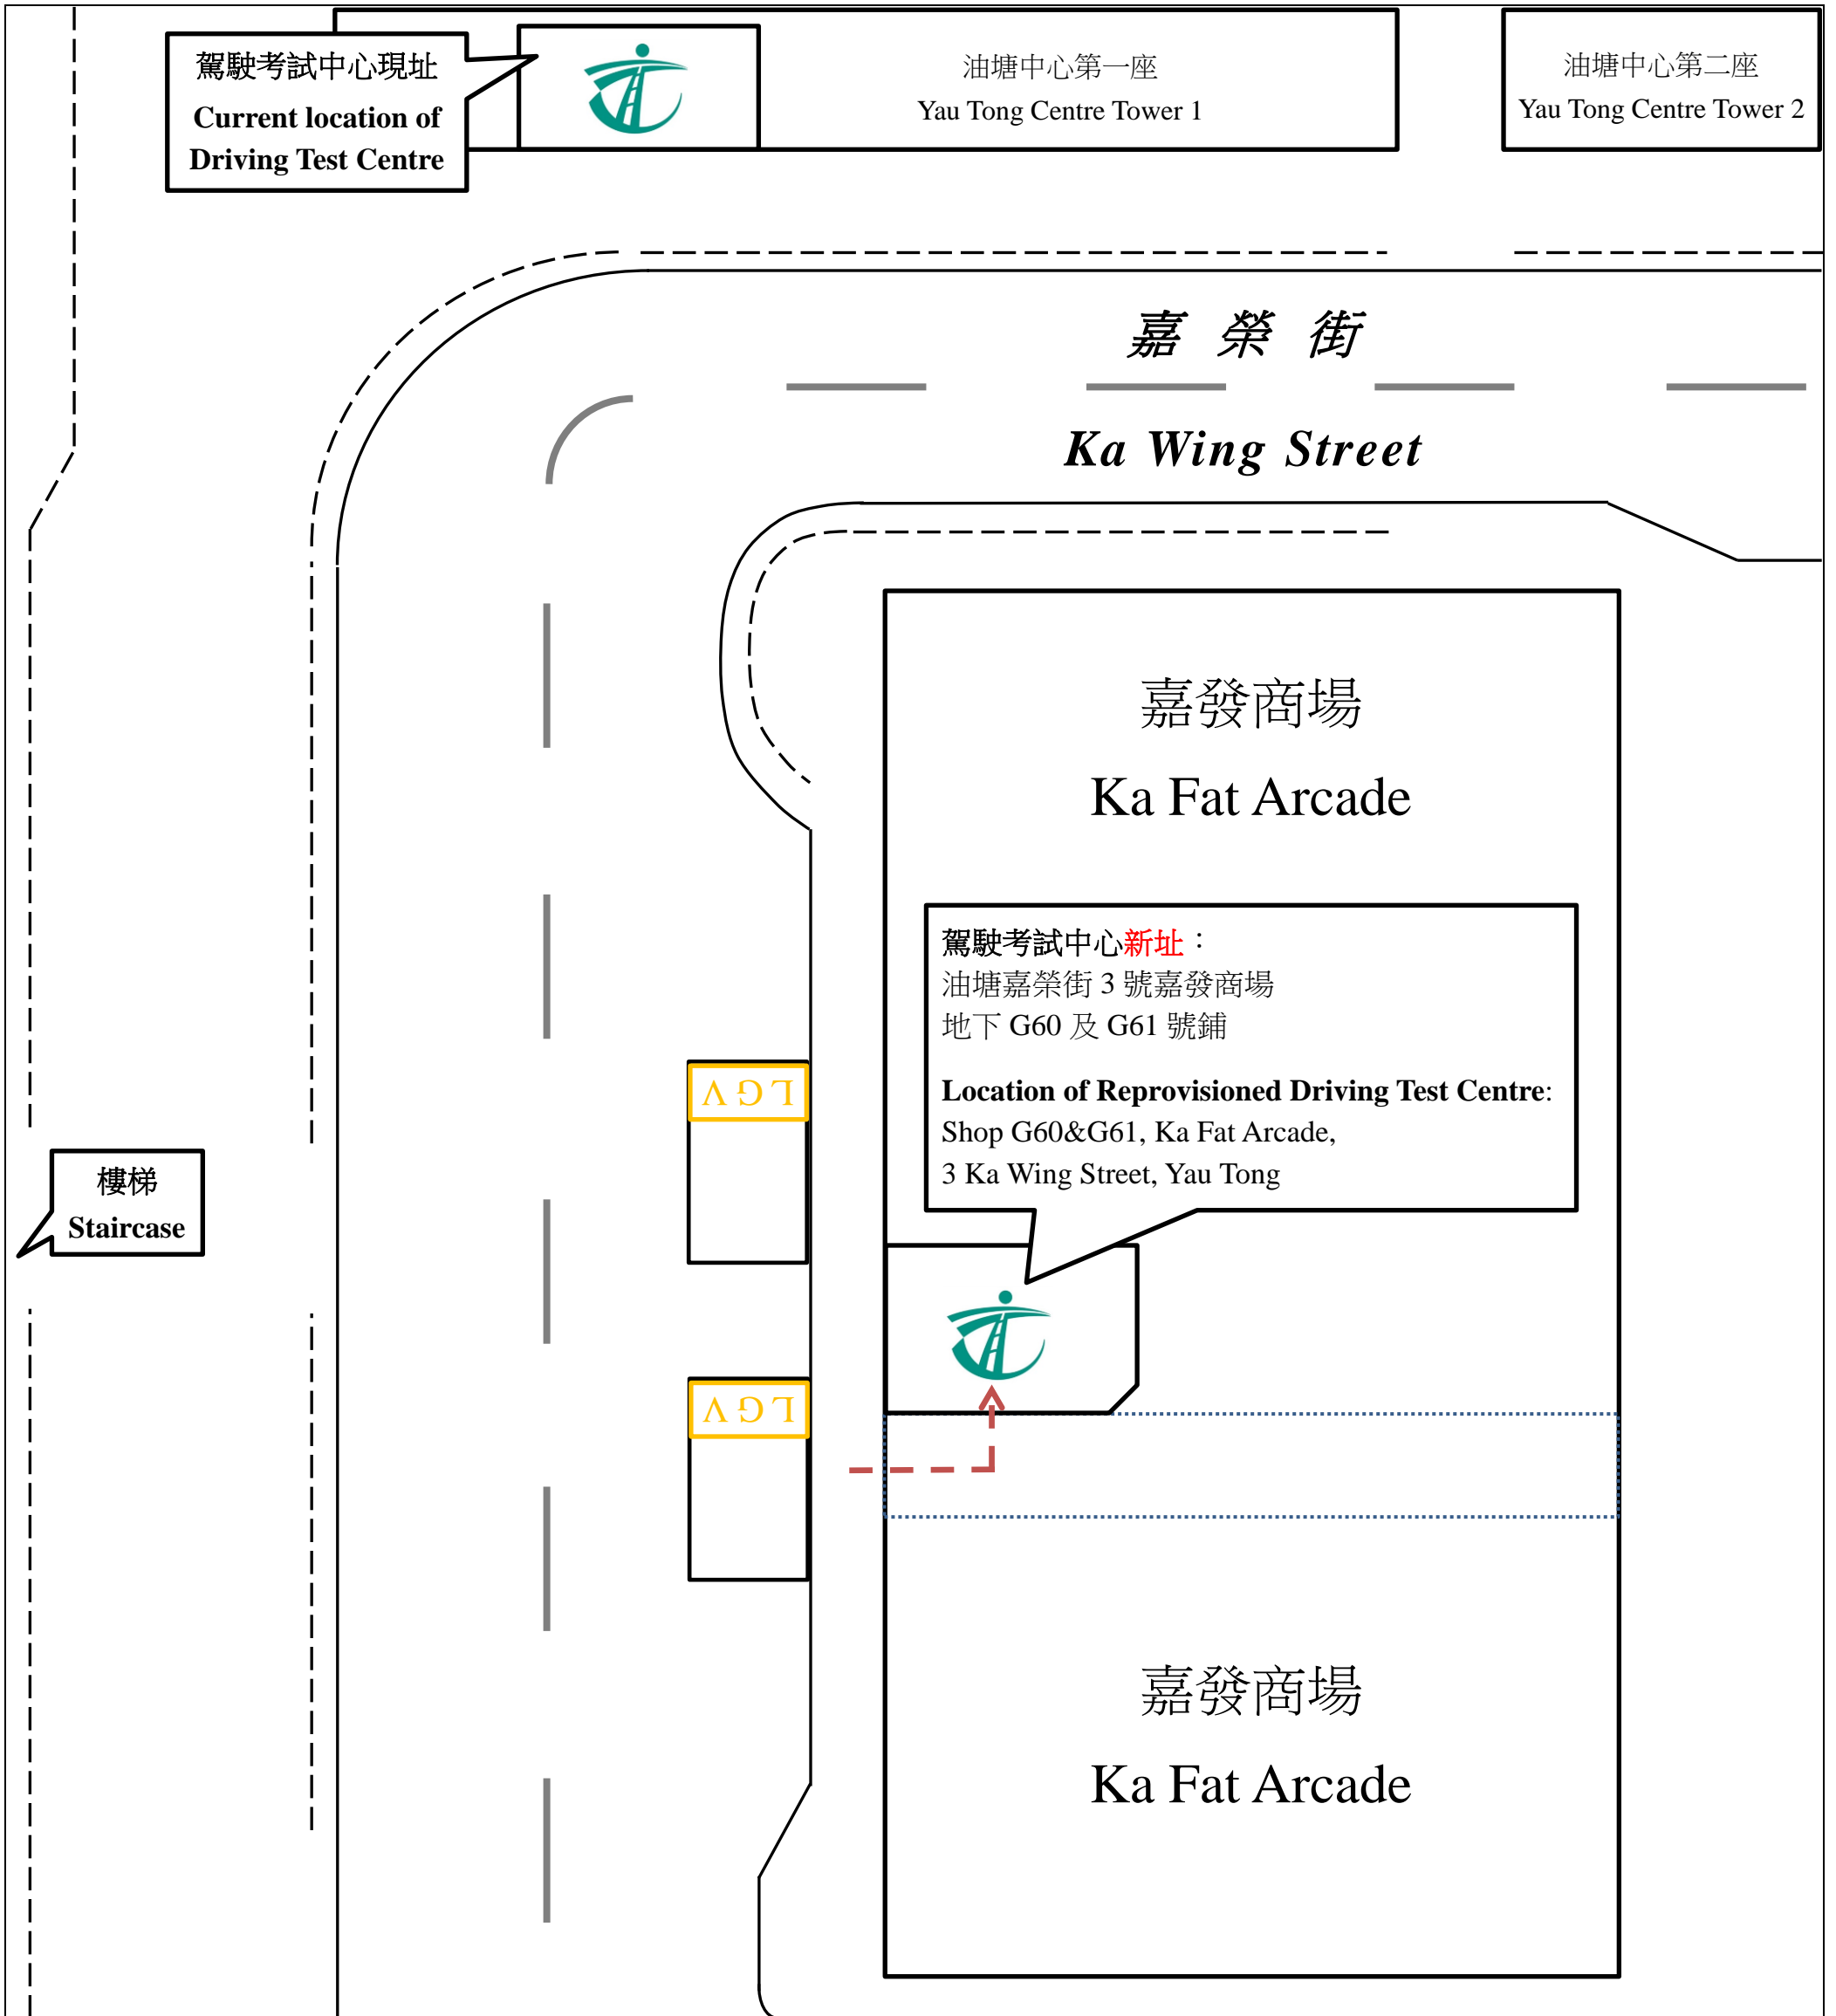

**油塘駕駛考試中心新址**

**Location of the Reprovisioned Yau Tong Driving Test Centre**

未按比例繪製  
Not to Scale

**圖例 Legend**

- 考試中心入口
- 護欄/欄杆
- Entrance of Test Centre
- Guard Rail/Fence