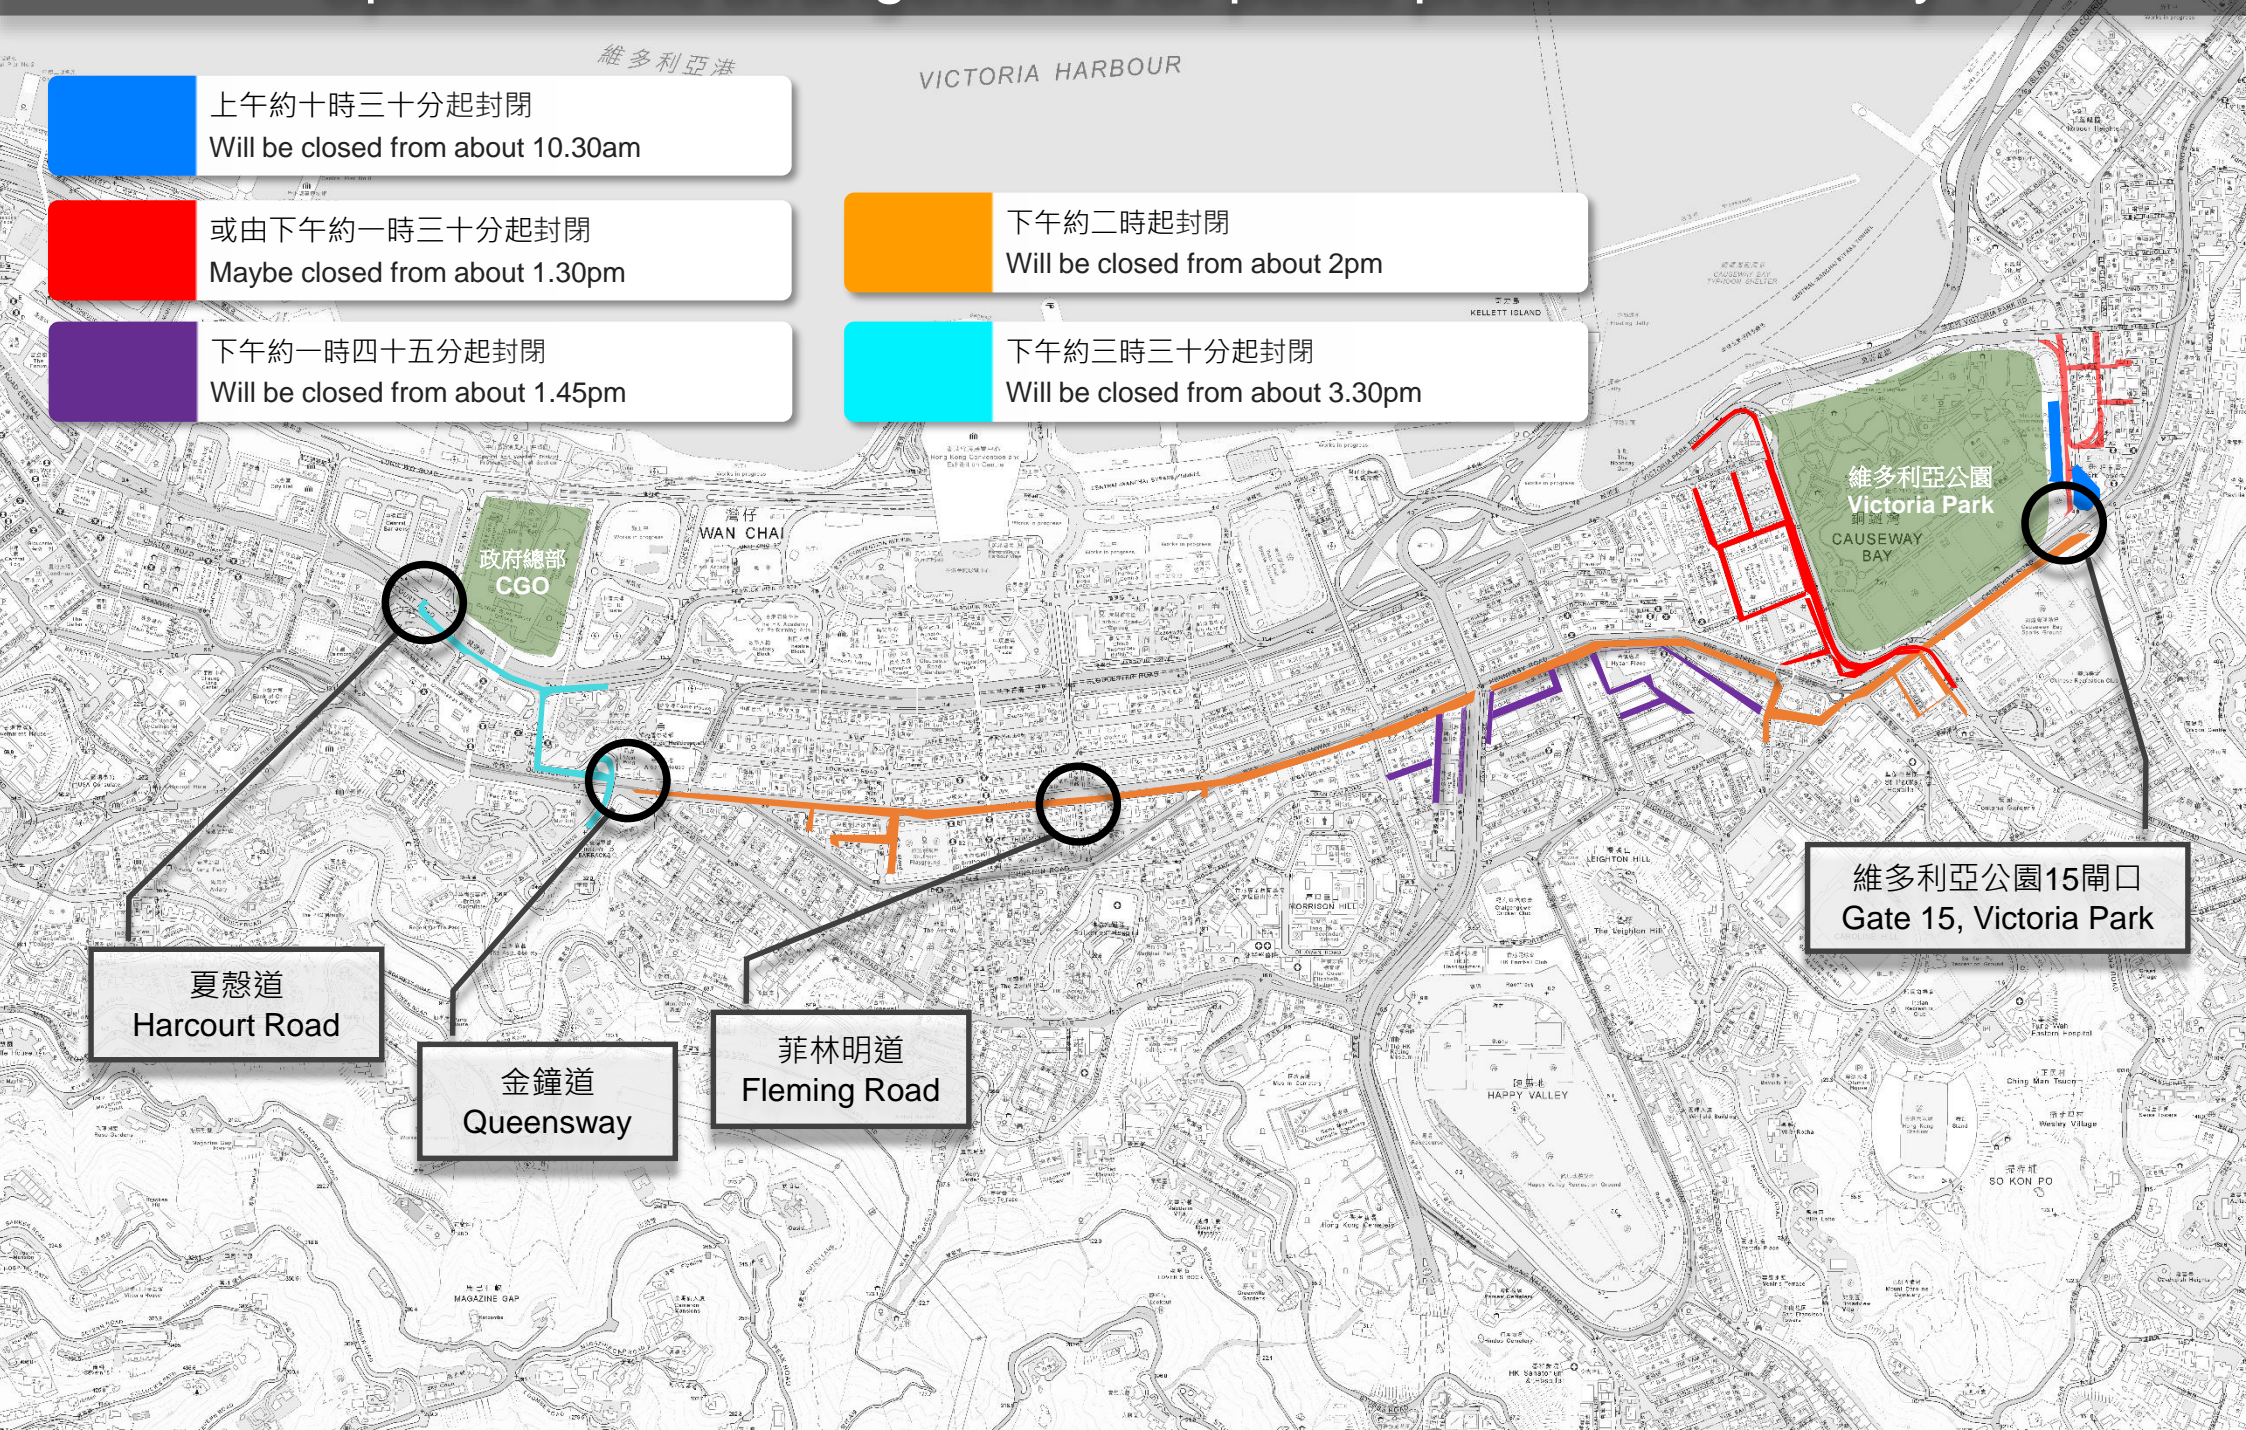

七月一日公眾遊行特別交通安排

Special traffic arrangements for public procession on July 1

上午約十時三十分起封閉
Will be closed from about 10.30am

或由下午約一時三十分起封閉
Maybe closed from about 1.30pm

下午約一時四十五分起封閉
Will be closed from about 1.45pm

下午約二時起封閉
Will be closed from about 2pm

下午約三時三十分起封閉
Will be closed from about 3.30pm

維多利亞公園15閘口
Gate 15, Victoria Park

夏慤道
Harcourt Road

金鐘道
Queensway

菲林明道
Fleming Road