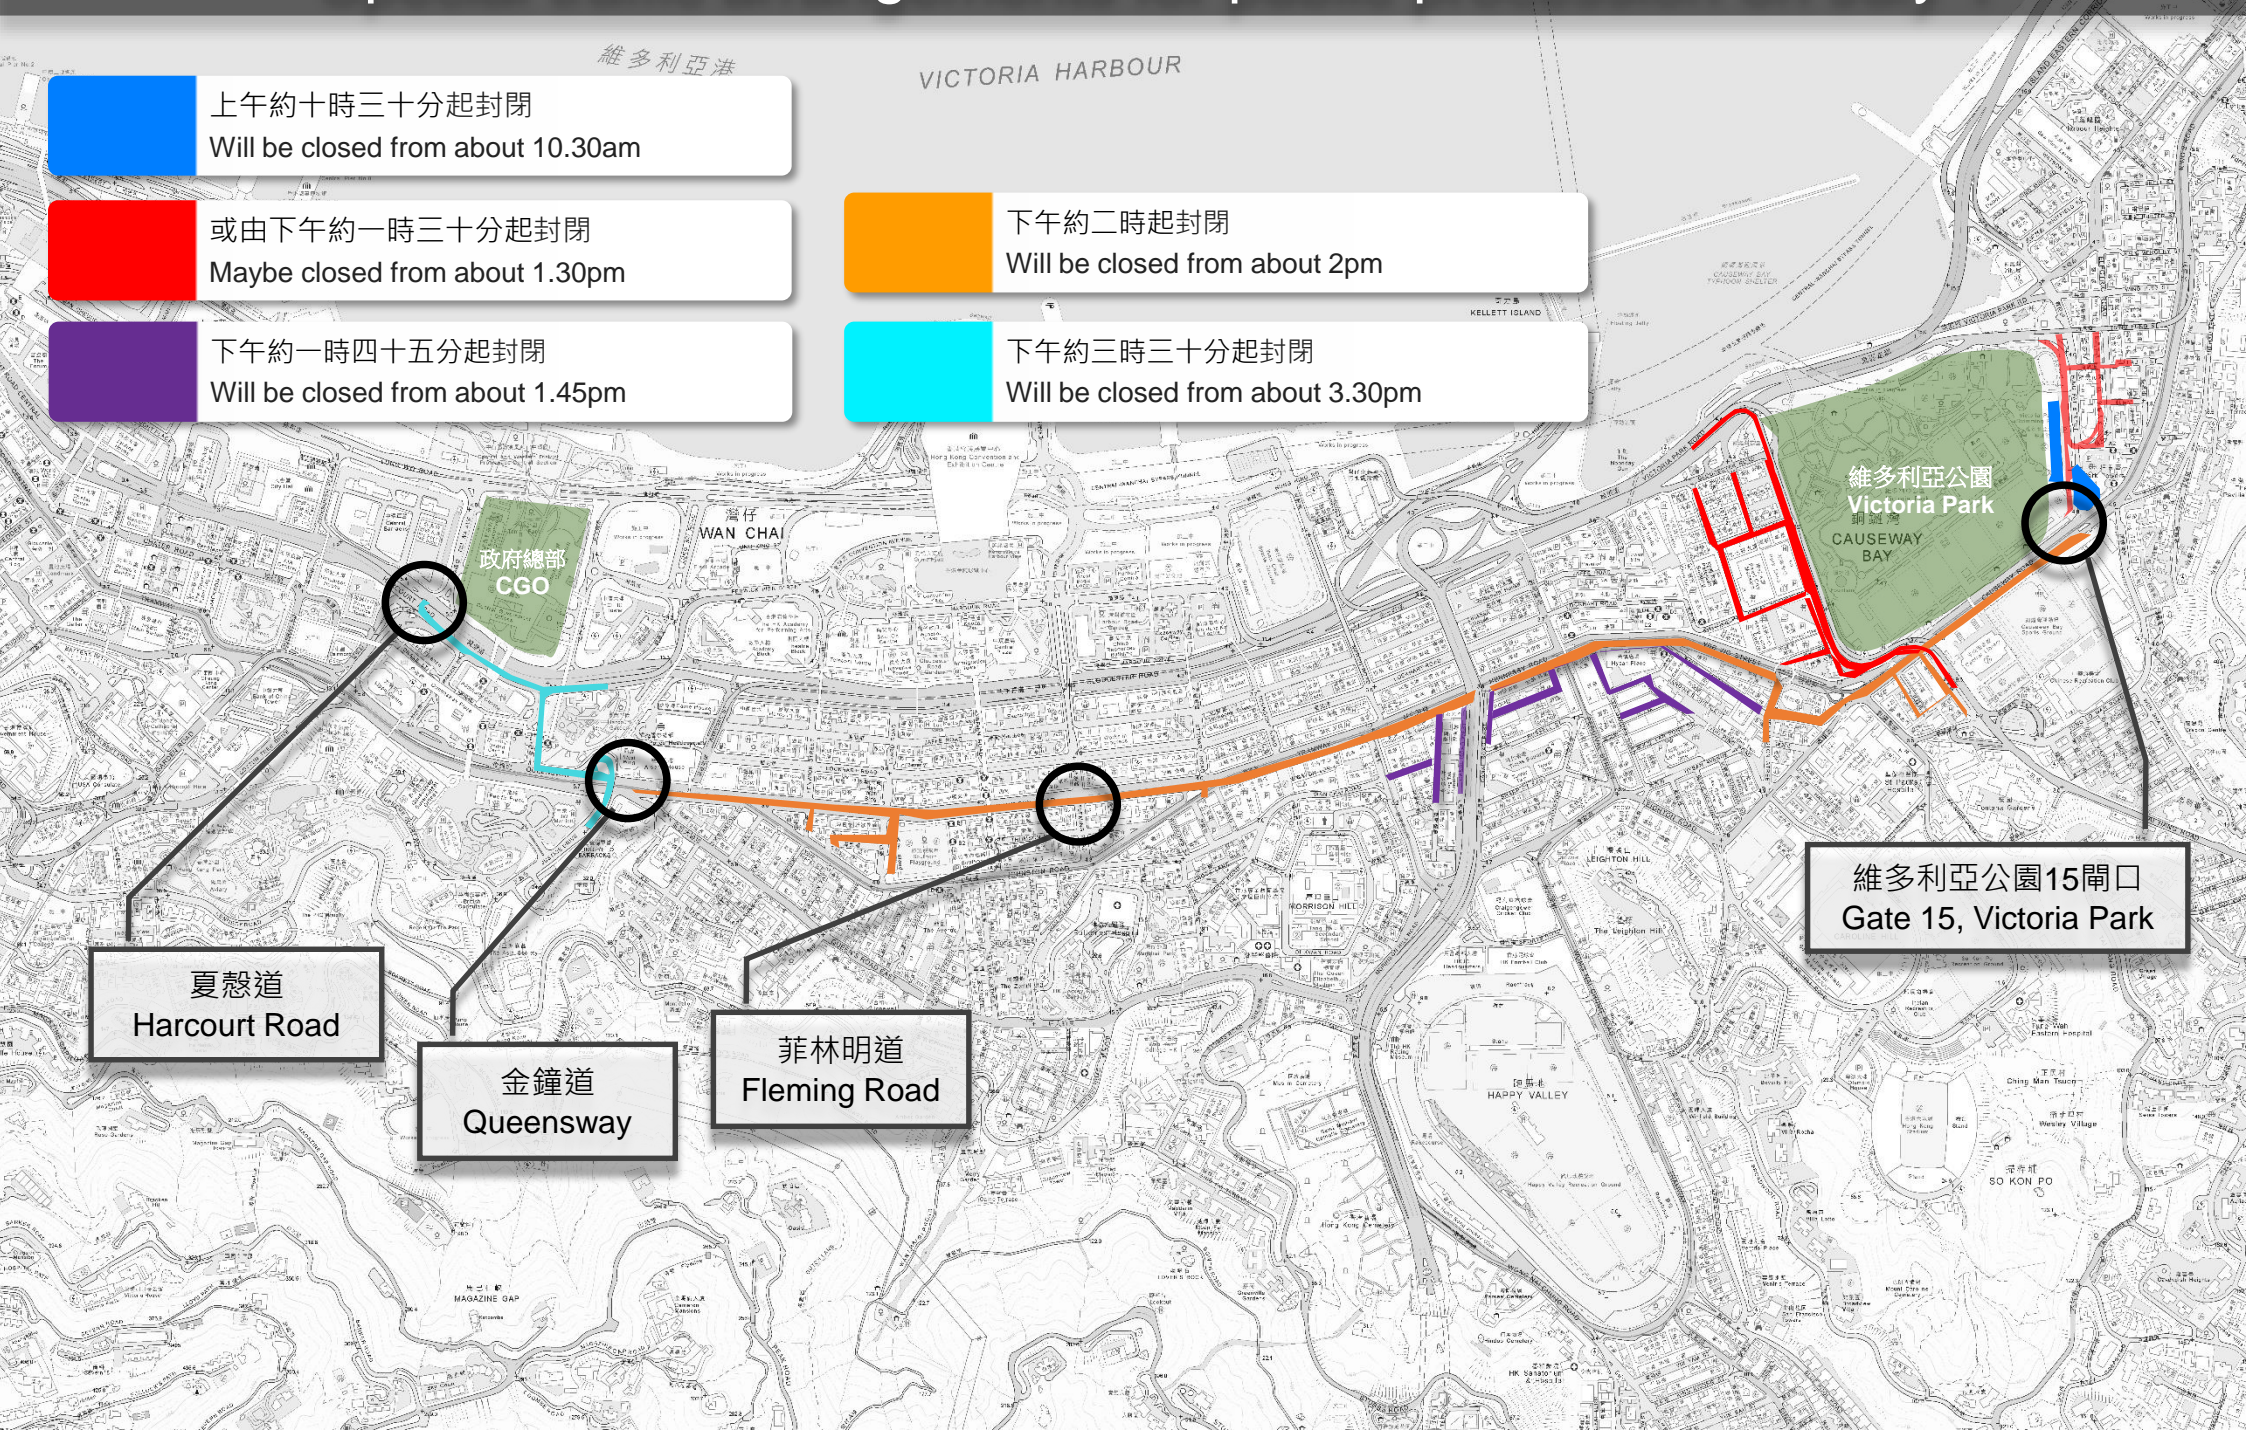

七月一日公眾遊行特別交通安排

Special traffic arrangements for public procession on July 1

上午約十時三十分起封閉
Will be closed from about 10.30am

或由下午約一時三十分起封閉
Maybe closed from about 1.30pm

下午約一時四十五分起封閉
Will be closed from about 1.45pm

下午約二時起封閉
Will be closed from about 2pm

下午約三時三十分起封閉
Will be closed from about 3.30pm

維多利亞公園15閘口
Gate 15, Victoria Park

夏愨道
Harcourt Road

金鐘道
Queensway

菲林明道
Fleming Road