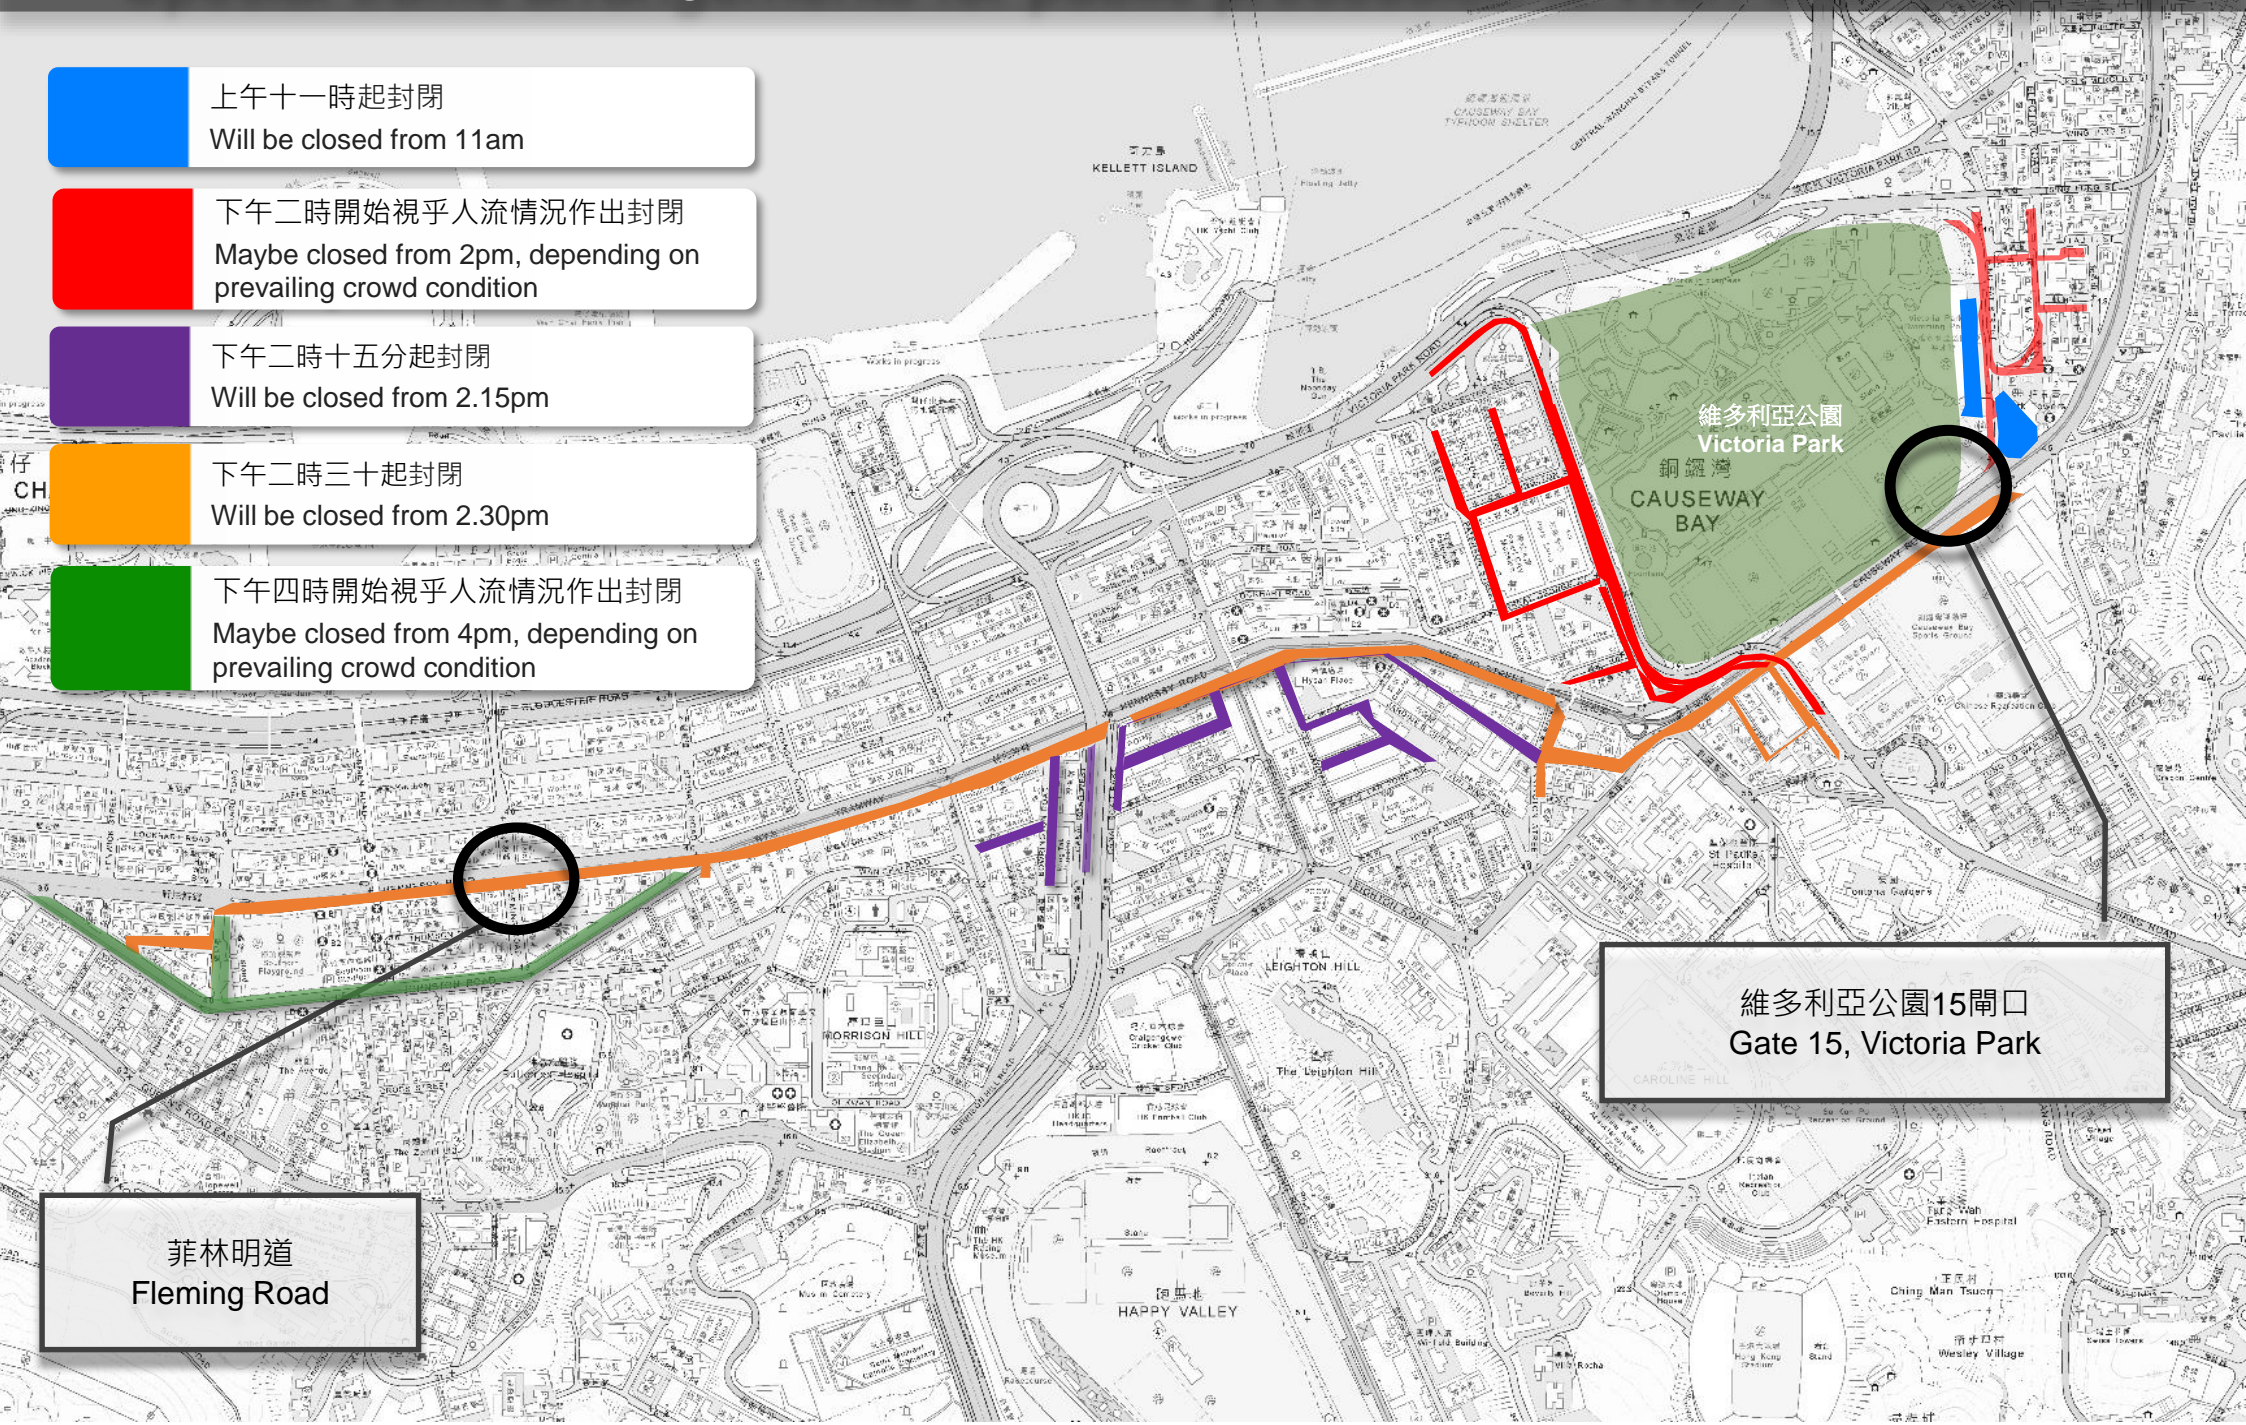

七月二十一日前往灣仔的公眾遊行特別交通安排

Special traffic arrangements for public procession to Wan Chai on July 21

上午十一時起封閉
Will be closed from 11am

下午二時開始視乎人流情況作出封閉
Maybe closed from 2pm, depending on prevailing crowd condition

下午二時十五分起封閉
Will be closed from 2.15pm

下午二時三十起封閉
Will be closed from 2.30pm

下午四時開始視乎人流情況作出封閉
Maybe closed from 4pm, depending on prevailing crowd condition

維多利亞公園15閘口
Gate 15, Victoria Park

菲林明道
Fleming Road