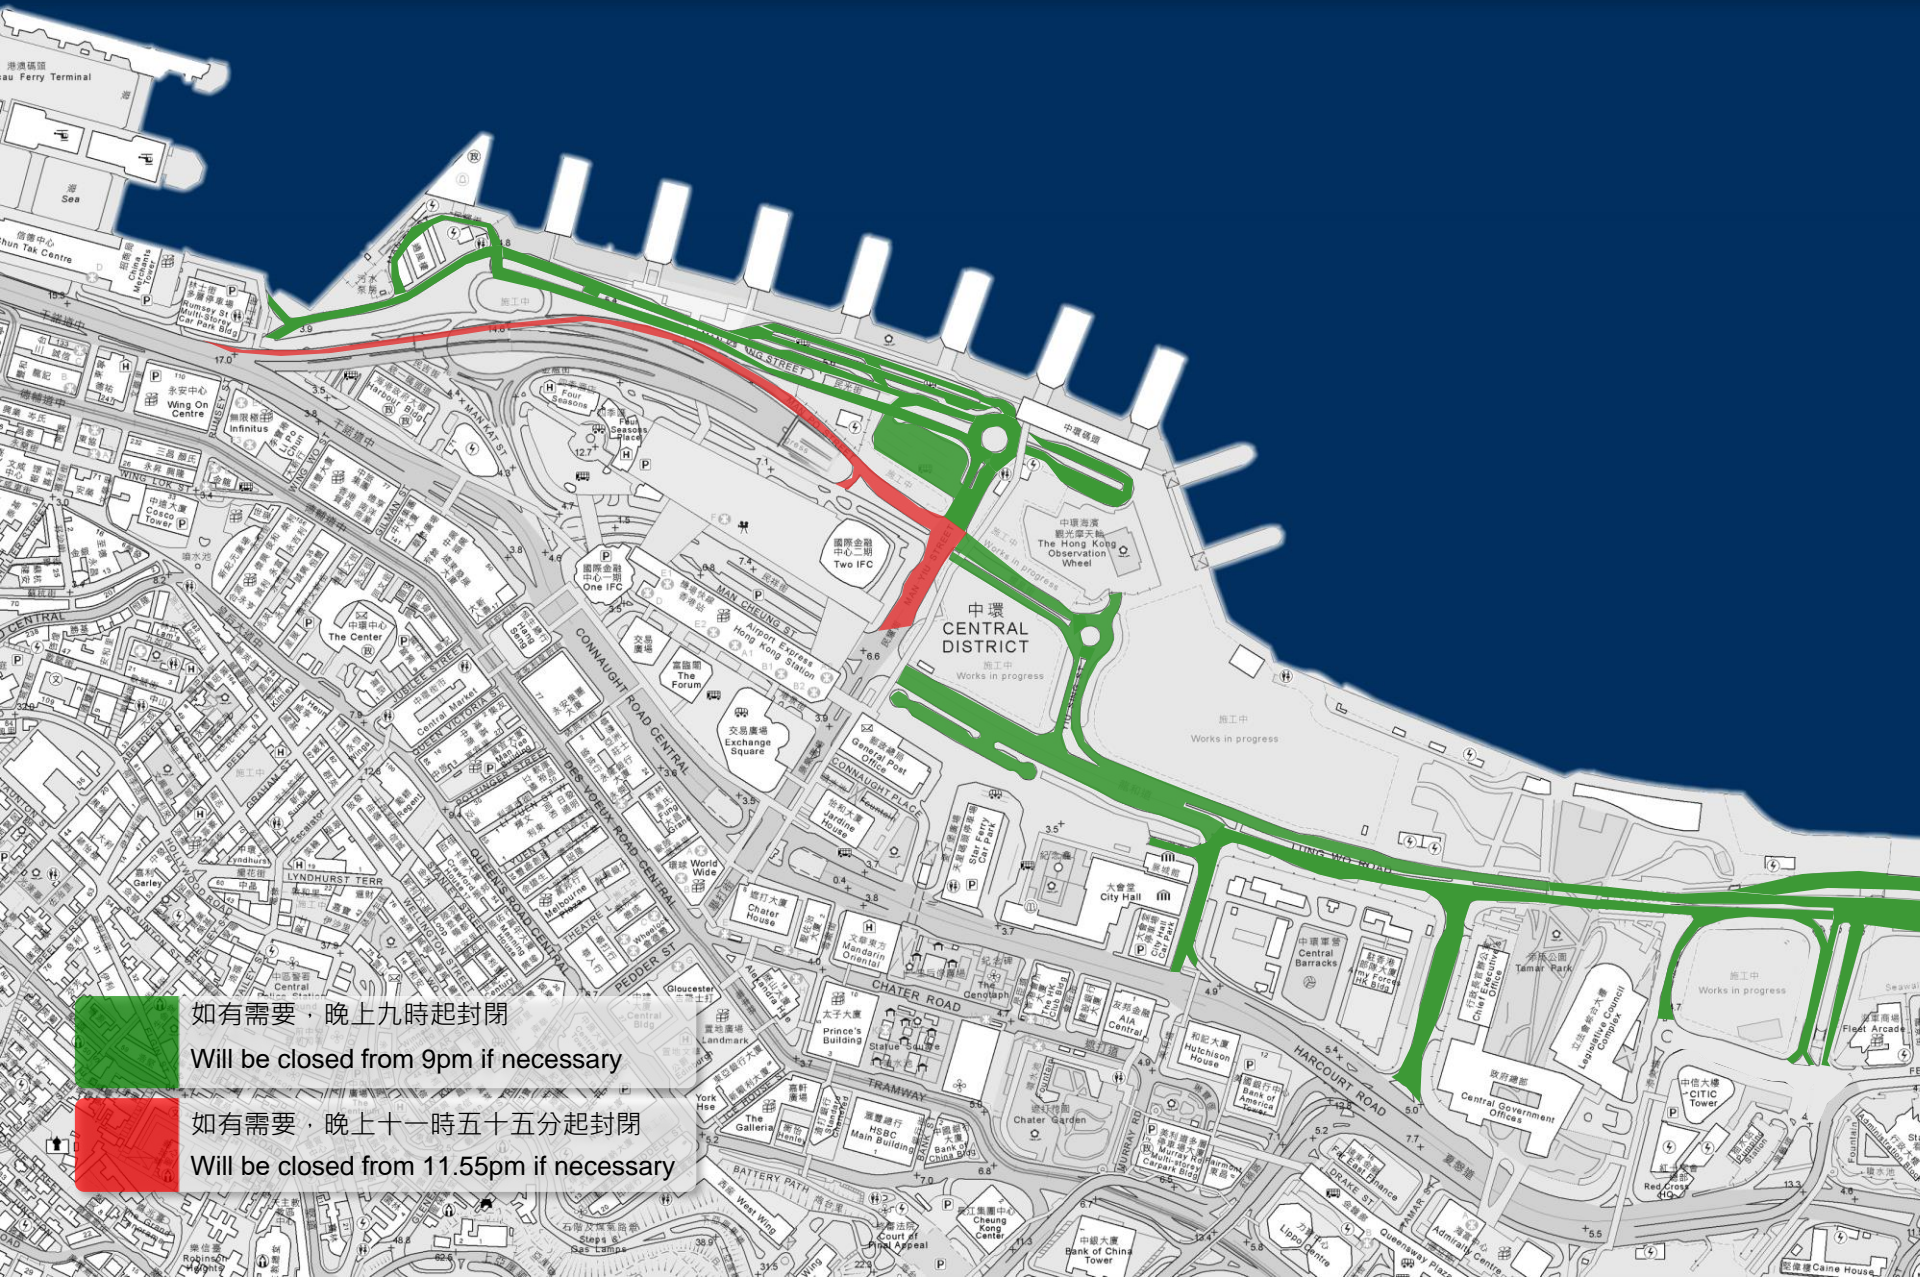

Special traffic arrangements in Central on December 31

十二月三十一日中環特別交通安排

-  如有需要，晚上九時起封閉
Will be closed from 9pm if necessary
-  如有需要，晚上十一時五十五分起封閉
Will be closed from 11.55pm if necessary