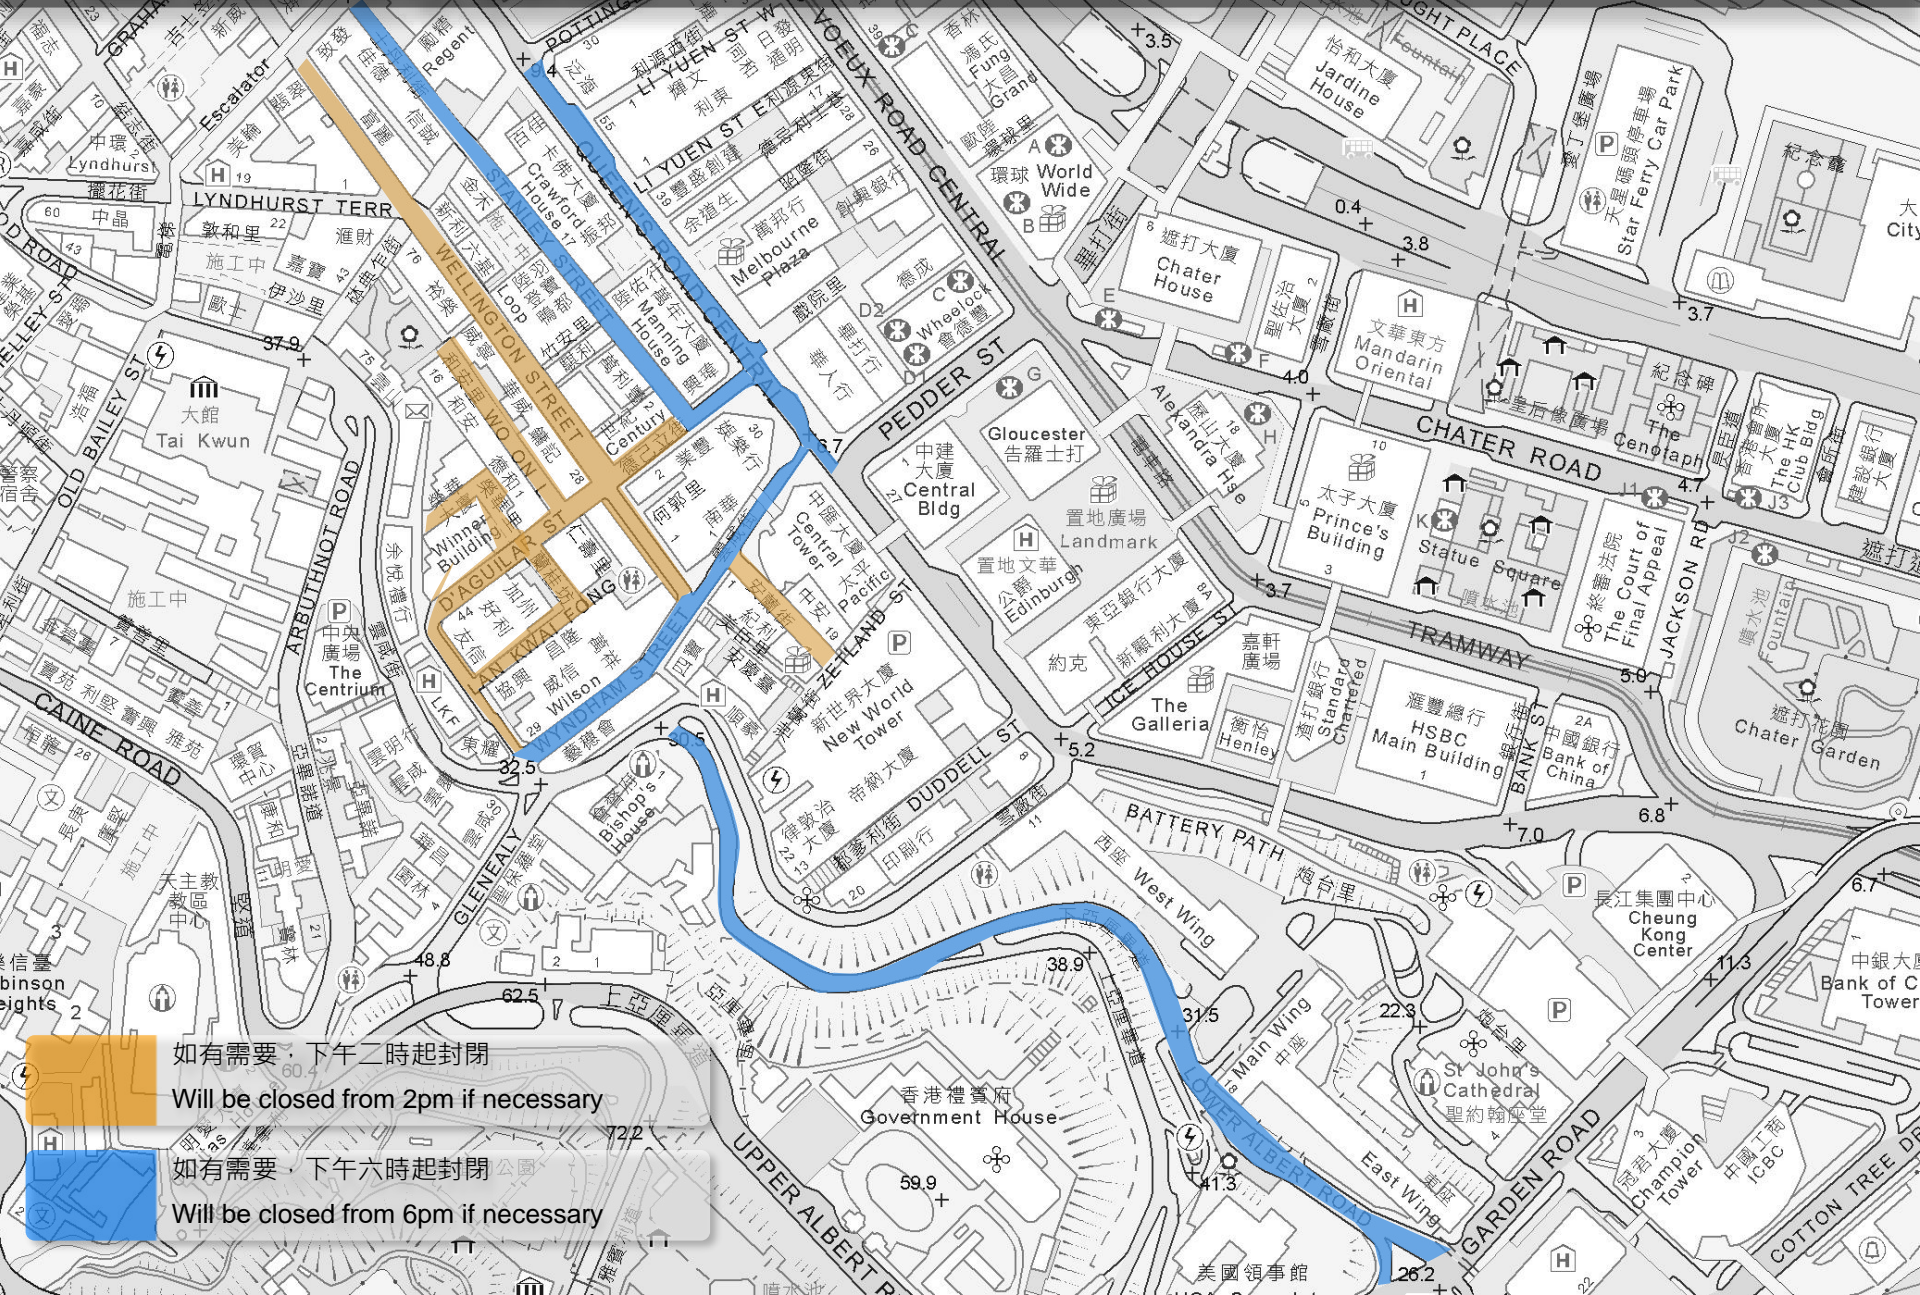

# Special traffic arrangements in Lan Kwai Fong on December 31

## 十二月三十一日蘭桂坊特別交通安排

如有需要，下午二時起封閉

Will be closed from 2pm if necessary

如有需要，下午六時起封閉

Will be closed from 6pm if necessary