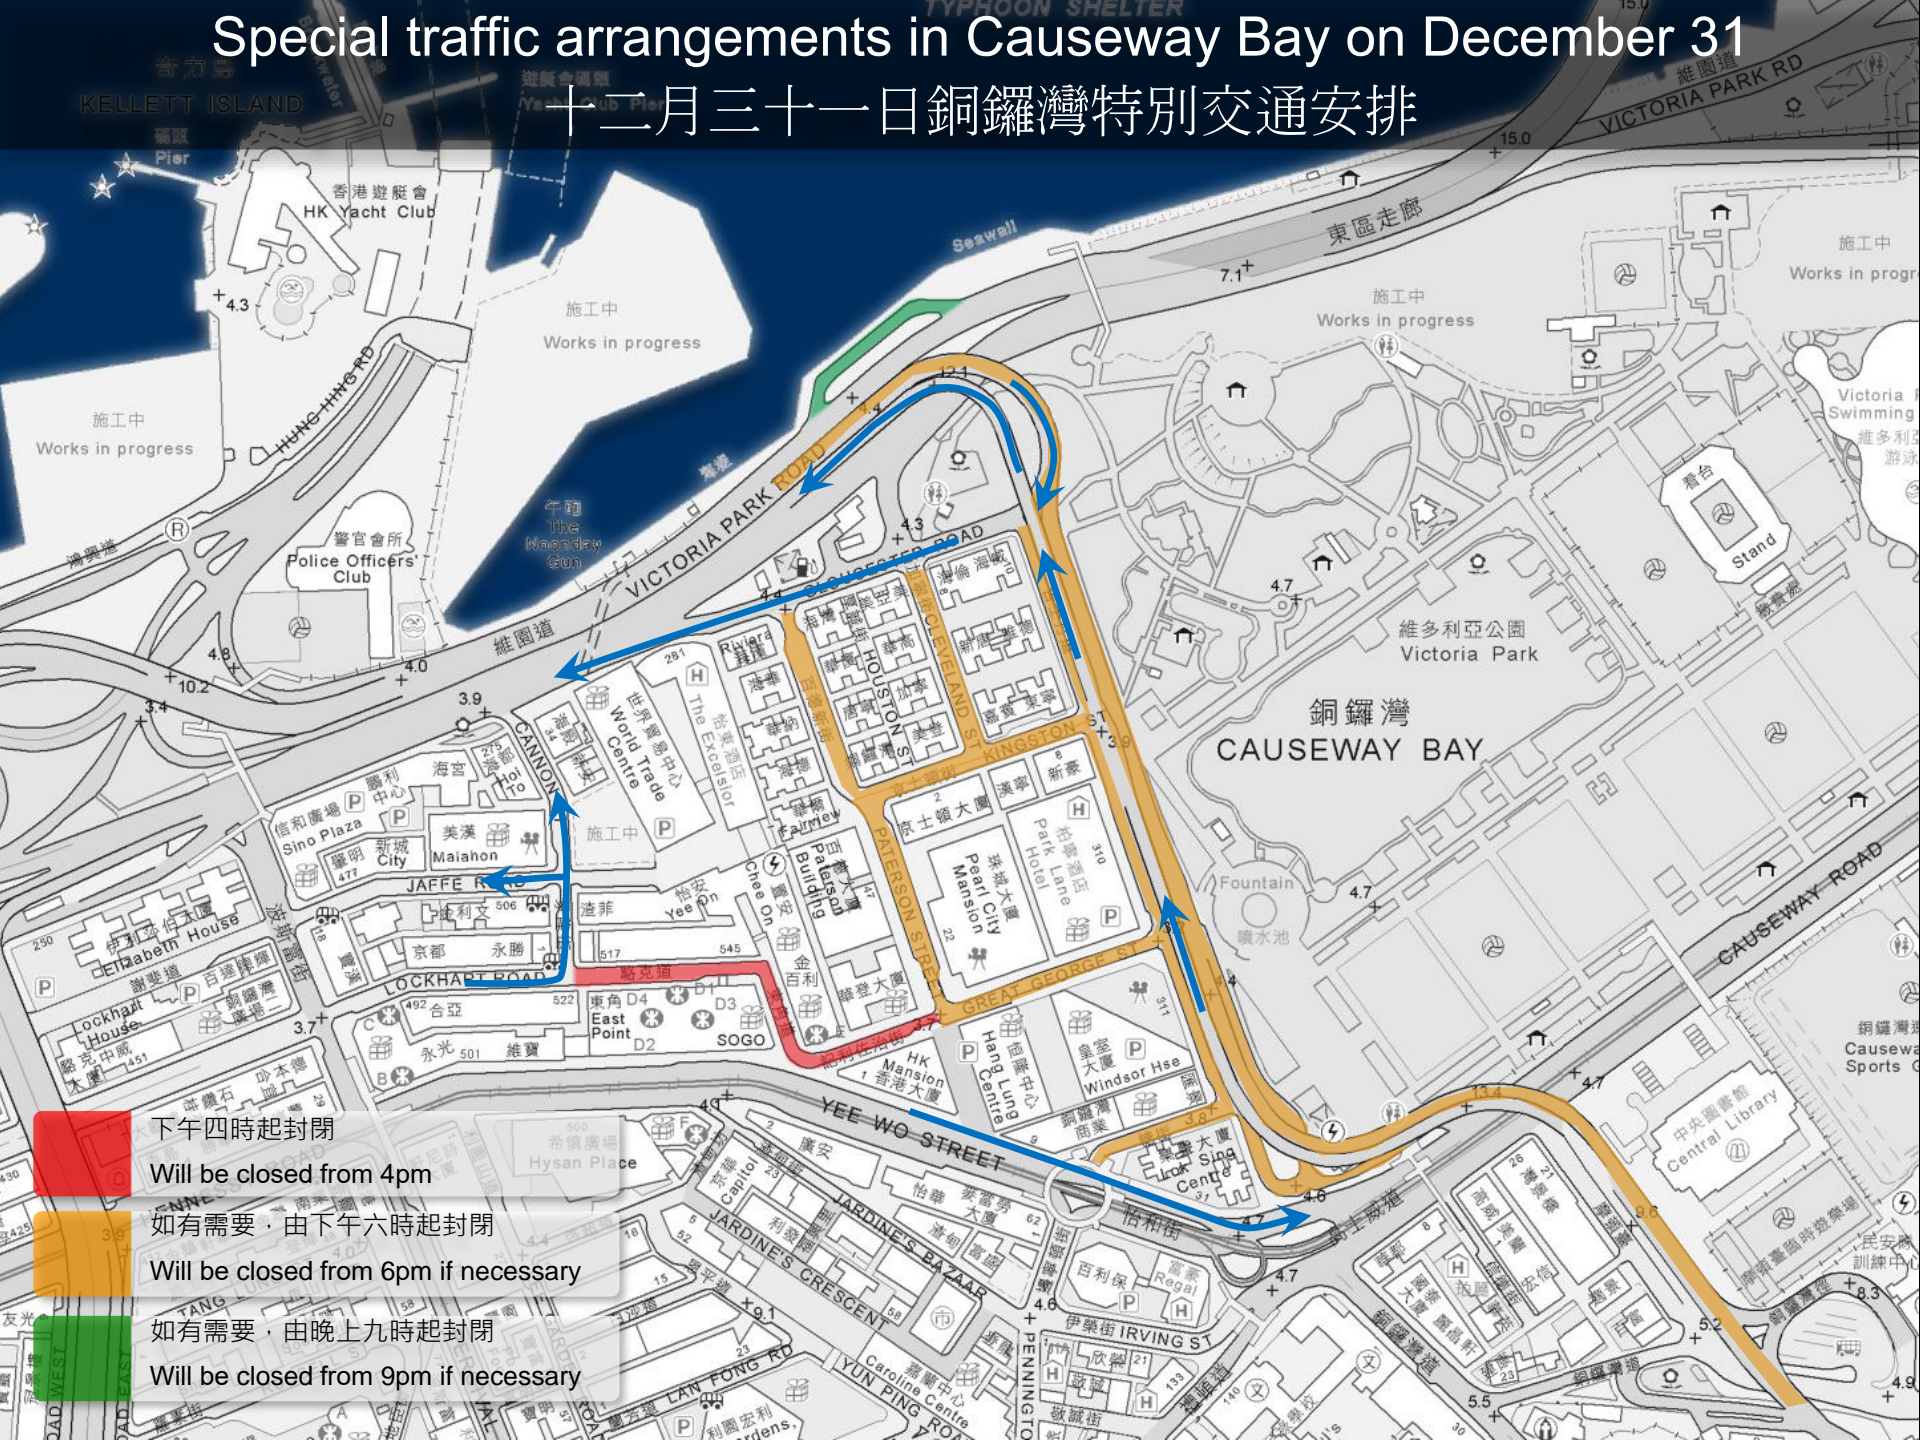

Special traffic arrangements in Causeway Bay on December 31

十二月三十一日銅鑼灣特別交通安排

-  下午四時起封閉
Will be closed from 4pm
-  如有需要，由下午六時起封閉
Will be closed from 6pm if necessary
-  如有需要，由晚上九時起封閉
Will be closed from 9pm if necessary