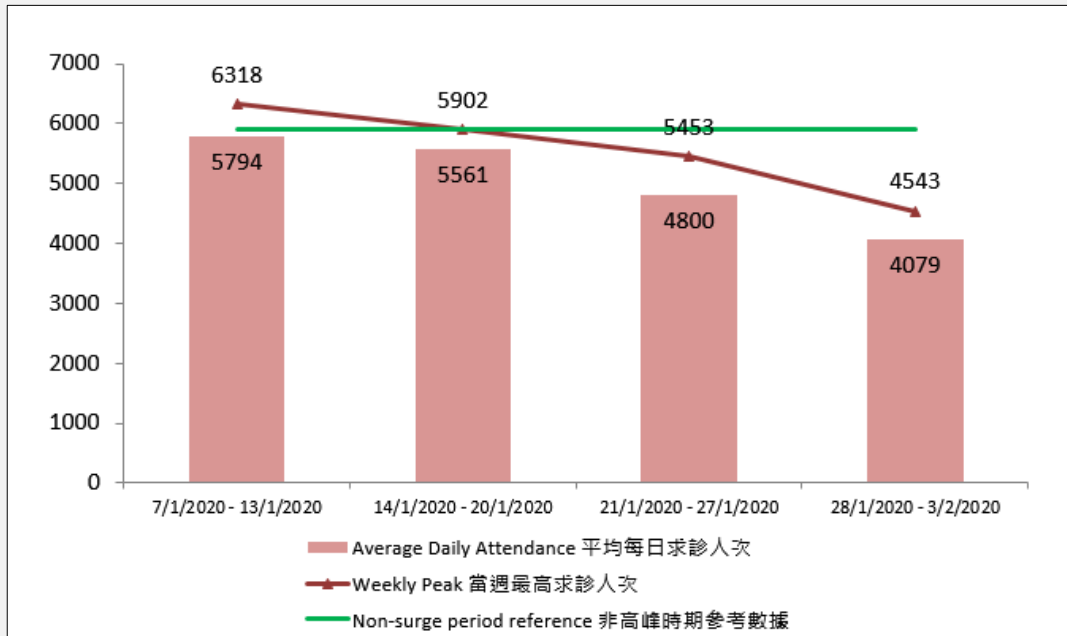

Surge in Brief 高峰簡報

6-2-2020

Total Attendance of Major A&E Departments
主要急症室總求診人次

Total Number of Beds Added per day in Major Specialties of Acute Hospitals (Weekly Average)
急症醫院主要專科每日加開病床總數 (每週平均)