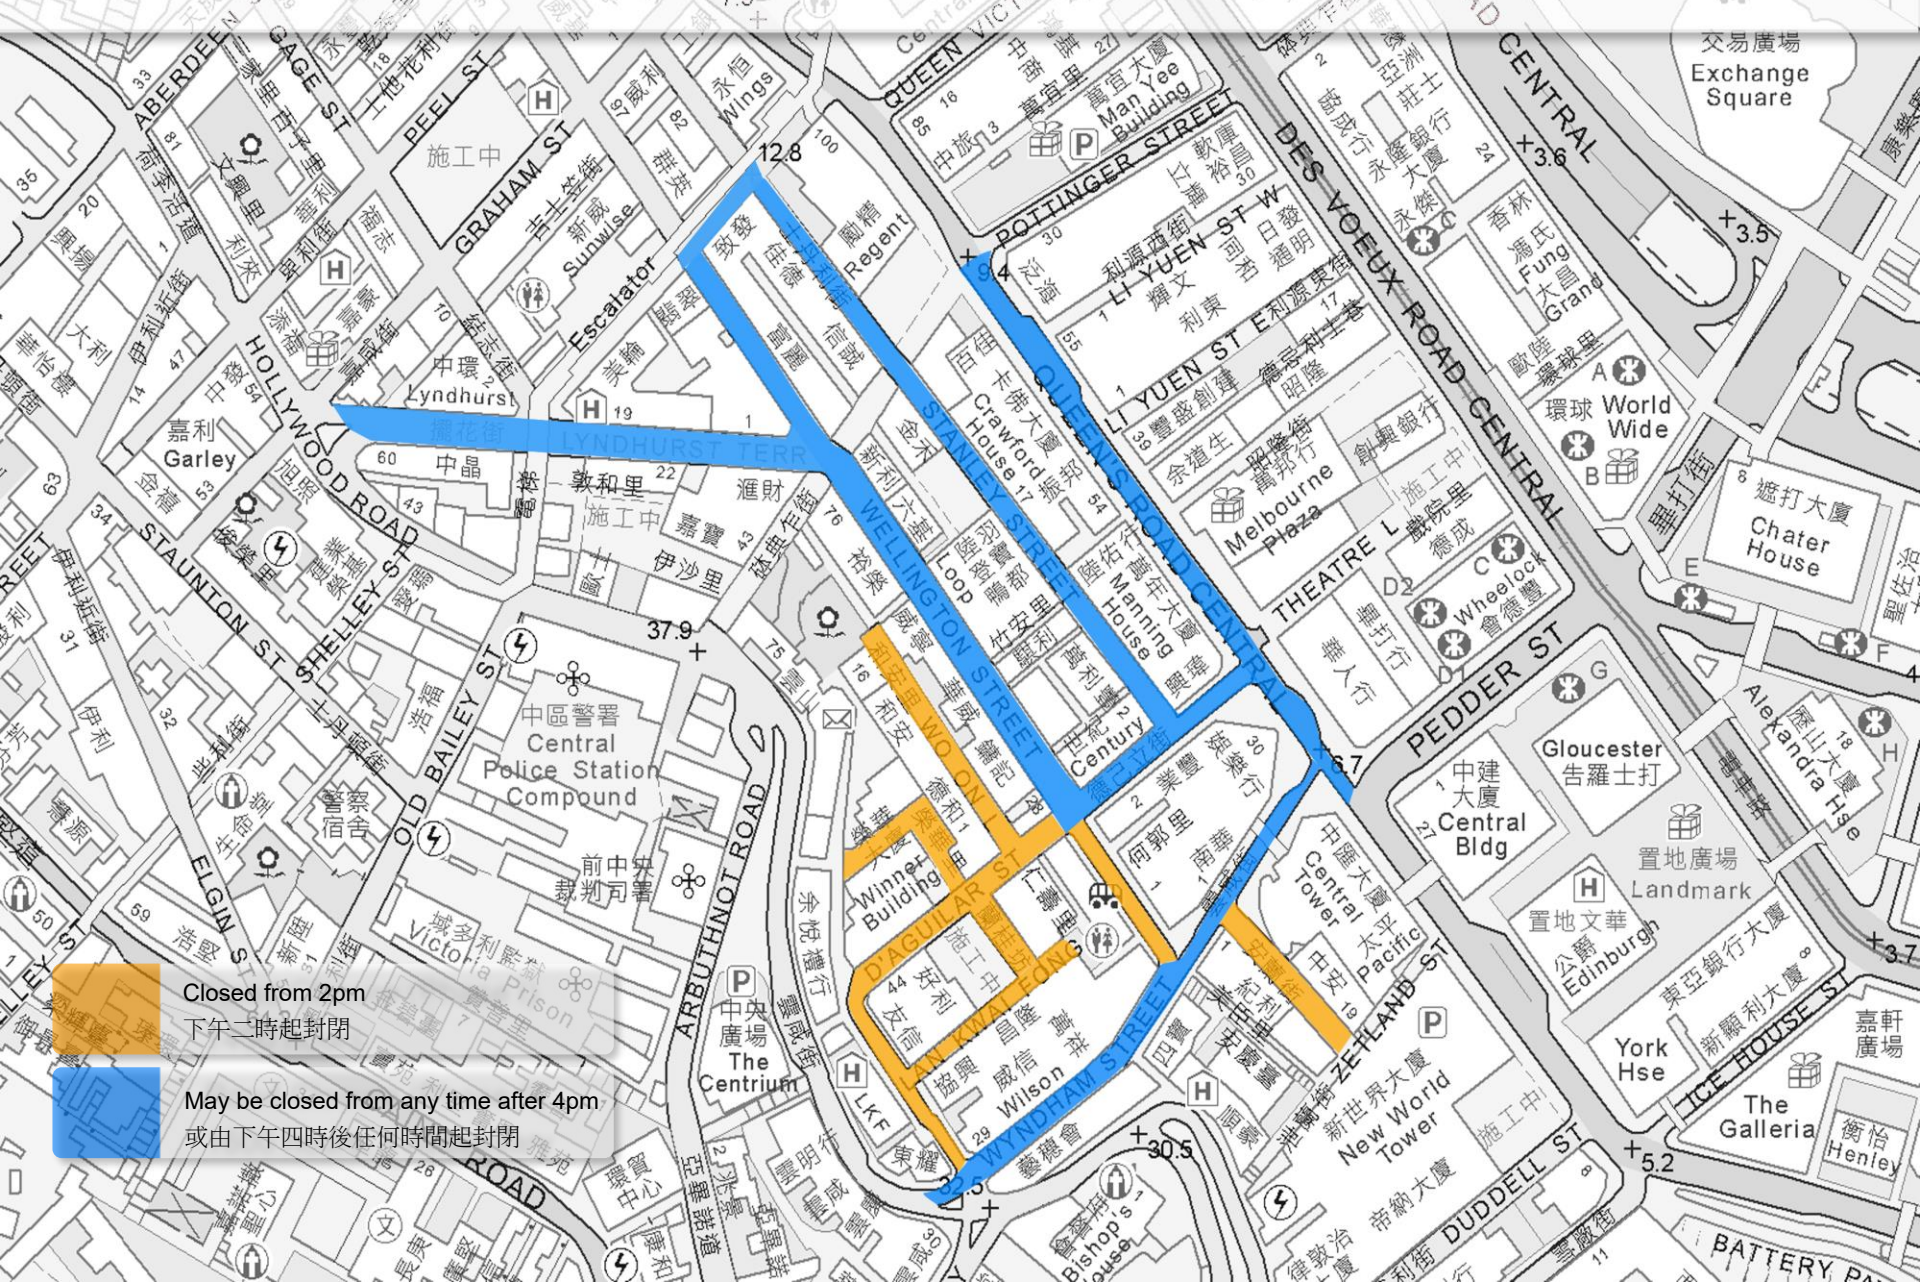

Special traffic arrangements for New Year's Eve at Lan Kwai Fong 除夕蘭桂坊特別交通安排

 Closed from 2pm
下午二時起封閉

 May be closed from any time after 4pm
或由下午四時後任何時間起封閉