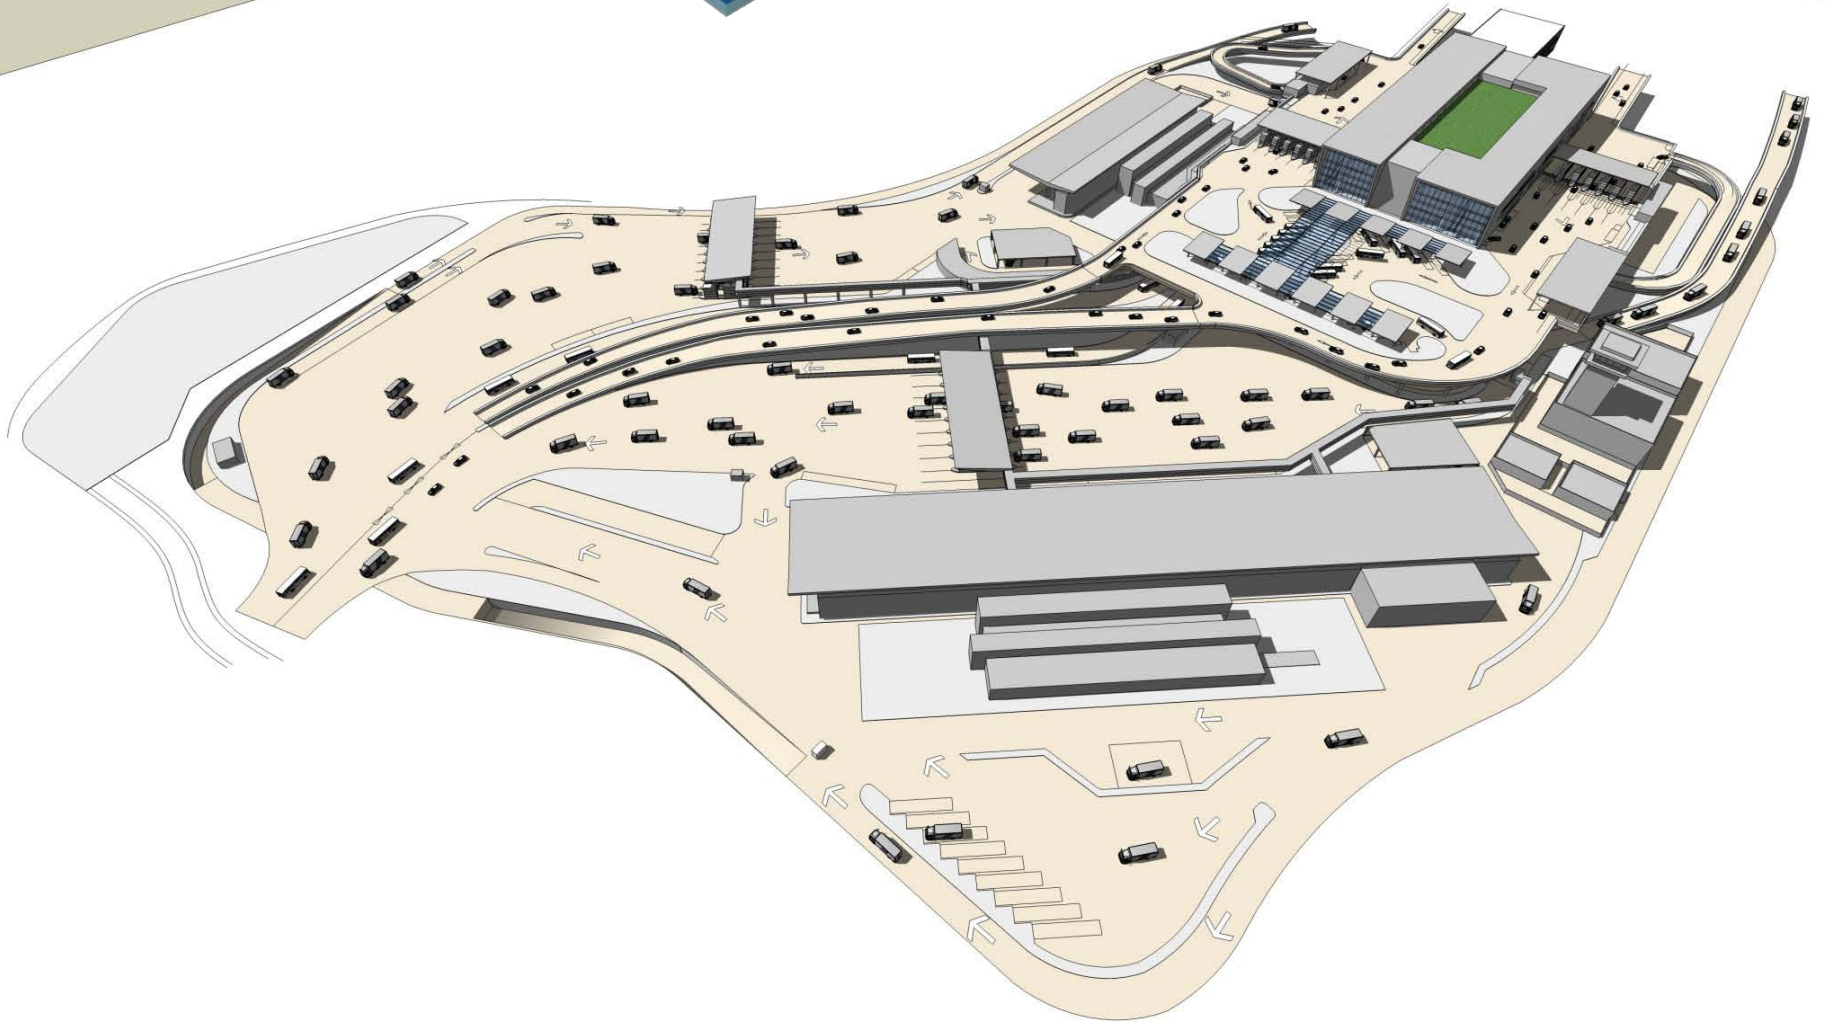

北
North

擬建香園圍口岸的構想圖

Concept Plan of Heung Yuen Wai Boundary Control Point

擬建香園圍口岸客運大樓的構想圖

Concept Plan of Heung Yuen Wai Boundary Control Point
Passenger Terminal Building