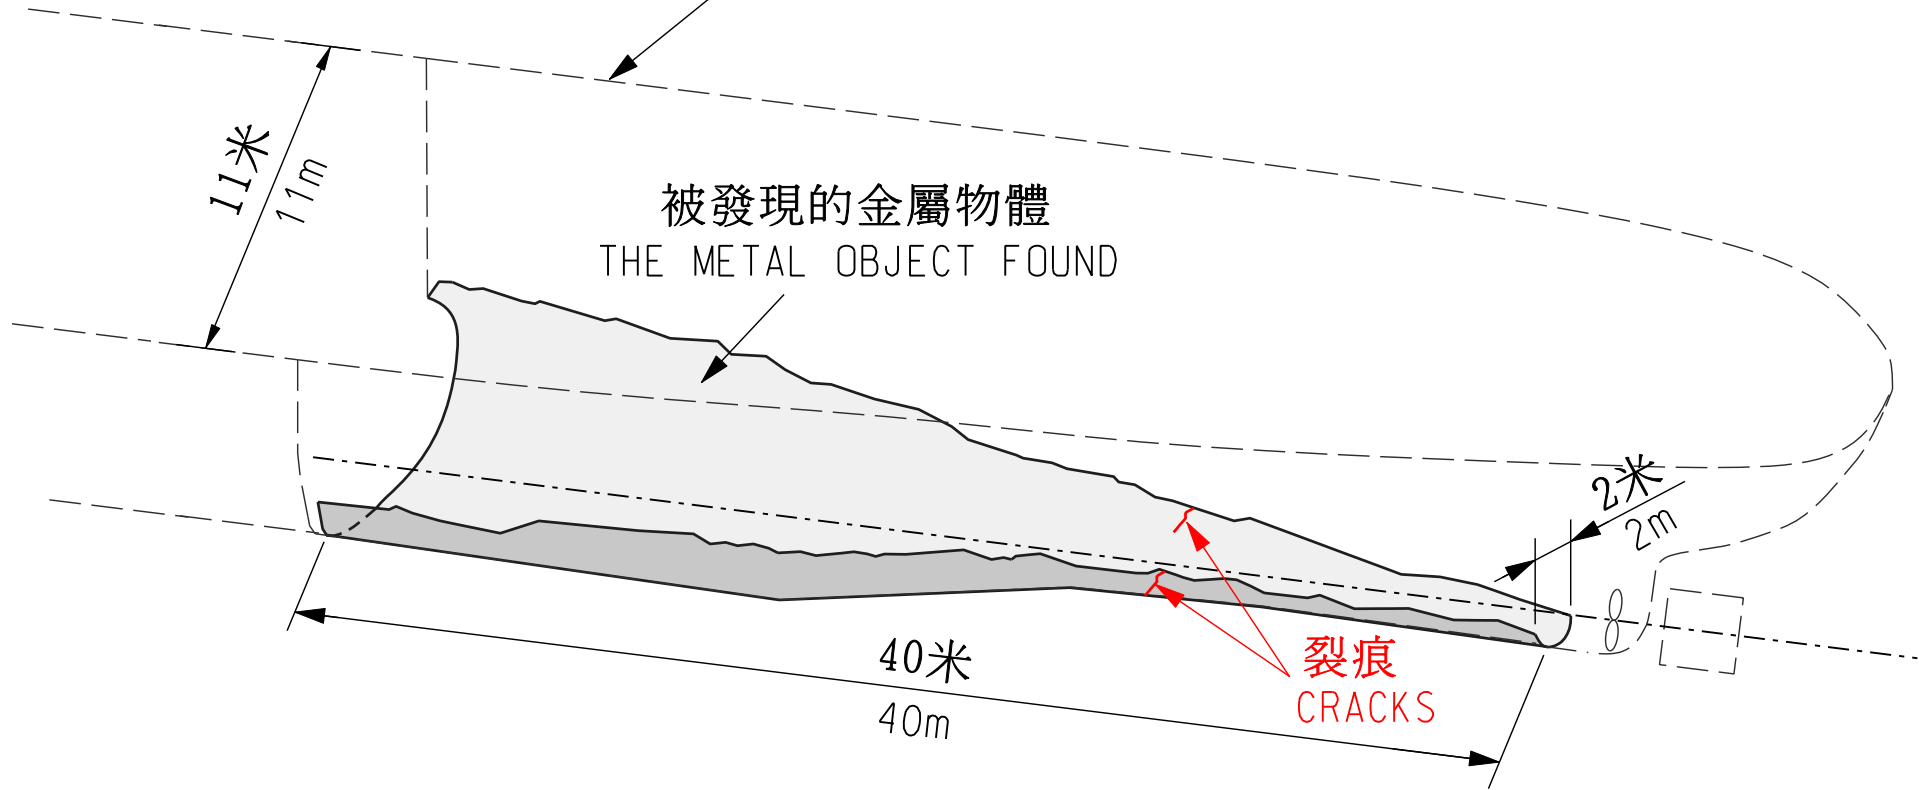

部分船身的可能原貌

POSSIBLE OUTLINE OF PART OF THE SHIP

被發現的金屬物體

THE METAL OBJECT FOUND

立體圖

PERSPECTIVE VIEW

圖則名稱 drawing title

金屬物體形狀
SHAPE OF THE METAL OBJECT

辦事處 office
港島及離島拓展處
HONG KONG ISLAND AND ISLANDS
DEVELOPMENT OFFICE

CEDD 土木工程拓展署
CIVIL ENGINEERING AND
DEVELOPMENT DEPARTMENT

部分船身的可能原貌

POSSIBLE OUTLINE OF PART OF THE SHIP

切面圖
LONGITUDINAL SECTION

圖則名稱 drawing title

金屬物體形狀
SHAPE OF THE METAL OBJECT

辦事處 office
港島及離島拓展處
HONG KONG ISLAND AND ISLANDS
DEVELOPMENT OFFICE

 土木工程拓展署
CIVIL ENGINEERING AND
DEVELOPMENT DEPARTMENT