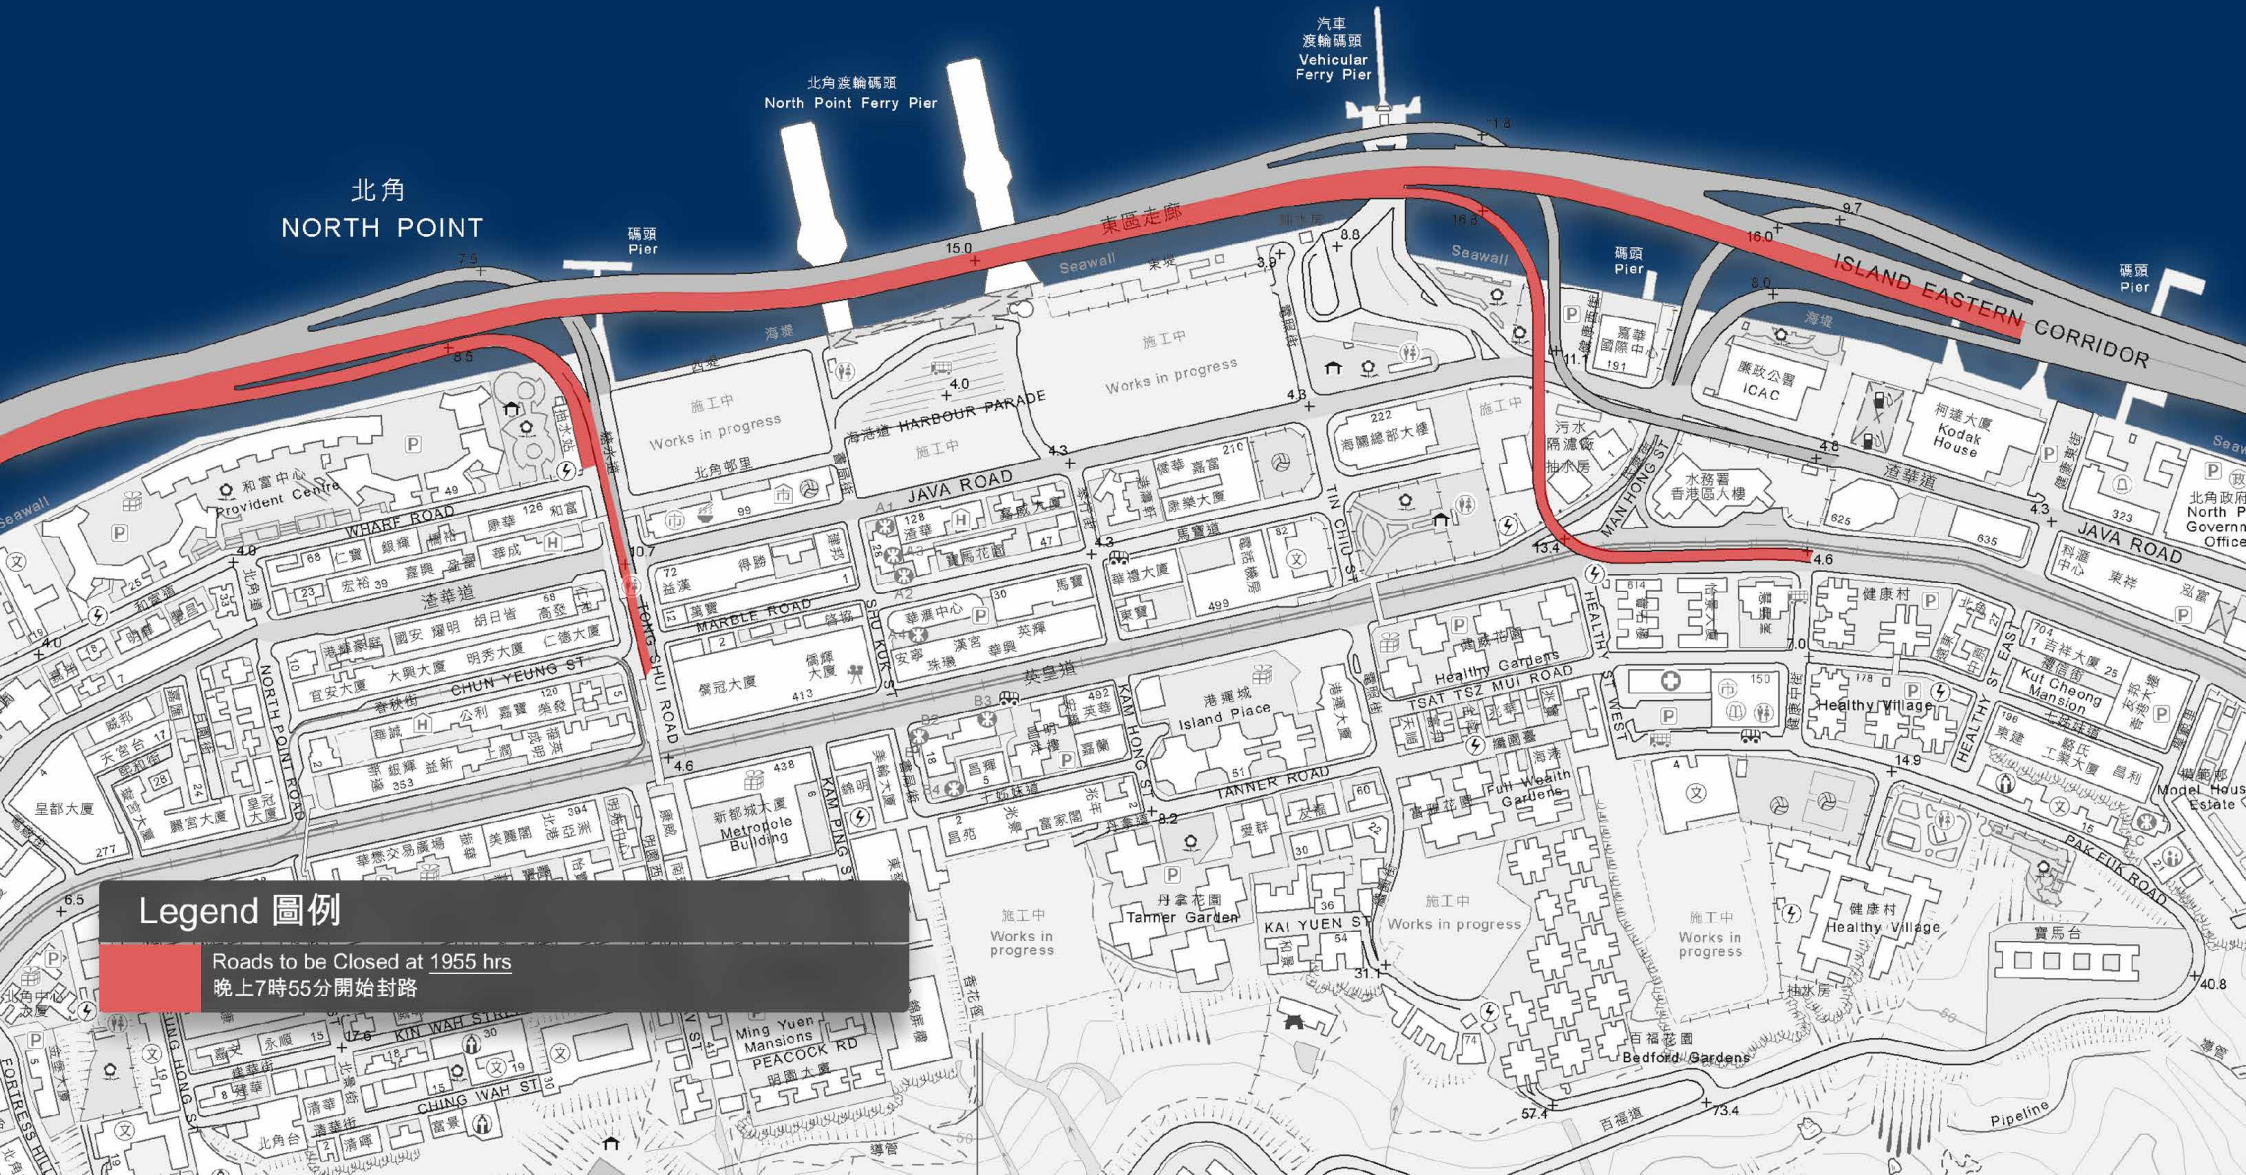

Special traffic arrangements in Island Eastern Corridor For Lunar New Year Fireworks Display on February 9, 2016

2016年2月9日農曆新年煙花匯演東區走廊特別交通安排

Legend 圖例

Roads to be Closed at 1955 hrs
晚上7時55分開始封路