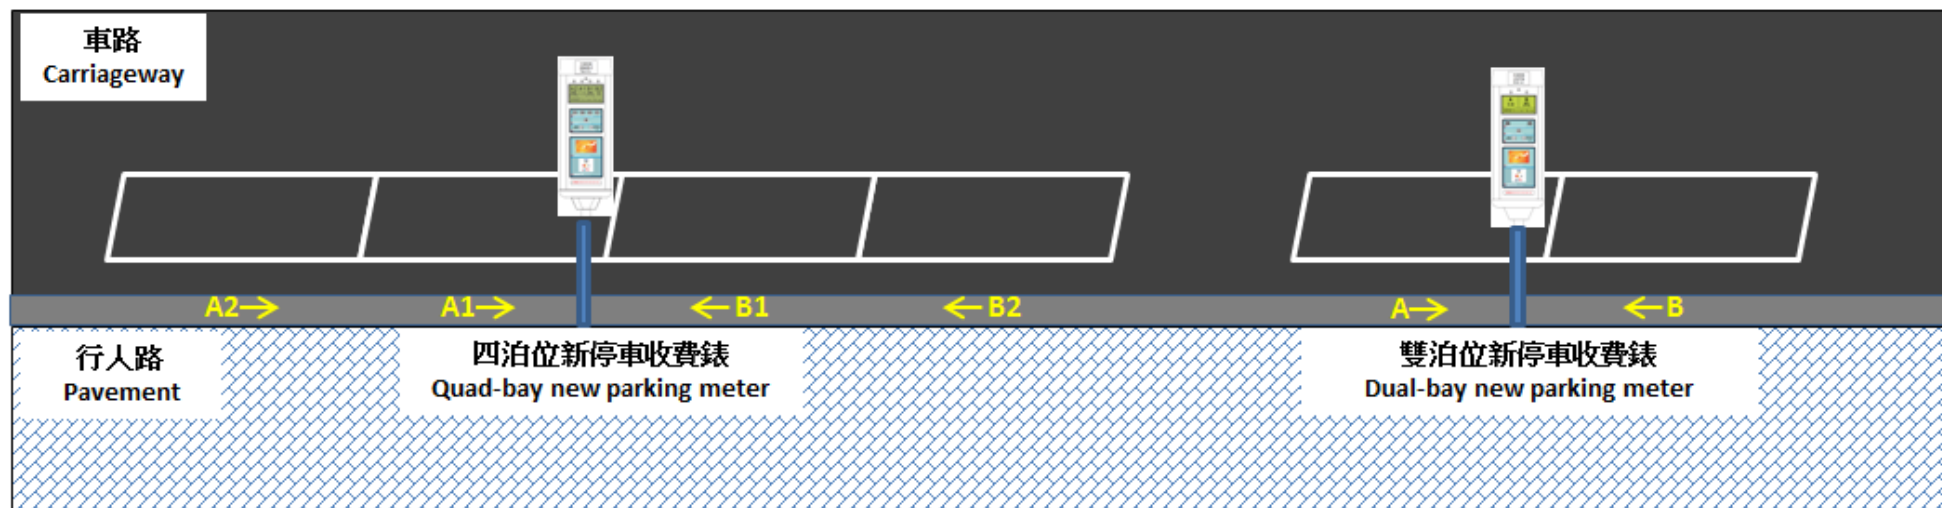

新停車收費錶的提示標記
Advisory Marks of New Parking Meter

- (i) 在收費停車位旁 (Next to metered parking spaces)

(ii) 在新停車收費錶背面 (At the rear side of new parking meter)

四泊位新停車收費錶
Quad-bay new parking meter

雙泊位新停車收費錶
Dual-bay new parking meter