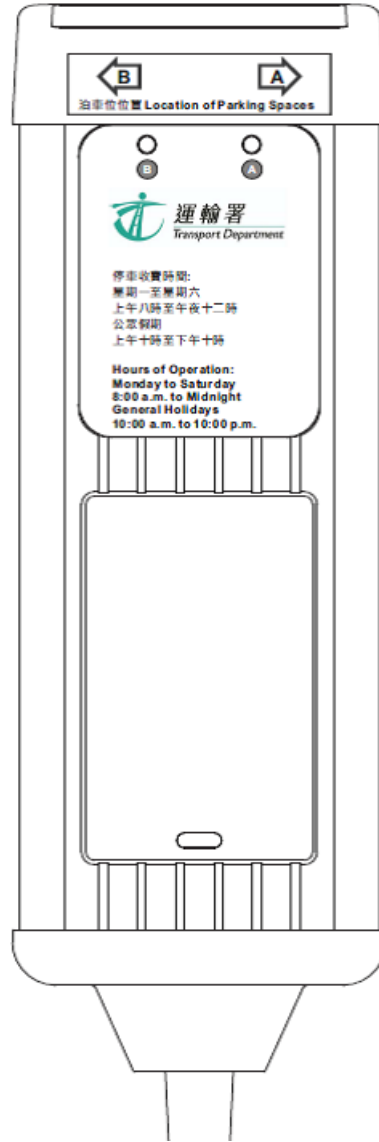

新停車收費錶的提示標記
Advisory Marks of New Parking Meter

- (i) 在收費停車位旁 (Next to metered parking spaces)

(ii) 在新停車收費錶背面 (At the rear side of new parking meter)

四泊位新停車收費錶
Quad-bay new parking meter

雙泊位新停車收費錶
Dual-bay new parking meter