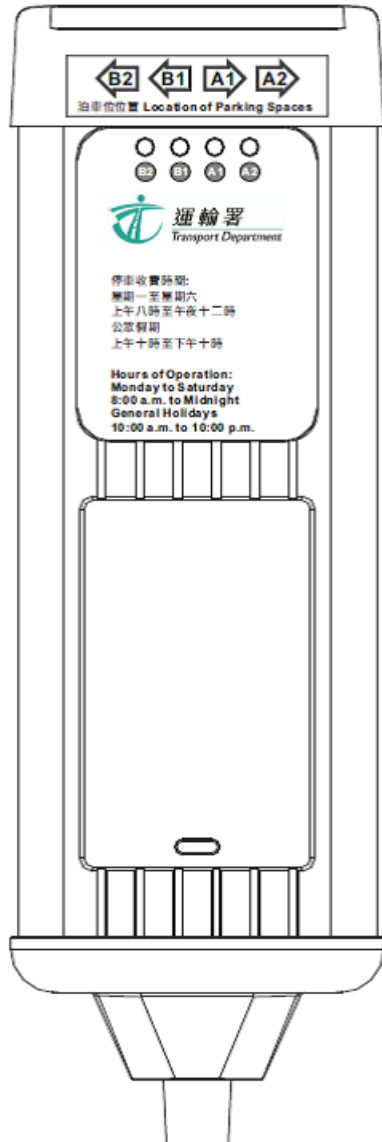

新停車收費錶的提示標記
Advisory Marks of New Parking Meter

- (i) 在收費停車位旁 (Next to metered parking spaces)

(ii) 在新停車收費錶背面 (At the rear side of new parking meter)

四泊位新停車收費錶
Quad-bay new parking meter

雙泊位新停車收費錶
Dual-bay new parking meter