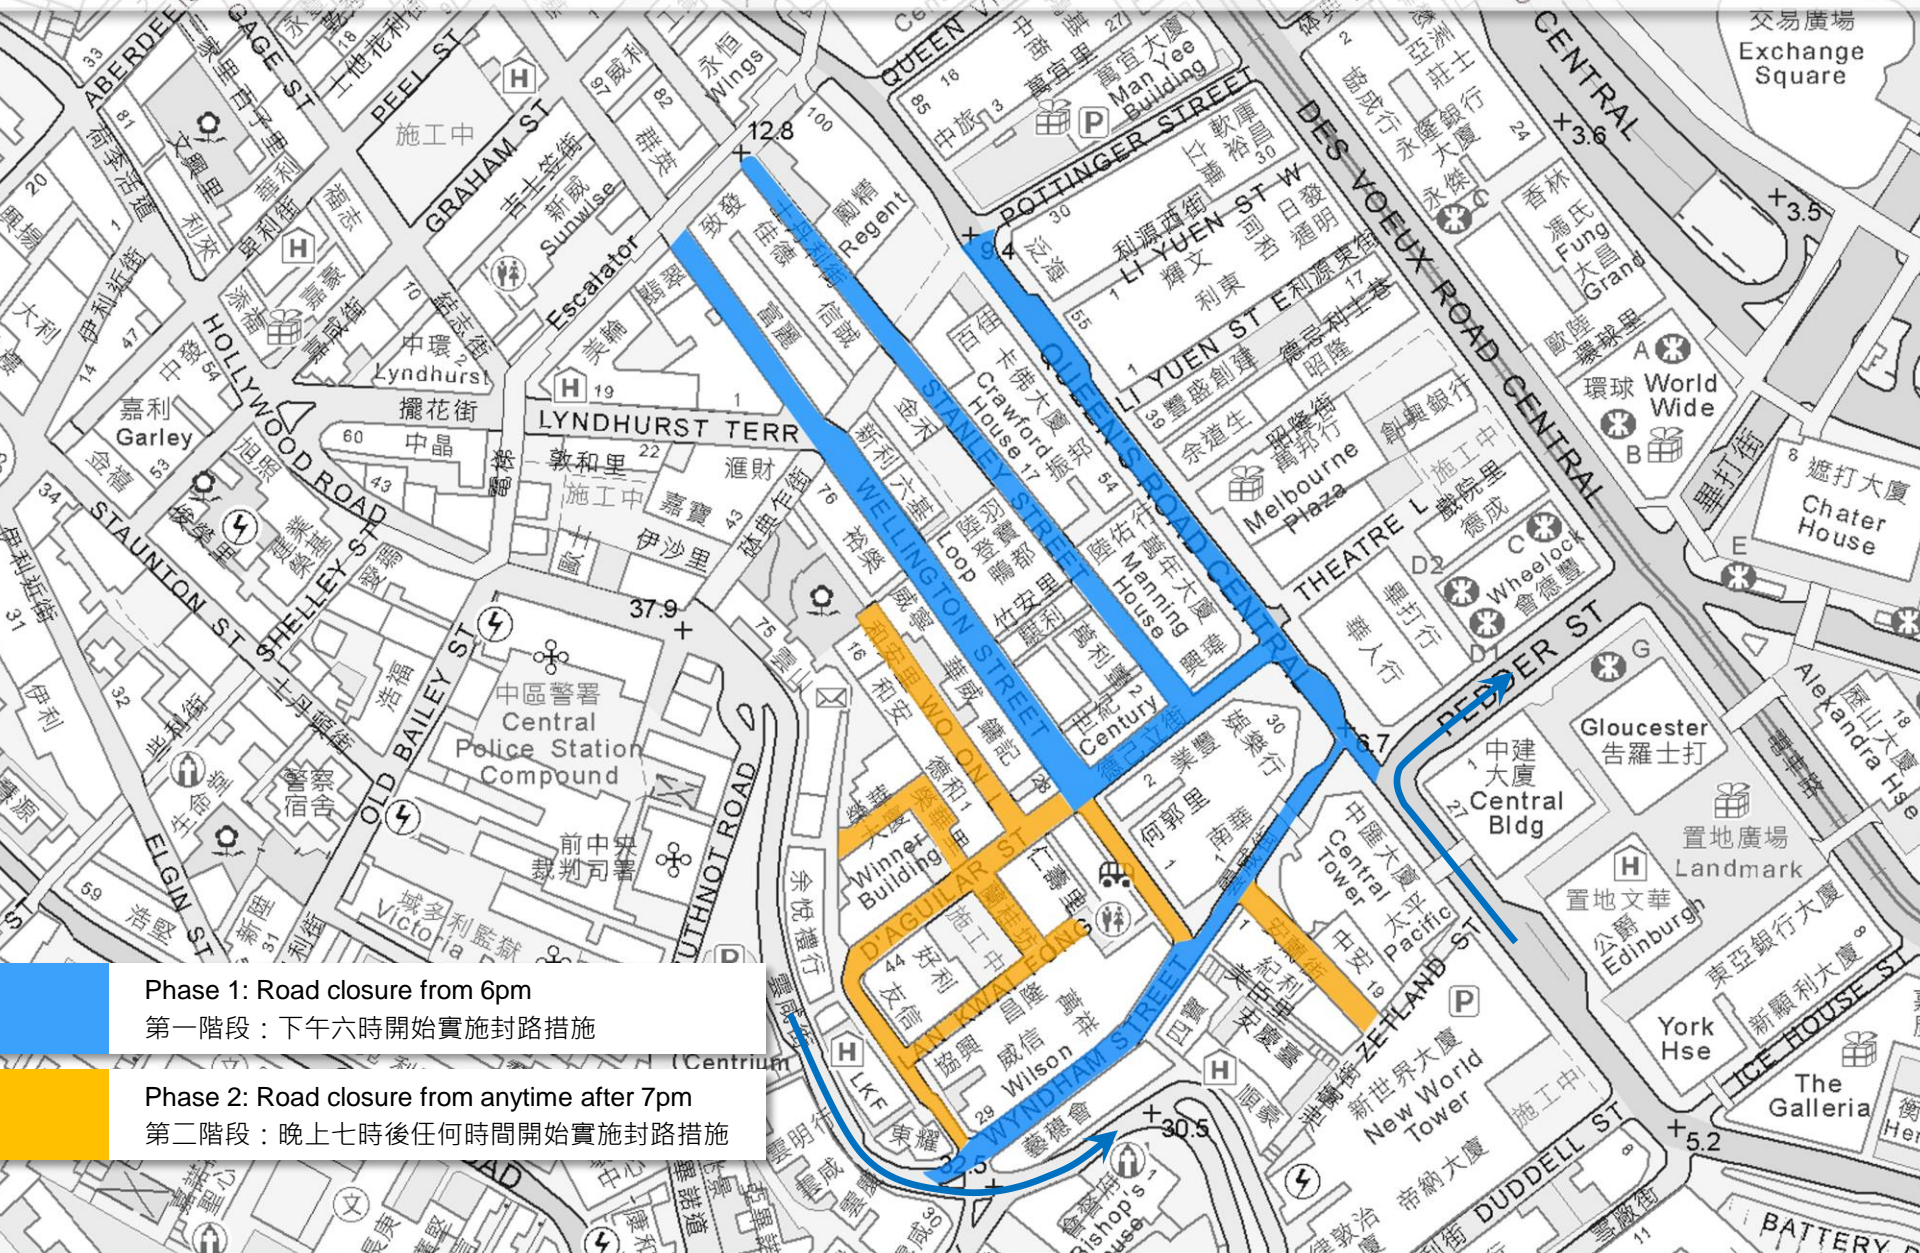

# Special Traffic Arrangements at Lan Kwai Fong for Christmas Eve on December 24

## 十二月二十四日平安夜蘭桂坊特別交通安排

**Phase 1: Road closure from 6pm**  
第一階段：下午六時開始實施封路措施

**Phase 2: Road closure from anytime after 7pm**  
第二階段：晚上七時後任何時間開始實施封路措施