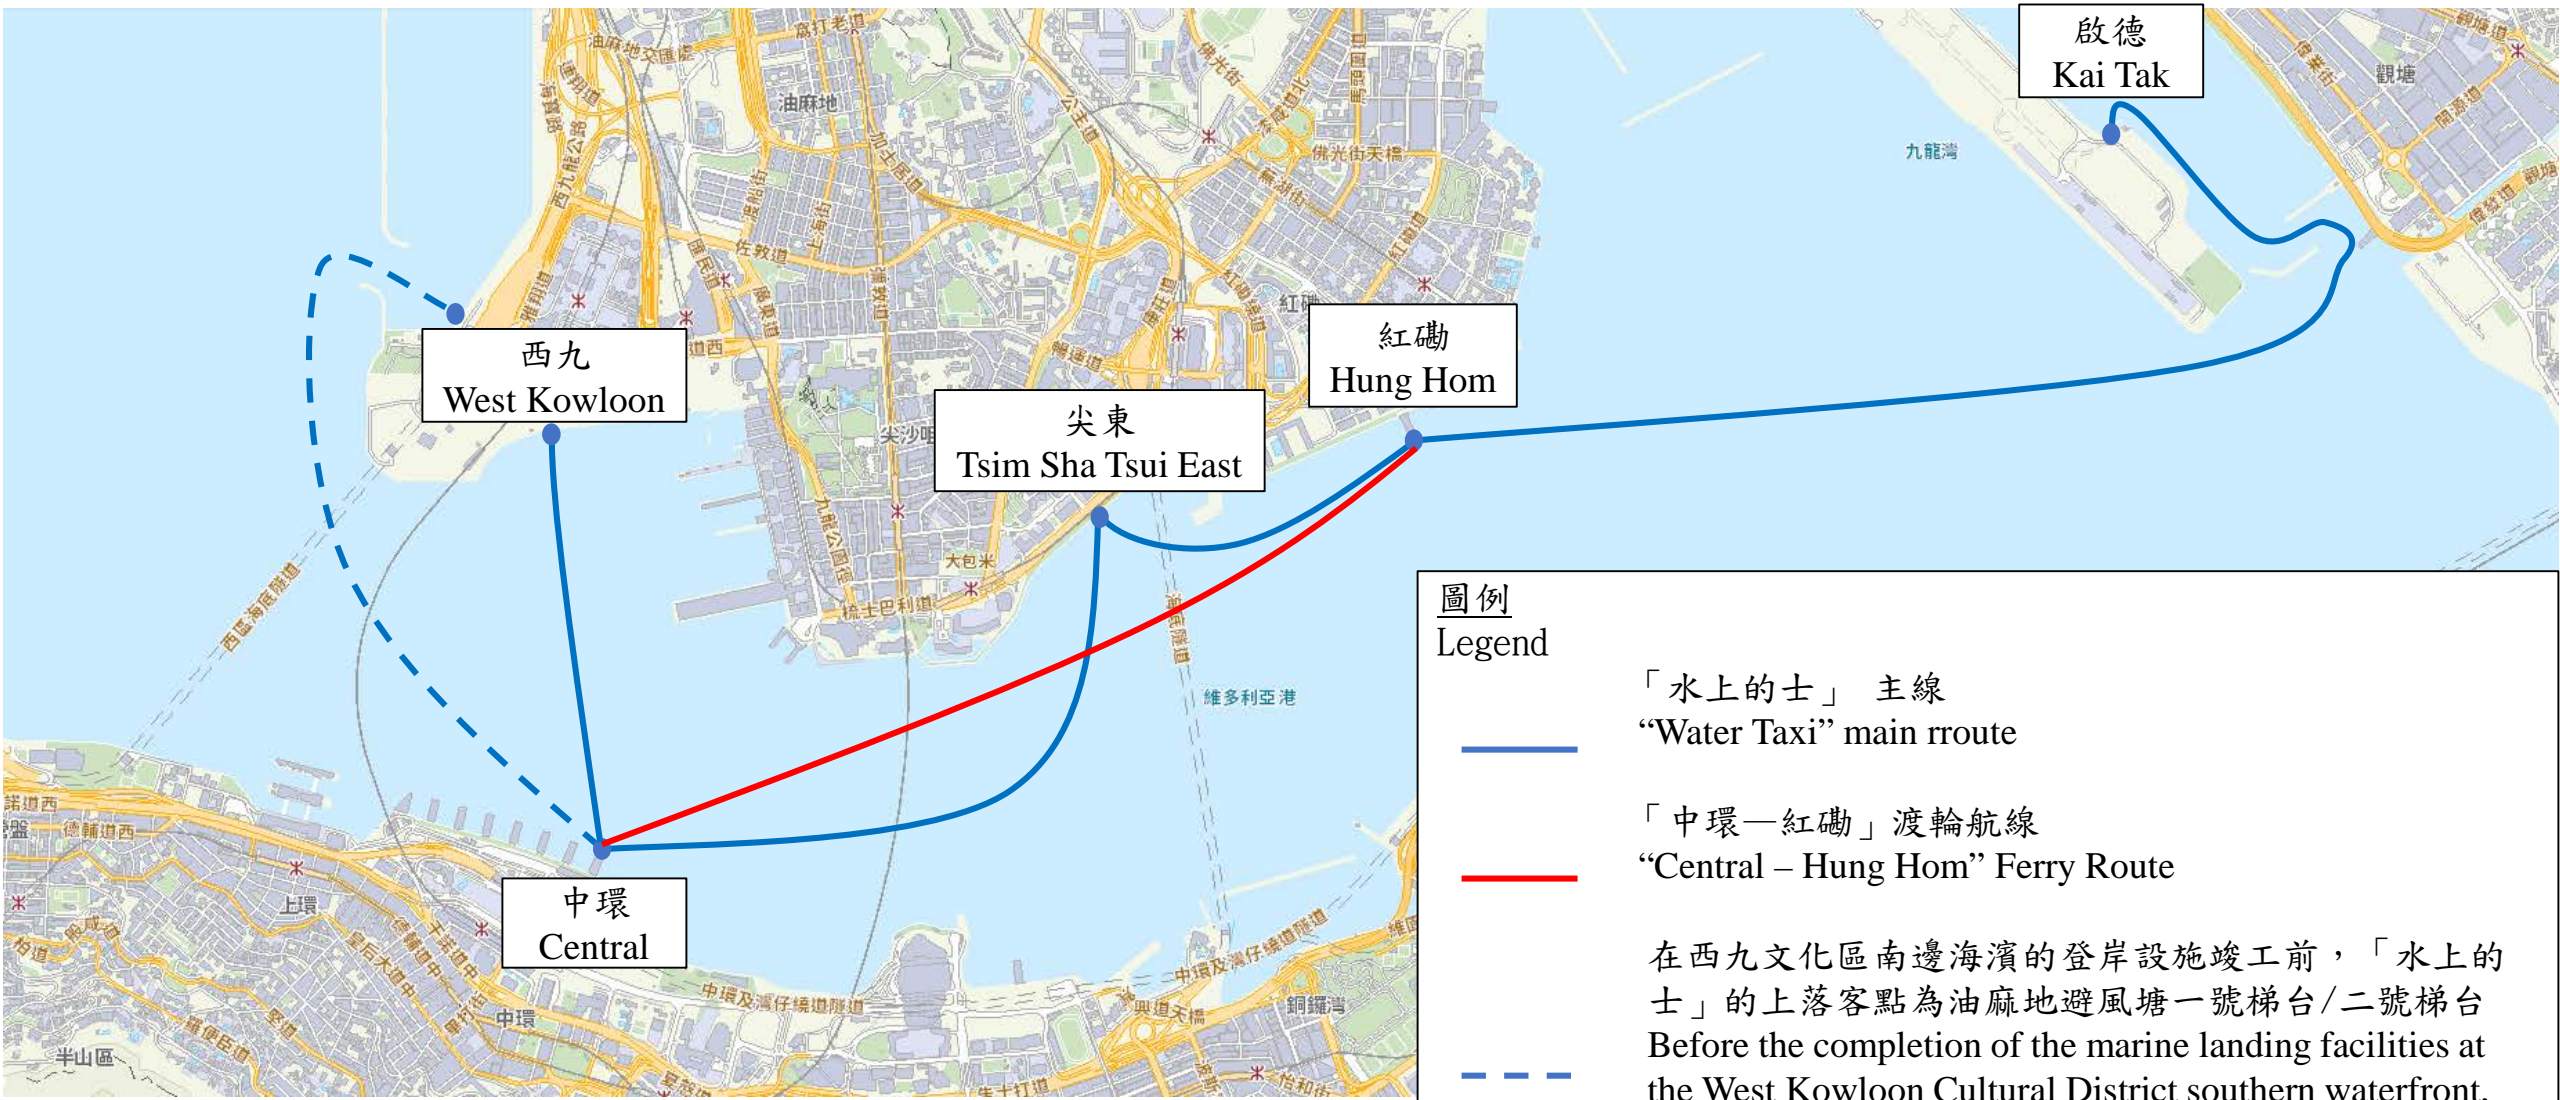

# 「水上的士」及「中環—紅磡」持牌渡輪服務路線圖

## Route Map of “Water Taxi” and “Central – Hung Hom” Licensed Ferry Services

**圖例**  
Legend

- 「水上的士」主線  
“Water Taxi” main route
- 「中環—紅磡」渡輪航線  
“Central – Hung Hom” Ferry Route

在西九文化區南邊海濱的登岸設施竣工前，「水上的士」的上落客點為油麻地避風塘一號梯台/二號梯台  
Before the completion of the marine landing facilities at the West Kowloon Cultural District southern waterfront, the “Water Taxi” will observe Yau Ma Tei Typhoon Shelter Landing No. 1 or Landing No. 2