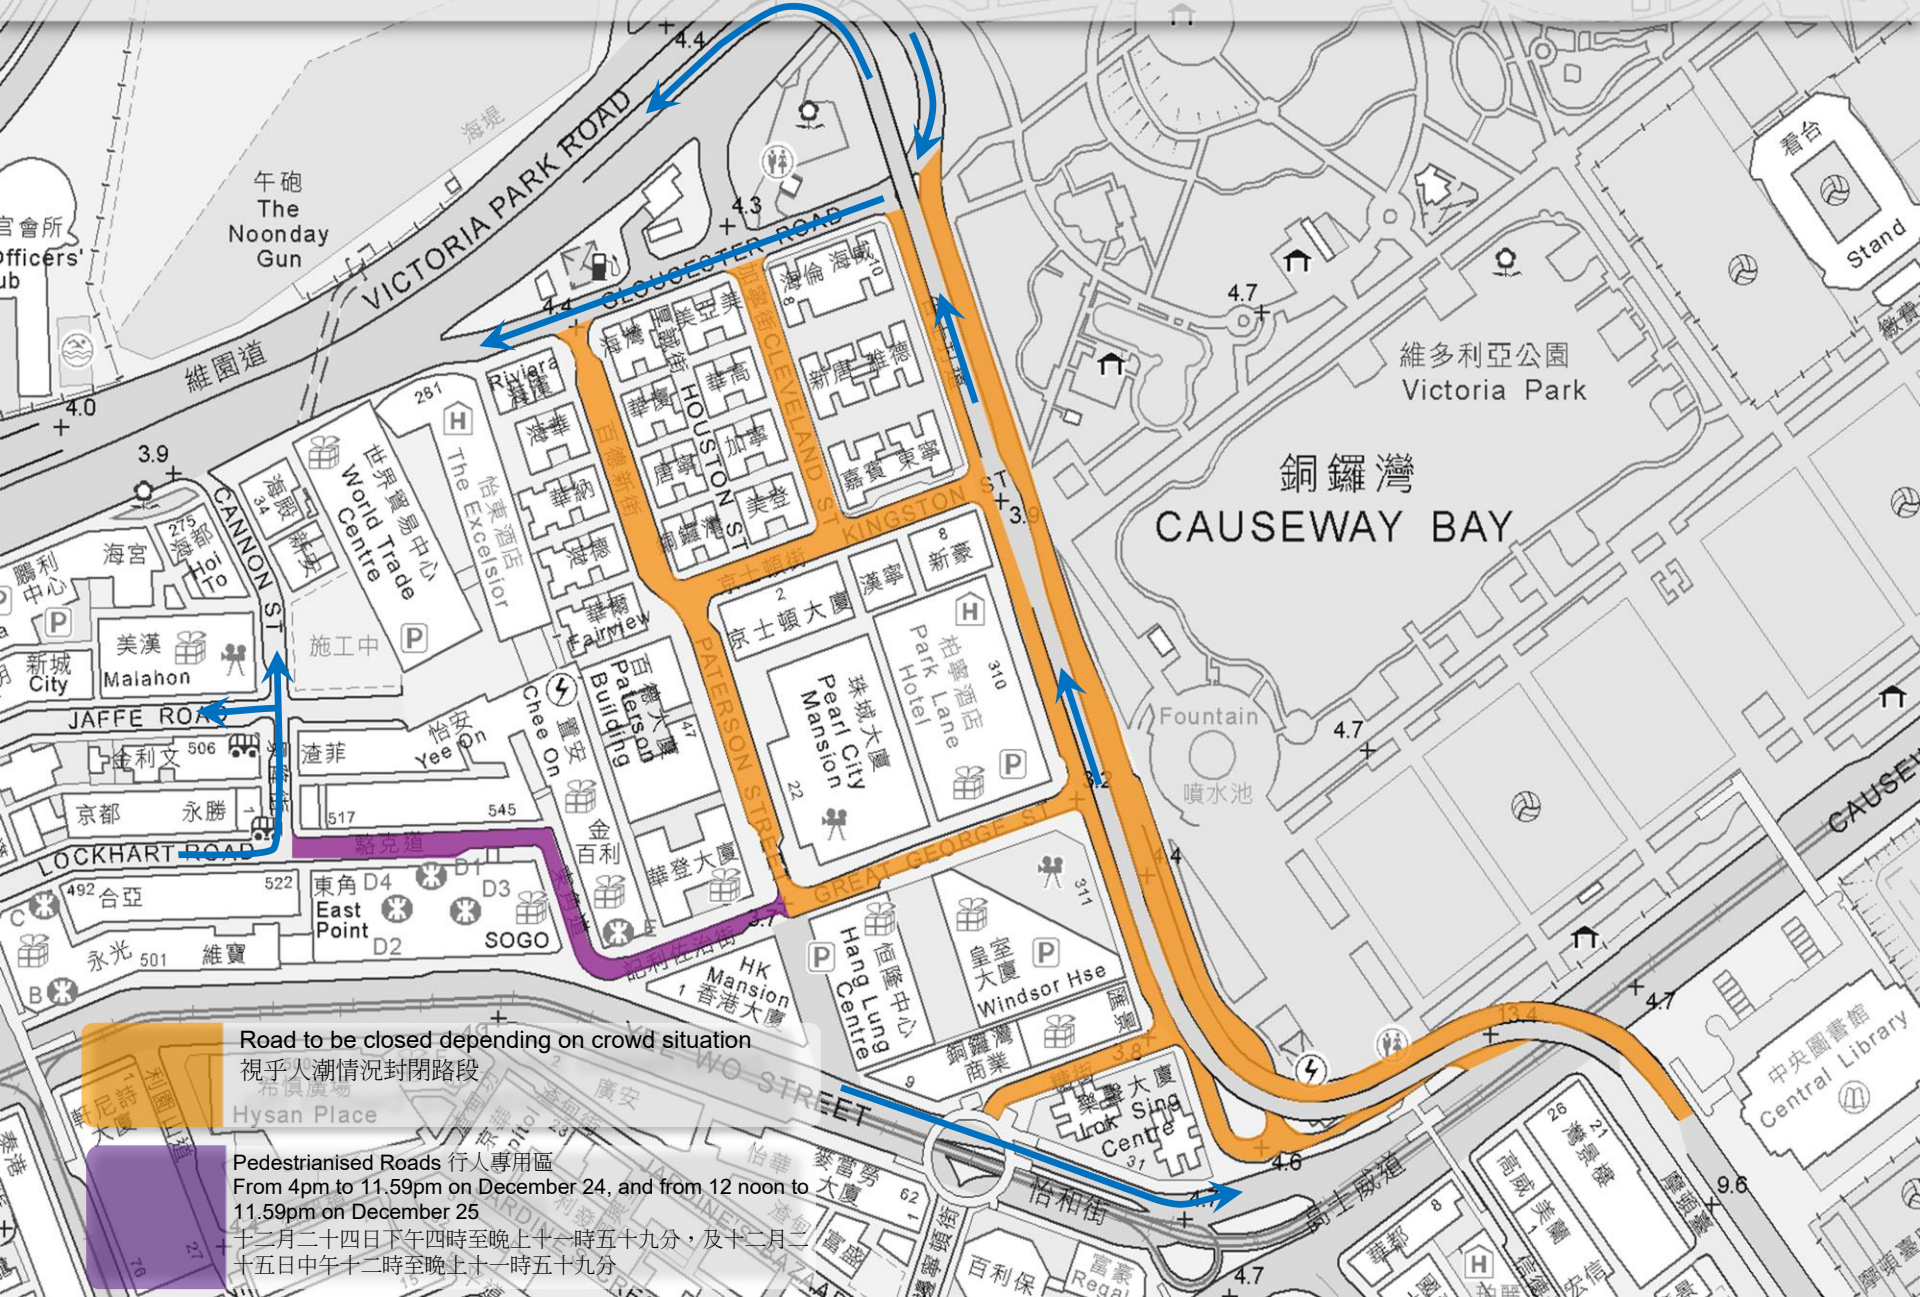

Special Traffic Arrangements in the vicinity of Victoria Park for Christmas

聖誕節維多利亞公園一帶特別交通安排

Road to be closed depending on crowd situation
視乎人潮情況封閉路段

Pedestrianised Roads 行人專用區
From 4pm to 11.59pm on December 24, and from 12 noon to 11.59pm on December 25
十二月二十四日下午四時至晚上十一時五十九分，及十二月二十五日中午十二時至晚上十一時五十九分