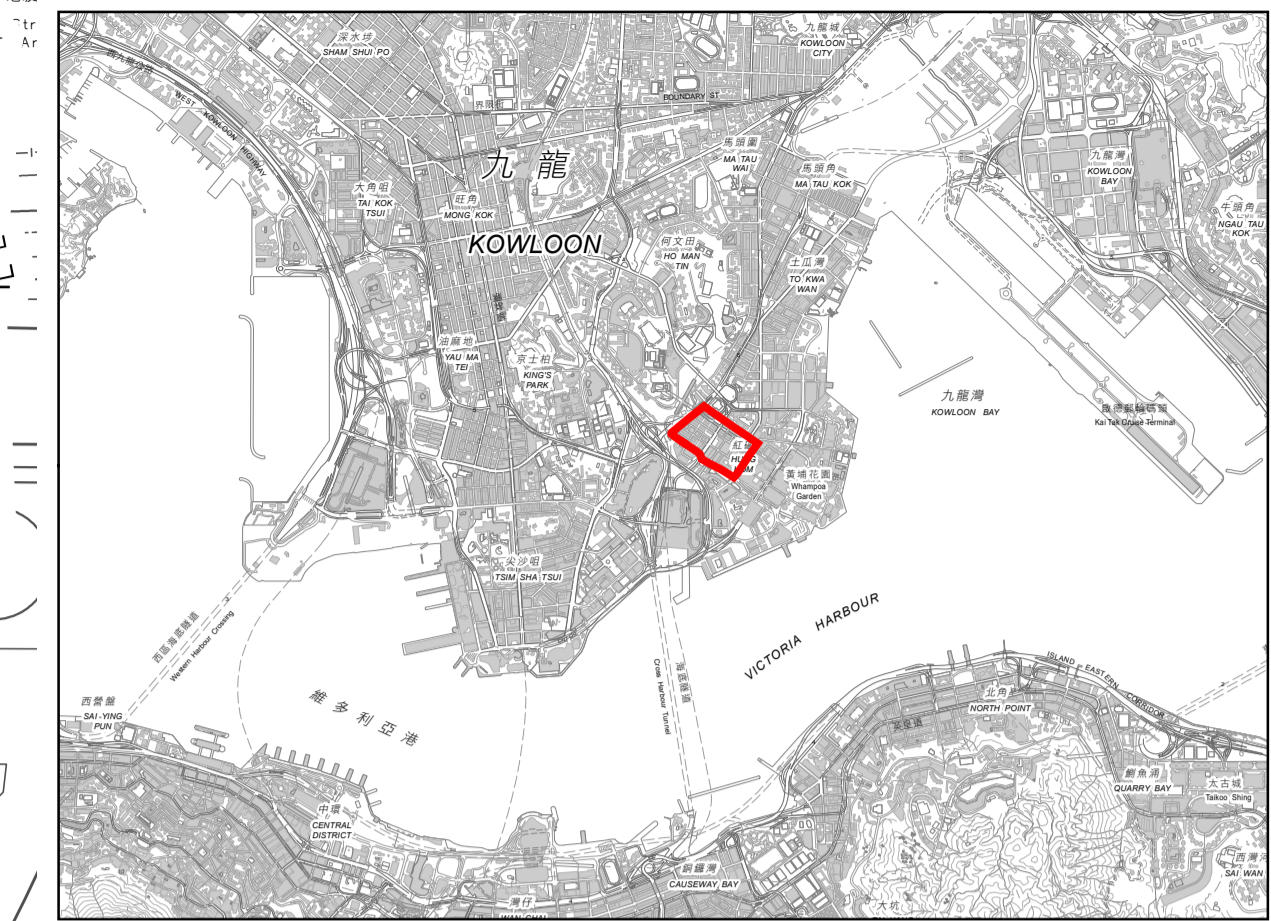

LOCATION PLAN

**圖例 Legend**

 紅磡指定區域  
Boundary of Hung Hom Specified Area

只供識別用  
FOR IDENTIFICATION PURPOSES ONLY

食物及衛生局  
FOOD AND HEALTH BUREAU

香港特別行政區政府 - 版權所有  
© Copyright reserved - Hong Kong SAR Government

紅磡指定區域  
Boundary of Hung Hom Specified Area

File No.	
Survey Sheet No.	11 - NW - 25B & D
Layout Plan No.	
Reference Plan No.	
PLAN No.	LIC-MIS-160