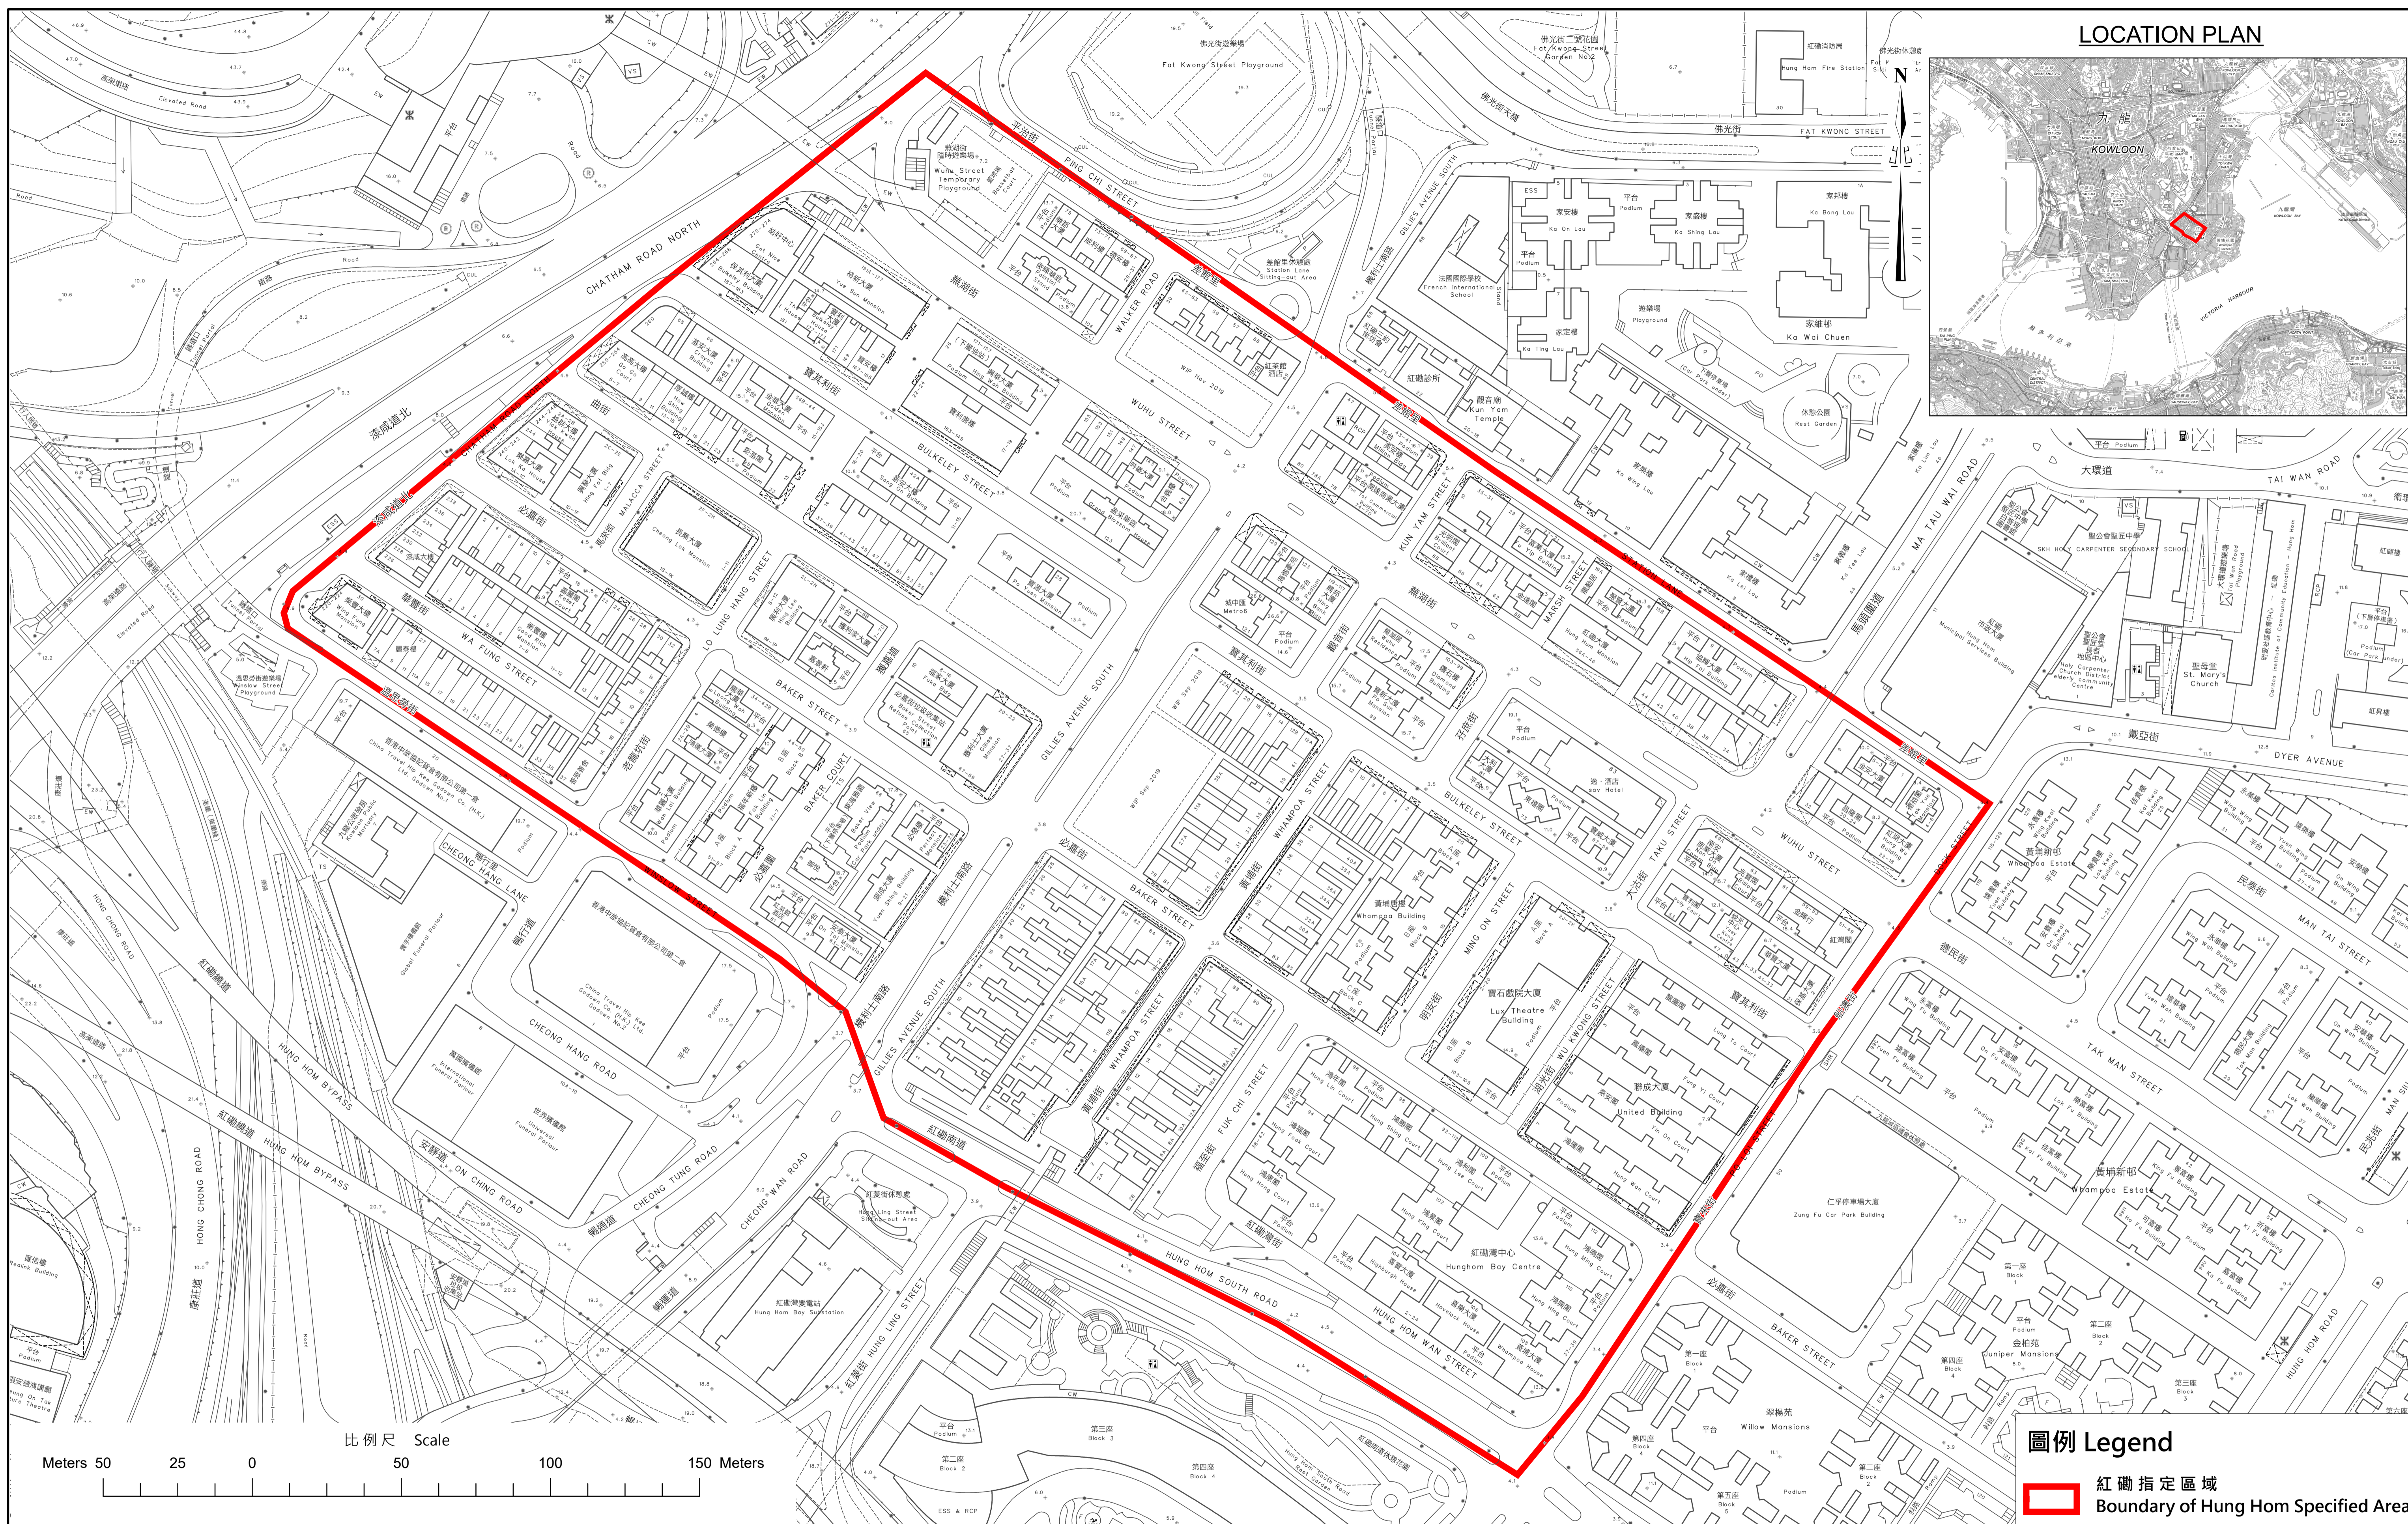

LOCATION PLAN

**圖例 Legend**

 紅磡指定區域  
Boundary of Hung Hom Specified Area

只供識別用  
FOR IDENTIFICATION PURPOSES ONLY

食物及衛生局  
FOOD AND HEALTH BUREAU

香港特別行政區政府 - 版權所有  
© Copyright reserved - Hong Kong SAR Government

紅磡指定區域  
Boundary of Hung Hom Specified Area

File No.	
Survey Sheet No.	11 - NW - 25B & D
Layout Plan No.	
Reference Plan No.	
PLAN No.	LIC-MIS-160